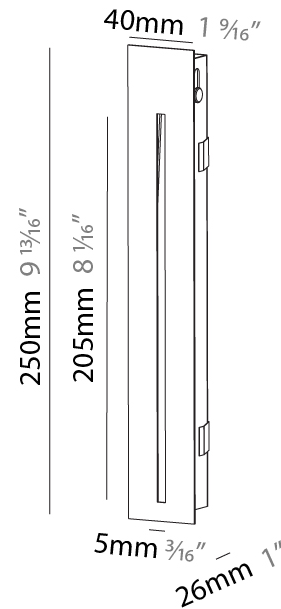

GENERAL

Series: Delight
Subseries: Delight String
Partner: Prolicht
Division: Architectural
Installation: Recessed
Product Type: Step Light
Mounting Location: Wall
Light Distribution: Asymmetric

PHYSICAL

Shape: Rectangle
Width (mm): 40
Width (in): 1 9/16
Height (mm): 250
Depth (mm): 26
Height (in): 9 13/16
Depth (in): 1
Ceiling Thickness (mm): 10 / 12 / 15
Ceiling Thickness (in): 3/8 or 1/2 or 9/16
Min. Recessing Depth (mm): 30
Min. Recessing Depth (in): 1 3/16
Weight (kg): .83
Weight (lbs): 1.8
Fixture Finish: SSR / BKV / CWI / CRY / HAB / UFT / ITA / RUA / FTG / MYG / LOD / PUS / FRO / FUP / KIA / POP / BLS / SPG / MEY / GOH / CHC / COM / ABZ / JAG / OBR / MOS / ROR
Fixture Material: Aluminum
Cut-out Measurements: 240mm / 9 7/16" x 34mm / 1 5/16"

ELECTRICAL

Lamp Type: LED (Zhaga Standard)
Input Wattage (W): 2.2
Total Output Wattage (W): 2
Dimming: Non-Dimming / Phase Dimming (120Vac only) / 0-10V Dimming
Driver Included: No
Driver Location: Remote
Driver Type: Constant Current - 120 / 277Vac
Driver Class: Class 2
Input Voltage (V): 120 - 277
Constant Current (MA): 700

LED

Number of LEDs: 1
Color Temperature (°K): 2700 / 3000 / 3500 / 4000
Max. Delivered Lumen (lm): 30
CRI: >90 CRI
Lamp Life (hrs): 50000

OPTICAL

RATINGS AND CERTIFICATIONS

Certified By: Certified for North American Standards
IP rating: IP20