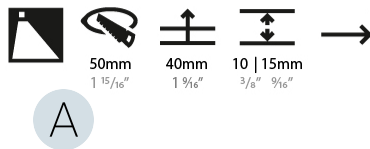

GENERAL

Series: Delight
Subseries: Delight Lollipop Round
Partner: Prolicht
Division: Architectural
Installation: Recessed
Product Type: Step Light
Mounting Location: Wall
Light Distribution: Asymmetric

PHYSICAL

Shape: Round
Diameter (mm): 55
Diameter (in): 2 ³/₁₆
Depth (mm): 35
Depth (in): 1 ³/₈
Ceiling Thickness (mm): 10 / 15
Min. Recessing Depth (mm): 40
Min. Recessing Depth (in): 1 ⁹/₁₆
Weight (kg): 0.11
Weight (lbs): 0.25
Fixture Finish: SSR / BKV / CWI / CRY / HAB / UFT / ITA / RUA / FTG / MYG / LOD / PUS / FRO / FUP / KIA / POP / BLS / SPG / MEY / GOH / CHC / COM / ABZ / JAG / OBR / MOS / ROR
Fixture Material: Aluminum
Cut-out Measurements: Ø50mm / 1 15/16"

ELECTRICAL

Lamp Type: LED (Zhaga Standard)
Input Wattage (W): 2.2
Total Output Wattage (W): 2
Dimming: 0-10V Dimming / Phase Dimming (120Vac Only)
Driver Included: No
Driver Location: Remote
Driver Type: Constant Current - 120 / 277Vac
Input Voltage (V): 120 - 277
Constant Current (MA): 700

LED

Number of LEDs: 1
Color Temperature (°K): 2700 / 3000 / 4000
Max. Delivered Lumen (lm): 80 / 80 / 90
CRI: >90 CRI
Lamp Life (hrs): 50000

OPTICAL

RATINGS AND CERTIFICATIONS

Certified By: Certified for North American Standards
IP rating: IP20

PROJECT
TYPE
SPECIFIER
QUANTITY
DATE