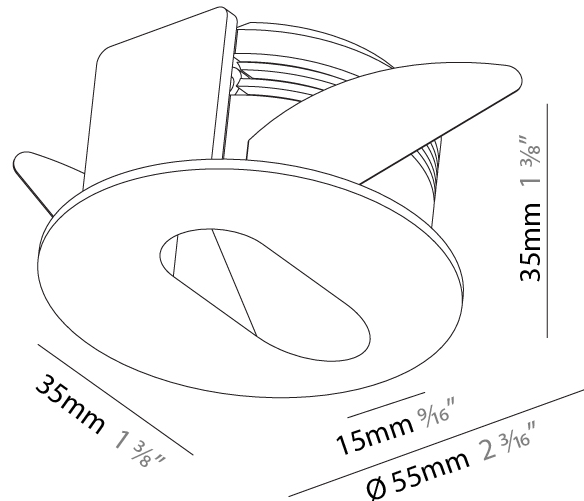

1. To build a product code in our configurator select the specify button on the base model # product page
2. To build a manual product code on this datasheet choose from the options listed below in blue font and add the suffix to the base model #

GENERAL

Series: Delight
Subseries: Delight Lollipop Round Wide
Partner: Prolicht
Division: Architectural
Installation: Recessed
Product Type: Step Light
Mounting Location: Wall
Light Distribution: Asymmetric

PHYSICAL

Shape: Round
Diameter (mm): 55
Diameter (in): 2 ³/₁₆
Depth (mm): 35
Depth (in): 1 ³/₈
Min. Recessing Depth (mm): 40
Min. Recessing Depth (in): 1 ⁹/₁₆
Weight (kg): 0.11
Weight (lbs): 0.25
Fixture Finish: [SSR / BKV / CWI / CRY / HAB / UFT / ITA / RUA / FTG / MYG / LOD / PUS / FRO / FUP / KIA / POP / BLS / SPG / MEY / GOH / CHC / COM / ABZ / JAG / OBR / MOS / ROR](#)
Fixture Material: Aluminum

ELECTRICAL

Lamp Type: LED (Zhaga Standard)
Input Wattage (W): 2.2
Total Output Wattage (W): 2
Dimming: 0-10V Dimming / Phase Dimming (120Vac Only)
Driver Included: No
Driver Location: Remote
Driver Type: Constant Current - 120 / 277Vac
Input Voltage (V): 120 - 277
Constant Current (MA): 700

LED

Number of LEDs: 1
Color Temperature (°K): [2700 / 3000 / 4000](#)
Max. Delivered Lumen (lm): 150 / 160 / 170
CRI: >90 CRI
Lamp Life (hrs): 50000

OPTICAL

RATINGS AND CERTIFICATIONS

Certified By: Certified for North American Standards
IP rating: IP20