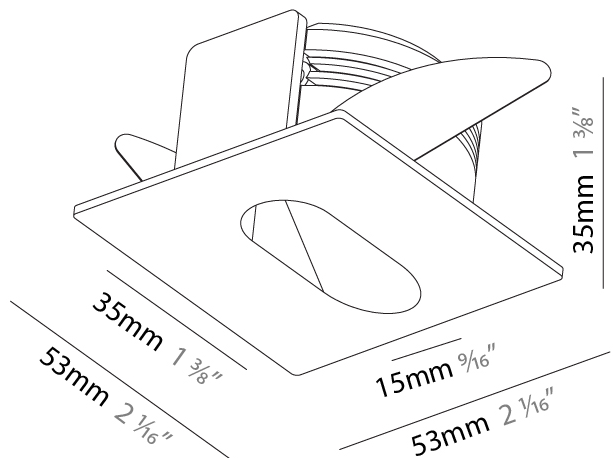

1. To build a product code in our configurator select the specify button on the base model # product page
2. To build a manual product code on this datasheet choose from the options listed below in blue font and add the suffix to the base model #

GENERAL

Series: Delight
Subseries: Delight Lollipop Square Wide
Partner: Prolicht
Division: Architectural
Installation: Recessed
Product Type: Step Light
Mounting Location: Wall
Light Distribution: Asymmetric

PHYSICAL

Shape: Square
Length (mm): 53
Length (in): 2 1/4
Height (mm): 53
Depth (mm): 35
Height (in): 2 1/4
Depth (in): 1 3/8
Min. Recessing Depth (mm): 40
Min. Recessing Depth (in): 1 9/16
Weight (kg): 0.11
Weight (lbs): 0.25
Fixture Finish: SSR / BKV / CWI / CRY / HAB / UFT / ITA / RUA / FTG / MYG / LOD / PUS / FRO / FUP / KIA / POP / BLS / SPG / MEY / GOH / CHC / COM / ABZ / JAG / OBR / MOS / ROR
Fixture Material: Aluminum

ELECTRICAL

Lamp Type: LED (Zhaga Standard)
Input Wattage (W): 2.2
Total Output Wattage (W): 2
Dimming: 0-10V Dimming / Phase Dimming (120Vac Only)
Driver Included: No
Driver Location: Remote
Driver Type: Constant Current - 120 / 277Vac
Input Voltage (V): 120 - 277
Constant Current (MA): 700

LED

Number of LEDs: 1
Color Temperature (°K): 2700 / 3000 / 4000
Max. Delivered Lumen (lm): 150 / 160 / 170
CRI: >90 CRI
Lamp Life (hrs): 50000

OPTICAL

RATINGS AND CERTIFICATIONS

Certified By: Certified for North American Standards
IP rating: IP20