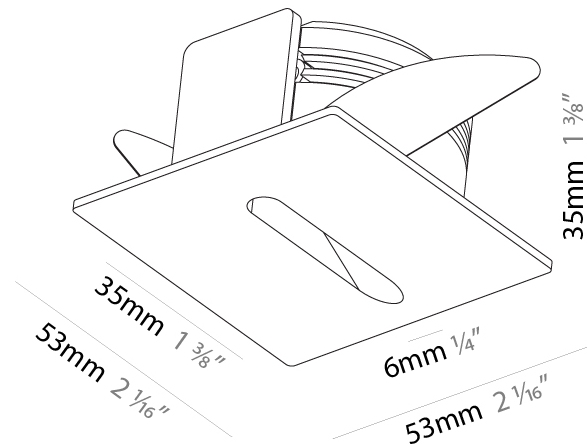

1. To build a product code in our configurator select the specify button on the base model # product page
2. To build a manual product code on this datasheet choose from the options listed below in blue font and add the suffix to the base model #

GENERAL

Series: Delight
Subseries: Delight Lollipop Square
Partner: Prolicht
Division: Architectural
Installation: Recessed
Product Type: Step Light
Mounting Location: Wall
Light Distribution: Asymmetric

PHYSICAL

Shape: Square
Length (mm): 53
Length (in): 2 1/16
Height (mm): 53
Depth (mm): 35
Height (in): 2 1/16
Depth (in): 1 3/8
Min. Recessing Depth (mm): 40
Min. Recessing Depth (in): 1 9/16
Weight (kg): 0.11
Weight (lbs): 0.25
Fixture Finish: SSR / BKV / CWI / CRY / HAB / UFT / ITA / RUA / FTG / MYG / LOD / PUS / FRO / FUP / KIA / POP / BLS / SPG / MEY / GOH / CHC / COM / ABZ / JAG / OBR / MOS / ROR
Fixture Material: Aluminum

ELECTRICAL

Lamp Type: LED (Zhaga Standard)
Input Wattage (W): 2.2
Total Output Wattage (W): 2
Dimming: 0-10V Dimming / Phase Dimming (120Vac Only)
Driver Included: No
Driver Location: Remote
Driver Type: Constant Current - 120 / 277Vac
Input Voltage (V): 120 - 277
Constant Current (MA): 700

LED

Number of LEDs: 1
Color Temperature (°K): 2700 / 3000 / 4000
Max. Delivered Lumen (lm): 80 / 80 / 90
Nominal Lumen (lm): 144
CRI: >90 CRI
Lamp Life (hrs): 50000

OPTICAL

RATINGS AND CERTIFICATIONS

Certified By: Certified for North American Standards
IP rating: IP20