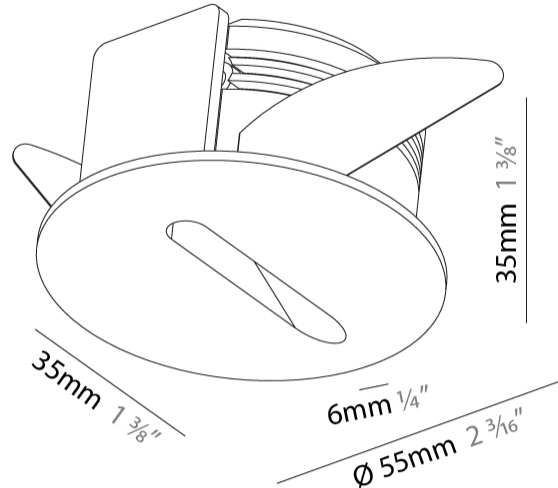

GENERAL

Series: Delight
Subseries: Delight Lollipop Round
Partner: Prolicht
Division: Architectural
Installation: Recessed
Product Type: Step Light
Mounting Location: Wall
Light Distribution: Asymmetric

PHYSICAL

Shape: Round
Diameter (mm): 55
Diameter (in): 2 ³/₁₆
Depth (mm): 35
Depth (in): 1 ³/₈
Ceiling Thickness (mm): 10 / 15
Min. Recessing Depth (mm): 40
Min. Recessing Depth (in): 1 ⁹/₁₆
Weight (kg): 0.11
Weight (lbs): 0.25
Fixture Finish: SSR / BKV / CWI / CRY / HAB / UFT / ITA / RUA / FTG / MYG / LOD / PUS / FRO / FUP / KIA / POP / BLS / SPG / MEY / GOH / CHC / COM / ABZ / JAG / OBR / MOS / ROR
Fixture Material: Aluminum
Cut-out Measurements: Ø50mm / 1 15/16"

ELECTRICAL

Lamp Type: LED (Zhaga Standard)
Input Wattage (W): 2.2
Total Output Wattage (W): 2
Dimming: 0-10V Dimming / Phase Dimming (120Vac Only)
Driver Included: No
Driver Location: Remote
Driver Type: Constant Current - 120 / 277Vac
Input Voltage (V): 120 - 277
Constant Current (MA): 700

LED

Number of LEDs: 1
Color Temperature (°K): 2700 / 3000 / 4000
Max. Delivered Lumen (lm): 80 / 80 / 90
CRI: >90 CRI
Lamp Life (hrs): 50000

OPTICAL

RATINGS AND CERTIFICATIONS

Certified By: Certified for North American Standards
IP rating: IP20

PROJECT
TYPE
SPECIFIER
QUANTITY
DATE