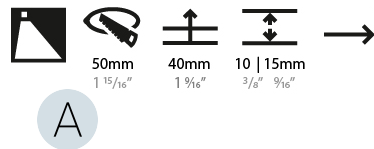

1. To build a product code in our configurator select the specify button on the base model # product page
2. To build a manual product code on this datasheet choose from the options listed below in blue font and add the suffix to the base model #

GENERAL

Series: Delight
Subseries: Delight Lollipop Round Wide
Partner: Prolicht
Division: Architectural
Installation: Recessed
Product Type: Step Light
Mounting Location: Wall
Light Distribution: Asymmetric

PHYSICAL

Shape: Round
Diameter (mm): 55
Diameter (in): 2 ³/₁₆
Depth (mm): 35
Depth (in): 1 ³/₈
Min. Recessing Depth (mm): 40
Min. Recessing Depth (in): 1 ⁹/₁₆
Weight (kg): 0.11
Weight (lbs): 0.25
Fixture Finish: [SSR / BKV / CWI / CRY / HAB / UFT / ITA / RUA / FTG / MYG / LOD / PUS / FRO / FUP / KIA / POP / BLS / SPG / MEY / GOH / CHC / COM / ABZ / JAG / OBR / MOS / ROR](#)
Fixture Material: Aluminum

ELECTRICAL

Lamp Type: LED (Zhaga Standard)
Input Wattage (W): 2.2
Total Output Wattage (W): 2
Dimming: 0-10V Dimming / Phase Dimming (120Vac Only)
Driver Included: No
Driver Location: Remote
Driver Type: Constant Current - 120 / 277Vac
Input Voltage (V): 120 - 277
Constant Current (MA): 700

LED

Number of LEDs: 1
Color Temperature (°K): [2700 / 3000 / 4000](#)
Max. Delivered Lumen (lm): 150 / 160 / 170
CRI: >90 CRI
Lamp Life (hrs): 50000

OPTICAL

RATINGS AND CERTIFICATIONS

Certified By: Certified for North American Standards
IP rating: IP20