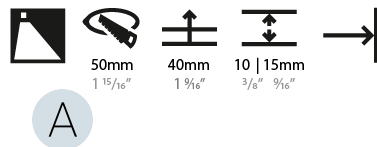

1. To build a product code in our configurator select the specify button on the base model # product page
2. To build a manual product code on this datasheet choose from the options listed below in blue font and add the suffix to the base model #

GENERAL

Series: Delight
Subseries: Delight Lollipop Square Wide
Partner: Prolicht
Division: Architectural
Installation: Recessed
Product Type: Step Light
Mounting Location: Wall
Light Distribution: Asymmetric

PHYSICAL

Shape: Square
Length (mm): 53
Length (in): 2 1/4
Height (mm): 53
Depth (mm): 35
Height (in): 2 1/4
Depth (in): 1 3/8
Min. Recessing Depth (mm): 40
Min. Recessing Depth (in): 1 9/16
Weight (kg): 0.11
Weight (lbs): 0.25
Fixture Finish: SSR / BKV / CWI / CRY / HAB / UFT / ITA / RUA / FTG / MYG / LOD / PUS / FRO / FUP / KIA / POP / BLS / SPG / MEY / GOH / CHC / COM / ABZ / JAG / OBR / MOS / ROR
Fixture Material: Aluminum

ELECTRICAL

Lamp Type: LED (Zhaga Standard)
Input Wattage (W): 2.2
Total Output Wattage (W): 2
Dimming: 0-10V Dimming / Phase Dimming (120Vac Only)
Driver Included: No
Driver Location: Remote
Driver Type: Constant Current - 120 / 277Vac
Input Voltage (V): 120 - 277
Constant Current (MA): 700

LED

Number of LEDs: 1
Color Temperature (°K): 2700 / 3000 / 4000
Max. Delivered Lumen (lm): 150 / 160 / 170
CRI: >90 CRI
Lamp Life (hrs): 50000

OPTICAL

RATINGS AND CERTIFICATIONS

Certified By: Certified for North American Standards
IP rating: IP20