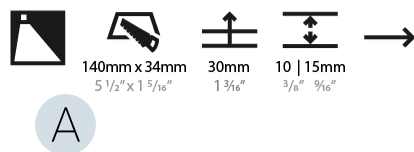

GENERAL

Series: Delight
Subseries: Delight String
Partner: Prolicht
Division: Architectural
Installation: Recessed
Product Type: Step Light
Mounting Location: Wall
Light Distribution: Asymmetric

PHYSICAL

Shape: Rectangle
Width (mm): 40
Width (in): 1 9/16
Height (mm): 150
Depth (mm): 26
Height (in): 5 7/8
Depth (in): 1
Ceiling Thickness (mm): 10 / 12 / 15
Ceiling Thickness (in): 3/8 or 1/2 or 9/16
Min. Recessing Depth (mm): 30
Min. Recessing Depth (in): 1 3/16
Weight (kg): .21
Weight (lbs): .46
Installation Requirement: 140mm / 5 1/2" x 34mm / 1 5/16"
Fixture Finish: SSR / BKV / CWI / CRY / HAB / UFT / ITA / RUA / FTG / MYG / LOD / PUS / FRO / FUP / KIA / POP / BLS / SPG / MEY / GOH / CHC / COM / ABZ / JAG / OBR / MOS / ROR
Fixture Material: Aluminum

ELECTRICAL

Lamp Type: LED (Zhaga Standard)
Input Wattage (W): 2.2
Total Output Wattage (W): 2
Dimming: Non-Dimming / Phase Dimming (120Vac only) / 0-10V Dimming
Driver Included: No
Driver Location: Remote
Driver Type: Constant Current - 120 / 277Vac
Driver Class: Class 2
Input Voltage (V): 120 - 277
Constant Current (MA): 700

LED

Number of LEDs: 1
Color Temperature (°K): 2700 / 3000 / 3500 / 4000
Max. Delivered Lumen (lm): 30
CRI: >90 CRI
Lamp Life (hrs): 50000

OPTICAL

RATINGS AND CERTIFICATIONS

Certified By: Certified for North American Standards
IP rating: IP20