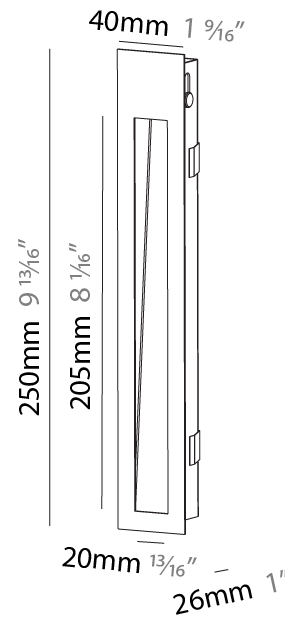

GENERAL

Series: Delight
Subseries: Delight String Wide
Partner: Prolicht
Division: Architectural
Installation: Recessed
Product Type: Step Light
Mounting Location: Wall
Light Distribution: Asymmetric

PHYSICAL

Shape: Rectangle
Length (mm): 250
Length (in): 9 ¹³/₁₆
Width (mm): 40
Width (in): 1 ⁹/₁₆
Height (mm): 250
Depth (mm): 26
Height (in): 9 ¹³/₁₆
Depth (in): 1
Ceiling Thickness (mm): 10 / 12 / 15
Ceiling Thickness (in): 3/8 or 1/2 or 9/16
Min. Recessing Depth (mm): 30
Min. Recessing Depth (in): 1 ³/₁₆
Weight (kg): .83
Weight (lbs): 1.8
Fixture Finish: SSR / BKV / CWI / CRY / HAB / UFT / ITA / RUA / FTG / MYG / LOD / PUS / FRO / FUP / KIA / POP / BLS / SPG / MEY / GOH / CHC / COM / ABZ / JAG / OBR / MOS / ROR
Fixture Material: Aluminum
Cut-out Measurements: 240mm / 9 7/16" x 34mm / 1 5/16"

ELECTRICAL

Lamp Type: LED (Zhaga Standard)
Input Wattage (W): 2.2
Total Output Wattage (W): 2
Dimming: 0-10V Dimming / Phase Dimming (120Vac Only)
Driver Included: No
Driver Location: Remote
Driver Type: Constant Current - 120 / 277Vac
Driver Class: Class 2
Input Voltage (V): 120 - 277
Constant Current (MA): 700

LED

Number of LEDs: 1
Color Temperature (°K): 2700 / 3000 / 3500 / 4000
Max. Delivered Lumen (lm): 60 / 60 / 68 / 70
CRI: >90 CRI
Lamp Life (hrs): 50000

OPTICAL

RATINGS AND CERTIFICATIONS

Certified By: Certified for North American Standards
IP rating: IP20