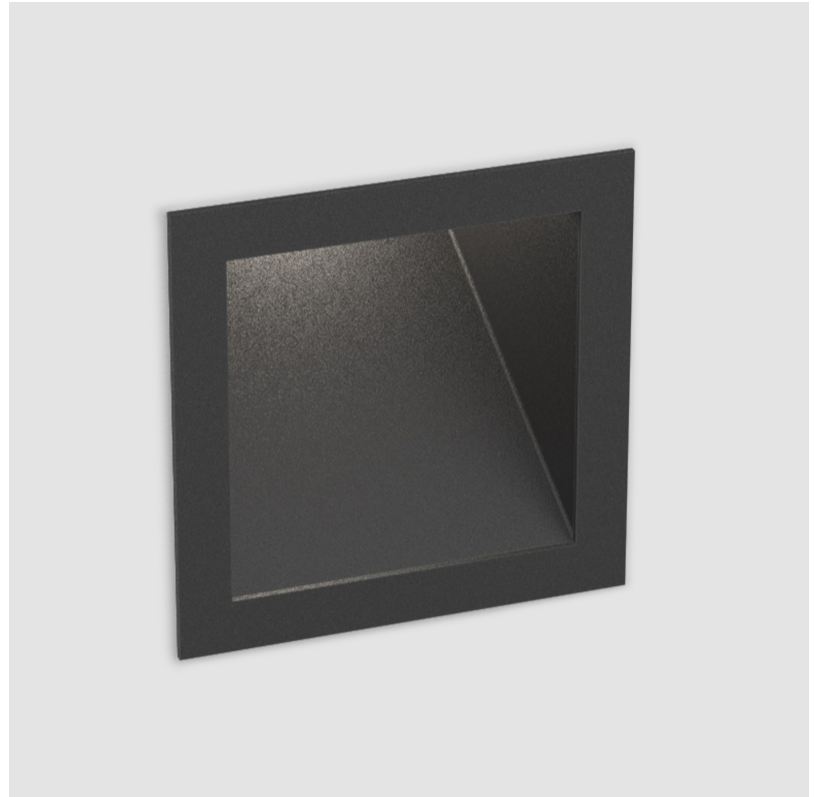

1. To build a product code in our configurator select the specify button on the base model # product page
2. To build a manual product code on this datasheet choose from the options listed below in blue font and add the suffix to the base model #

GENERAL

Series: Delight
Subseries: Delight Gooo! Floorwash
Partner: Prolicht
Division: Architectural
Installation: Recessed
Product Type: Step Light
Mounting Location: Wall
Light Distribution: Asymmetric

PHYSICAL

Shape: Square
Length (mm): 90
Length (in): 3 9/16
Width (mm): 90
Width (in): 3 9/16
Height (mm): 82
Height (in): 3 1/4
Min. Recessing Depth (mm): 90
Min. Recessing Depth (in): 3 9/16
Weight (kg): 0.3
Weight (lbs): 0.66
Fixture Finish: SSR / BKV / CWI / CRY / HAB / UFT / ITA / RUA / FTG / MYG / LOD / PUS / FRO / FUP / KIA / POP / BLS / SPG / MEY / GOH / CHC / COM / ABZ / JAG / OBR / MOS / ROR
Fixture Material: Metal

ELECTRICAL

Lamp Type: LED (Zhaga Standard)
Input Wattage (W): 2.1
Total Output Wattage (W): 1.9
Dimming: Non-Dimming / Phase Dimming (120Vac only) / 0-10V Dimming
Driver Included: No
Driver Location: Remote
Driver Type: Constant Current - Universal
Input Voltage (V): 120 - 277
Constant Current (MA): 350

LED

Number of LEDs: 1
Color Temperature (°K): 2700 / 3000 / 4000
Max. Delivered Lumen (lm): 121 / 128 / 146
CRI: >90 CRI
Lamp Life (hrs): 50000

OPTICAL

RATINGS AND CERTIFICATIONS

Certified By: Certified for North American Standards
IP rating: IP20