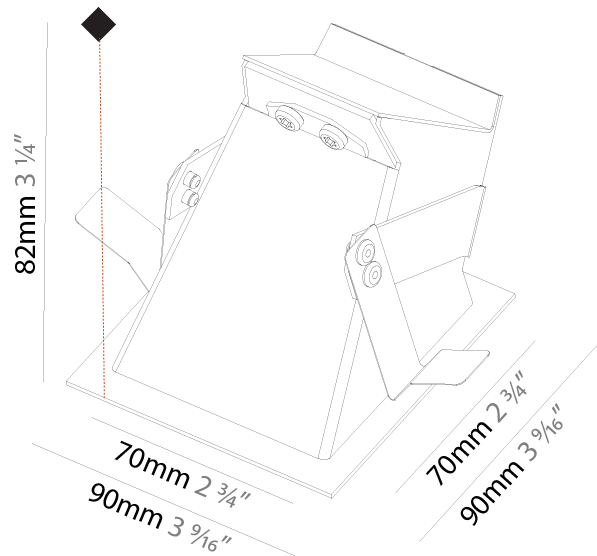

1. To build a product code in our configurator select the specify button on the base model # product page
2. To build a manual product code on this datasheet choose from the options listed below in blue font and add the suffix to the base model #

GENERAL

Series: Delight
Subseries: Delight Gooo! Floorwash
Partner: Prolicht
Division: Architectural
Installation: Recessed
Product Type: Step Light
Mounting Location: Wall
Light Distribution: Asymmetric

PHYSICAL

Shape: Square
Length (mm): 90
Length (in): 3 9/16
Width (mm): 90
Width (in): 3 9/16
Height (mm): 82
Height (in): 3 1/4
Min. Recessing Depth (mm): 90
Min. Recessing Depth (in): 3 9/16
Weight (kg): 0.3
Weight (lbs): 0.66
Fixture Finish: SSR / BKV / CWI / CRY / HAB / UFT / ITA / RUA / FTG / MYG / LOD / PUS / FRO / FUP / KIA / POP / BLS / SPG / MEY / GOH / CHC / COM / ABZ / JAG / OBR / MOS / ROR
Fixture Material: Metal

ELECTRICAL

Lamp Type: LED (Zhaga Standard)
Input Wattage (W): 2.1
Total Output Wattage (W): 1.9
Dimming: Non-Dimming / Phase Dimming (120Vac only) / 0-10V Dimming
Driver Included: No
Driver Location: Remote
Driver Type: Constant Current - Universal
Input Voltage (V): 120 - 277
Constant Current (MA): 350

LED

Number of LEDs: 1
Color Temperature (°K): 2700 / 3000 / 4000
Max. Delivered Lumen (lm): 121 / 128 / 146
CRI: >90 CRI
Lamp Life (hrs): 50000

OPTICAL

RATINGS AND CERTIFICATIONS

Certified By: Certified for North American Standards
IP rating: IP20