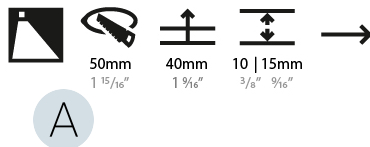

GENERAL

Series: Delight
Subseries: Delight Lollipop Round
Partner: Prolicht
Division: Architectural
Installation: Recessed
Product Type: Step Light
Mounting Location: Wall
Light Distribution: Asymmetric

PHYSICAL

Shape: Round
Diameter (mm): 55
Diameter (in): 2 ³/₁₆
Depth (mm): 35
Depth (in): 1 ³/₈
Ceiling Thickness (mm): 10 / 15
Min. Recessing Depth (mm): 40
Min. Recessing Depth (in): 1 ⁹/₁₆
Weight (kg): 0.11
Weight (lbs): 0.25
Fixture Finish: SSR / BKV / CWI / CRY / HAB / UFT / ITA / RUA / FTG / MYG / LOD / PUS / FRO / FUP / KIA / POP / BLS / SPG / MEY / GOH / CHC / COM / ABZ / JAG / OBR / MOS / ROR
Fixture Material: Aluminum
Cut-out Measurements: Ø50mm / 1 15/16"

ELECTRICAL

Lamp Type: LED (Zhaga Standard)
Input Wattage (W): 2.2
Total Output Wattage (W): 2
Dimming: 0-10V Dimming / Phase Dimming (120Vac Only)
Driver Included: No
Driver Location: Remote
Driver Type: Constant Current - 120 / 277Vac
Input Voltage (V): 120 - 277
Constant Current (MA): 700

LED

Number of LEDs: 1
Color Temperature (°K): 2700 / 3000 / 4000
Max. Delivered Lumen (lm): 80 / 80 / 90
CRI: >90 CRI
Lamp Life (hrs): 50000

OPTICAL

RATINGS AND CERTIFICATIONS

Certified By: Certified for North American Standards
IP rating: IP20

PROJECT
TYPE
SPECIFIER
QUANTITY
DATE