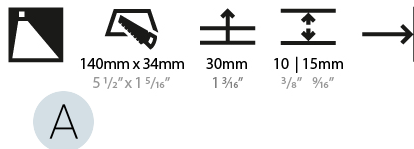

GENERAL

Series: Delight
Subseries: Delight String
Partner: Prolicht
Division: Architectural
Installation: Recessed
Product Type: Step Light
Mounting Location: Wall
Light Distribution: Asymmetric

PHYSICAL

Shape: Rectangle
Width (mm): 40
Width (in): 1 9/16
Height (mm): 150
Depth (mm): 26
Height (in): 5 7/8
Depth (in): 1
Ceiling Thickness (mm): 10 / 12 / 15
Ceiling Thickness (in): 3/8 or 1/2 or 9/16
Min. Recessing Depth (mm): 30
Min. Recessing Depth (in): 1 3/16
Weight (kg): .21
Weight (lbs): .46
Installation Requirement: 140mm / 5 1/2" x 34mm / 1 5/16"
Fixture Finish: SSR / BKV / CWI / CRY / HAB / UFT / ITA / RUA / FTG / MYG / LOD / PUS / FRO / FUP / KIA / POP / BLS / SPG / MEY / GOH / CHC / COM / ABZ / JAG / OBR / MOS / ROR
Fixture Material: Aluminum

ELECTRICAL

Lamp Type: LED (Zhaga Standard)
Input Wattage (W): 2.2
Total Output Wattage (W): 2
Dimming: Non-Dimming / Phase Dimming (120Vac only) / 0-10V Dimming
Driver Included: No
Driver Location: Remote
Driver Type: Constant Current - 120 / 277Vac
Driver Class: Class 2
Input Voltage (V): 120 - 277
Constant Current (MA): 700

LED

Number of LEDs: 1
Color Temperature (°K): 2700 / 3000 / 3500 / 4000
Max. Delivered Lumen (lm): 30
CRI: >90 CRI
Lamp Life (hrs): 50000

OPTICAL

RATINGS AND CERTIFICATIONS

Certified By: Certified for North American Standards
IP rating: IP20