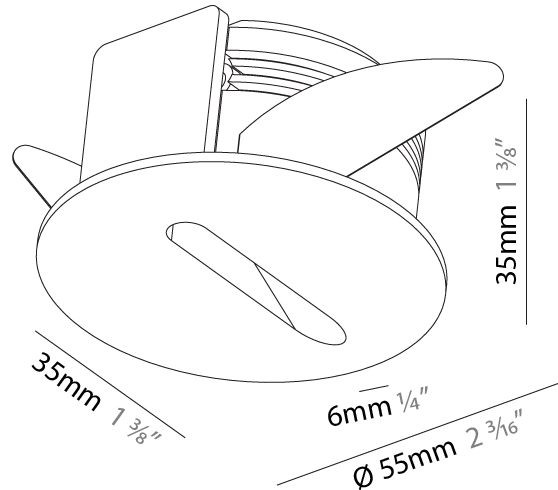

GENERAL

Series: Delight
Subseries: Delight Lollipop Round
Partner: Prolicht
Division: Architectural
Installation: Recessed
Product Type: Step Light
Mounting Location: Wall
Light Distribution: Asymmetric

PHYSICAL

Shape: Round
Diameter (mm): 55
Diameter (in): 2 ³/₁₆
Depth (mm): 35
Depth (in): 1 ³/₈
Ceiling Thickness (mm): 10 / 15
Min. Recessing Depth (mm): 40
Min. Recessing Depth (in): 1 ⁹/₁₆
Weight (kg): 0.11
Weight (lbs): 0.25
Fixture Finish: SSR / BKV / CWI / CRY / HAB / UFT / ITA / RUA / FTG / MYG / LOD / PUS / FRO / FUP / KIA / POP / BLS / SPG / MEY / GOH / CHC / COM / ABZ / JAG / OBR / MOS / ROR
Fixture Material: Aluminum
Cut-out Measurements: Ø50mm / 1 15/16"

ELECTRICAL

Lamp Type: LED (Zhaga Standard)
Input Wattage (W): 2.2
Total Output Wattage (W): 2
Dimming: 0-10V Dimming / Phase Dimming (120Vac Only)
Driver Included: No
Driver Location: Remote
Driver Type: Constant Current - 120 / 277Vac
Input Voltage (V): 120 - 277
Constant Current (MA): 700

LED

Number of LEDs: 1
Color Temperature (°K): 2700 / 3000 / 4000
Max. Delivered Lumen (lm): 80 / 80 / 90
CRI: >90 CRI
Lamp Life (hrs): 50000

OPTICAL

RATINGS AND CERTIFICATIONS

Certified By: Certified for North American Standards
IP rating: IP20

PROJECT
TYPE
SPECIFIER
QUANTITY
DATE