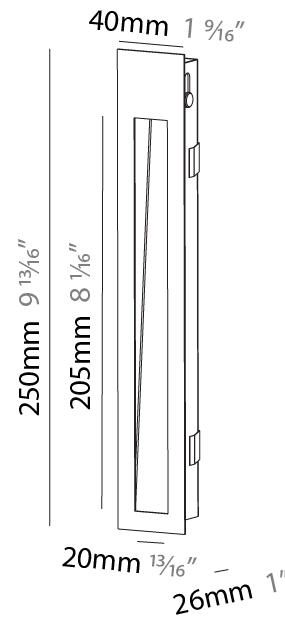

GENERAL

Series: Delight
Subseries: Delight String Wide
Partner: Prolicht
Division: Architectural
Installation: Recessed
Product Type: Step Light
Mounting Location: Wall
Light Distribution: Asymmetric

PHYSICAL

Shape: Rectangle
Length (mm): 250
Length (in): 9 13/16
Width (mm): 40
Width (in): 1 9/16
Height (mm): 250
Depth (mm): 26
Height (in): 9 13/16
Depth (in): 1
Ceiling Thickness (mm): 10 / 12 / 15
Ceiling Thickness (in): 3/8 or 1/2 or 9/16
Min. Recessing Depth (mm): 30
Min. Recessing Depth (in): 1 3/16
Weight (kg): .83
Weight (lbs): 1.8
Fixture Finish: SSR / BKV / CWI / CRY / HAB / UFT / ITA / RUA / FTG / MYG / LOD / PUS / FRO / FUP / KIA / POP / BLS / SPG / MEY / GOH / CHC / COM / ABZ / JAG / OBR / MOS / ROR
Fixture Material: Aluminum
Cut-out Measurements: 240mm / 9 7/16" x 34mm / 1 5/16"

ELECTRICAL

Lamp Type: LED (Zhaga Standard)
Input Wattage (W): 2.2
Total Output Wattage (W): 2
Dimming: 0-10V Dimming / Phase Dimming (120Vac Only)
Driver Included: No
Driver Location: Remote
Driver Type: Constant Current - 120 / 277Vac
Driver Class: Class 2
Input Voltage (V): 120 - 277
Constant Current (MA): 700

LED

Number of LEDs: 1
Color Temperature (°K): 2700 / 3000 / 3500 / 4000
Max. Delivered Lumen (lm): 60 / 60 / 68 / 70
CRI: >90 CRI
Lamp Life (hrs): 50000

OPTICAL

RATINGS AND CERTIFICATIONS

Certified By: Certified for North American Standards
IP rating: IP20