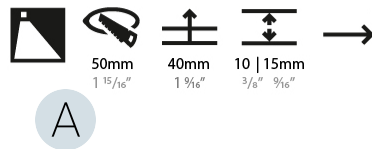

GENERAL

Series: Delight
Subseries: Delight Lollipop Round
Partner: Prolicht
Division: Architectural
Installation: Recessed
Product Type: Step Light
Mounting Location: Wall
Light Distribution: Asymmetric

PHYSICAL

Shape: Round
Diameter (mm): 55
Diameter (in): 2 ³/₁₆
Depth (mm): 35
Depth (in): 1 ³/₈
Ceiling Thickness (mm): 10 / 15
Min. Recessing Depth (mm): 40
Min. Recessing Depth (in): 1 ⁹/₁₆
Weight (kg): 0.11
Weight (lbs): 0.25
Fixture Finish: SSR / BKV / CWI / CRY / HAB / UFT / ITA / RUA / FTG / MYG / LOD / PUS / FRO / FUP / KIA / POP / BLS / SPG / MEY / GOH / CHC / COM / ABZ / JAG / OBR / MOS / ROR
Fixture Material: Aluminum
Cut-out Measurements: Ø50mm / 1 15/16"

ELECTRICAL

Lamp Type: LED (Zhaga Standard)
Input Wattage (W): 2.2
Total Output Wattage (W): 2
Dimming: 0-10V Dimming / Phase Dimming (120Vac Only)
Driver Included: No
Driver Location: Remote
Driver Type: Constant Current - 120 / 277Vac
Input Voltage (V): 120 - 277
Constant Current (MA): 700

LED

Number of LEDs: 1
Color Temperature (°K): 2700 / 3000 / 4000
Max. Delivered Lumen (lm): 80 / 80 / 90
CRI: >90 CRI
Lamp Life (hrs): 50000

OPTICAL

RATINGS AND CERTIFICATIONS

Certified By: Certified for North American Standards
IP rating: IP20

PROJECT
TYPE
SPECIFIER
QUANTITY
DATE