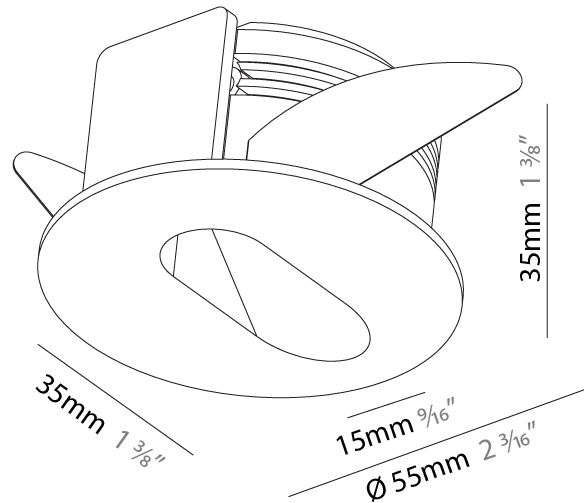

1. To build a product code in our configurator select the specify button on the base model # product page
2. To build a manual product code on this datasheet choose from the options listed below in blue font and add the suffix to the base model #

GENERAL

Series: Delight
Subseries: Delight Lollipop Round Wide
Partner: Prolicht
Division: Architectural
Installation: Recessed
Product Type: Step Light
Mounting Location: Wall
Light Distribution: Asymmetric

PHYSICAL

Shape: Round
Diameter (mm): 55
Diameter (in): 2 ³/₁₆"
Depth (mm): 35
Depth (in): 1 ³/₈"
Min. Recessing Depth (mm): 40
Min. Recessing Depth (in): 1 ⁹/₁₆"
Weight (kg): 0.11
Weight (lbs): 0.25
Fixture Finish: SSR / BKV / CWI / CRY / HAB / UFT / ITA / RUA / FTG / MYG / LOD / PUS / FRO / FUP / KIA / POP / BLS / SPG / MEY / GOH / CHC / COM / ABZ / JAG / OBR / MOS / ROR
Fixture Material: Aluminum

ELECTRICAL

Lamp Type: LED (Zhaga Standard)
Input Wattage (W): 2.2
Total Output Wattage (W): 2
Dimming: 0-10V Dimming / Phase Dimming (120Vac Only)
Driver Included: No
Driver Location: Remote
Driver Type: Constant Current - 120 / 277Vac
Input Voltage (V): 120 - 277
Constant Current (MA): 700

LED

Number of LEDs: 1
Color Temperature (°K): 2700 / 3000 / 4000
Max. Delivered Lumen (lm): 150 / 160 / 170
CRI: >90 CRI
Lamp Life (hrs): 50000

OPTICAL

RATINGS AND CERTIFICATIONS

Certified By: Certified for North American Standards
IP rating: IP20