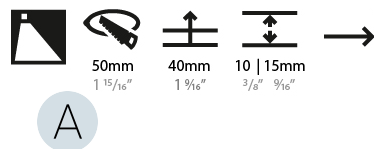

1. To build a product code in our configurator select the specify button on the base model # product page
2. To build a manual product code on this datasheet choose from the options listed below in blue font and add the suffix to the base model #

GENERAL

Series: Delight
Subseries: Delight Lollipop Round Wide
Partner: Prolicht
Division: Architectural
Installation: Recessed
Product Type: Step Light
Mounting Location: Wall
Light Distribution: Asymmetric

PHYSICAL

Shape: Round
Diameter (mm): 55
Diameter (in): 2 ³/₁₆"
Depth (mm): 35
Depth (in): 1 ³/₈"
Min. Recessing Depth (mm): 40
Min. Recessing Depth (in): 1 ⁹/₁₆"
Weight (kg): 0.11
Weight (lbs): 0.25
Fixture Finish: SSR / BKV / CWI / CRY / HAB / UFT / ITA / RUA / FTG / MYG / LOD / PUS / FRO / FUP / KIA / POP / BLS / SPG / MEY / GOH / CHC / COM / ABZ / JAG / OBR / MOS / ROR
Fixture Material: Aluminum

ELECTRICAL

Lamp Type: LED (Zhaga Standard)
Input Wattage (W): 2.2
Total Output Wattage (W): 2
Dimming: 0-10V Dimming / Phase Dimming (120Vac Only)
Driver Included: No
Driver Location: Remote
Driver Type: Constant Current - 120 / 277Vac
Input Voltage (V): 120 - 277
Constant Current (MA): 700

LED

Number of LEDs: 1
Color Temperature (°K): 2700 / 3000 / 4000
Max. Delivered Lumen (lm): 150 / 160 / 170
CRI: >90 CRI
Lamp Life (hrs): 50000

OPTICAL

RATINGS AND CERTIFICATIONS

Certified By: Certified for North American Standards
IP rating: IP20