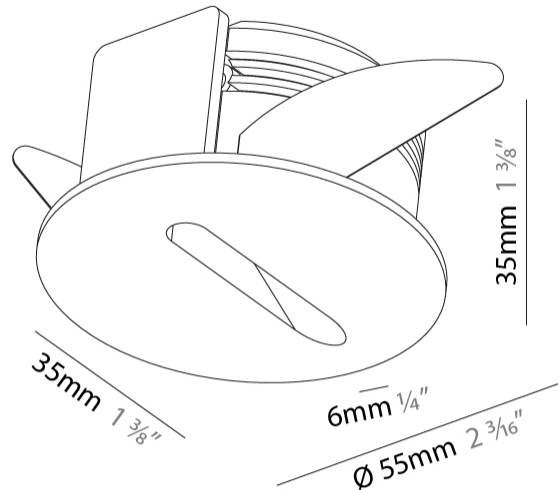

GENERAL

Series: Delight
Subseries: Delight Lollipop Round
Partner: Prolicht
Division: Architectural
Installation: Recessed
Product Type: Step Light
Mounting Location: Wall
Light Distribution: Asymmetric

PHYSICAL

Shape: Round
Diameter (mm): 55
Diameter (in): 2 ³/₁₆
Depth (mm): 35
Depth (in): 1 ³/₈
Ceiling Thickness (mm): 10 / 15
Min. Recessing Depth (mm): 40
Min. Recessing Depth (in): 1 ⁹/₁₆
Weight (kg): 0.11
Weight (lbs): 0.25
Fixture Finish: SSR / BKV / CWI / CRY / HAB / UFT / ITA / RUA / FTG / MYG / LOD / PUS / FRO / FUP / KIA / POP / BLS / SPG / MEY / GOH / CHC / COM / ABZ / JAG / OBR / MOS / ROR
Fixture Material: Aluminum
Cut-out Measurements: Ø50mm / 1 15/16"

ELECTRICAL

Lamp Type: LED (Zhaga Standard)
Input Wattage (W): 2.2
Total Output Wattage (W): 2
Dimming: 0-10V Dimming / Phase Dimming (120Vac Only)
Driver Included: No
Driver Location: Remote
Driver Type: Constant Current - 120 / 277Vac
Input Voltage (V): 120 - 277
Constant Current (MA): 700

LED

Number of LEDs: 1
Color Temperature (°K): 2700 / 3000 / 4000
Max. Delivered Lumen (lm): 80 / 80 / 90
CRI: >90 CRI
Lamp Life (hrs): 50000

OPTICAL

RATINGS AND CERTIFICATIONS

Certified By: Certified for North American Standards
IP rating: IP20

PROJECT
TYPE
SPECIFIER
QUANTITY
DATE