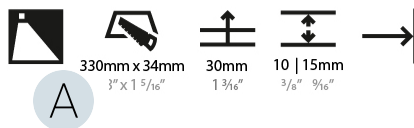

GENERAL

Series: Delight
Subseries: Delight String Step
Partner: Prolicht
Division: Architectural
Installation: Recessed
Product Type: Step Light
Mounting Location: Wall
Light Distribution: Asymmetric

PHYSICAL

Shape: Rectangle
Length (mm): 340
Length (in): 13 3/8
Height (mm): 40
Depth (mm): 27
Height (in): 1 9/16
Depth (in): 1 1/16
Ceiling Thickness (mm): 10 / 12 / 15
Ceiling Thickness (in): 3/8 or 1/2 or 9/16
Min. Recessing Depth (mm): 30
Min. Recessing Depth (in): 1 3/16
Weight (kg): 0.404
Weight (lbs): 0.89
Fixture Finish: SSR / BKV / CWI / CRY / HAB / UFT / ITA / RUA / FTG / MYG / LOD / PUS / FRO / FUP / KIA / POP / BLS / SPG / MEY / GOH / CHC / COM / ABZ / JAG / OBR / MOS / ROR
Fixture Material: Aluminum
Cut-out Measurements: 330mm / 13" x 34mm / 1 5/16"

ELECTRICAL

Lamp Type: LED (Zhaga Standard)
Input Wattage (W): 4
Total Output Wattage (W): 3.6
Dimming: 0-10V Dimming / Phase Dimming (120Vac Only)
Driver Included: No
Driver Location: Remote
Driver Type: Constant Voltage - 120 / 277Vac
Driver Class: Class 2
Input Voltage (V): 120 - 277
Output Voltage (V): 24

LED

Number of LEDs: 1
Color Temperature (°K): 3000 / 3500 / 5000
Max. Delivered Lumen (lm): 120
CRI: >80 CRI
Lamp Life (hrs): 50000

OPTICAL

RATINGS AND CERTIFICATIONS

Certified By: Certified for North American Standards
IP rating: IP20