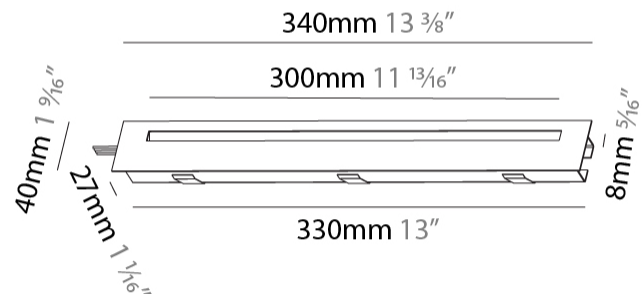

GENERAL

Series: Delight
Subseries: Delight String Step
Partner: Prolicht
Division: Architectural
Installation: Recessed
Product Type: Step Light
Mounting Location: Wall
Light Distribution: Asymmetric

PHYSICAL

Shape: Rectangle
Length (mm): 340
Length (in): 13 3/8
Height (mm): 40
Depth (mm): 27
Height (in): 1 9/16
Depth (in): 1 1/16
Ceiling Thickness (mm): 10 / 12 / 15
Ceiling Thickness (in): 3/8 or 1/2 or 9/16
Min. Recessing Depth (mm): 30
Min. Recessing Depth (in): 1 3/16
Weight (kg): 0.404
Weight (lbs): 0.89
Fixture Finish: SSR / BKV / CWI / CRY / HAB / UFT / ITA / RUA / FTG / MYG / LOD / PUS / FRO / FUP / KIA / POP / BLS / SPG / MEY / GOH / CHC / COM / ABZ / JAG / OBR / MOS / ROR
Fixture Material: Aluminum
Cut-out Measurements: 330mm / 13" x 34mm / 1 5/16"

ELECTRICAL

Lamp Type: LED (Zhaga Standard)
Input Wattage (W): 4
Total Output Wattage (W): 3.6
Dimming: 0-10V Dimming / Phase Dimming (120Vac Only)
Driver Included: No
Driver Location: Remote
Driver Type: Constant Voltage - 120 / 277Vac
Driver Class: Class 2
Input Voltage (V): 120 - 277
Output Voltage (V): 24

LED

Number of LEDs: 1
Color Temperature (°K): 3000 / 3500 / 5000
Max. Delivered Lumen (lm): 120
CRI: >80 CRI
Lamp Life (hrs): 50000

OPTICAL

RATINGS AND CERTIFICATIONS

Certified By: Certified for North American Standards
IP rating: IP20