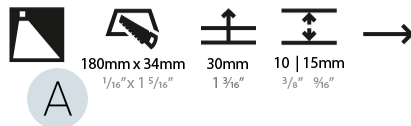

PROJECT	
TYPE	
SPECIFIER	
QUANTITY	
DATE	

DELIGHT STRING STEP RECESSED

A35700-

base number	LED Color Temp	Finishes (Diamond)	Finishes (Triangle)
	30/35/50		

- To build a product code in our configurator select the specify button on the base model # product page
- To build a manual product code on this datasheet choose from the options listed below in blue font and add the suffix to the base model #

Shape: Rectangle
Length (mm): 190
Length (in): 7 1/2
Height (mm): 40
Depth (mm): 27
Height (in): 1 9/16
Depth (in): 1 1/16
Ceiling Thickness (mm): 10 / 12 / 15
Ceiling Thickness (in): 3/8 or 1/2 or 9/16
Min. Recessing Depth (mm): 30
Min. Recessing Depth (in): 1 3/16
Weight (kg): 0.208
Weight (lbs): 0.4576
Fixture Finish: SSR / BKV / CWI / CRY / HAB / UFT / ITA / RUA / FTG / MYG / LOD / PUS / FRO / FUP / KIA / POP / BLS / SPG / MEY / GOH / CHC / COM / ABZ / JAG / OBR / MOS / ROR
Fixture Material: Aluminum
Cut-out Measurements: 140mm / 5 1/2" x 34mm / 1 5/16"

LED

Number of LEDs: 1
Color Temperature (°K): 3000 / 3500 / 5000
Max. Delivered Lumen (lm): 60
CRI: >80 CRI
Lamp Life (hrs): 50000

OPTICAL

RATINGS AND CERTIFICATIONS

Certified By: Certified for North American Standards
IP rating: IP20

PHYSICAL

Shape: Rectangle
 Length (mm): 190
 Length (in): 7 1/2
 Height (mm): 40
 Depth (mm): 27
 Height (in): 1 9/16
 Depth (in): 1 1/16
 Ceiling Thickness (mm): 10 / 12 / 15
 Ceiling Thickness (in): 3/8 or 1/2 or 9/16
 Min. Recessing Depth (mm): 30
 Min. Recessing Depth (in): 1 3/16
 Weight (kg): 0.208
 Weight (lbs): .4576
 Fixture Finish: SSR / BKV / CWI / CRY / HAB / UFT / ITA / RUA / FTG / MYG / LOD / PUS / FRO / FUP / KIA / POP / BLS / SPG / MEY / GOH / CHC / COM / ABZ / JAG / OBR / MOS / ROR
 Fixture Material: Aluminum
 Cut-out Measurements: 140mm / 5 1/2" x 34mm / 1 5/16"