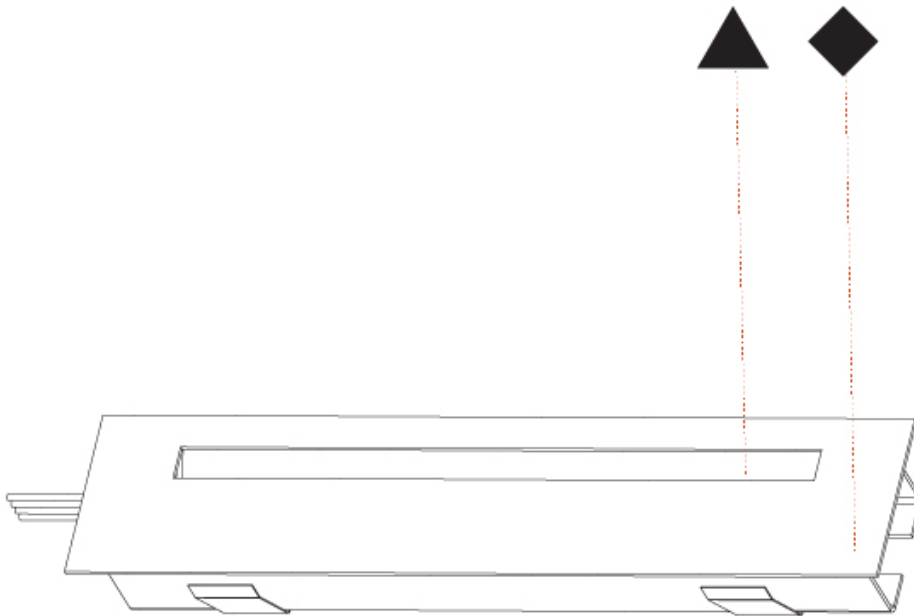

DELIGHT STRING STEP RECESSED

A35700-

PROJECT
TYPE
SPECIFIER
QUANTITY
DATE

PROJECT	
TYPE	
SPECIFIER	
QUANTITY	
DATE	

DELIGHT STRING STEP WIDE RECESSED

A35702-

base number	LED Color Temp	Finishes (Diamond)	Finishes (Triangle)
	30/35/50		