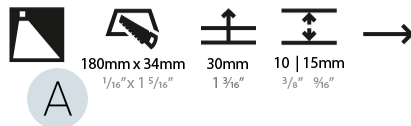

PROJECT	
TYPE	
SPECIFIER	
QUANTITY	
DATE	

DELIGHT STRING STEP RECESSED

A35700-

base number	LED Color Temp	Finishes (Diamond)	Finishes (Triangle)
	30/35/50		

- To build a product code in our configurator select the specify button on the base model # product page
- To build a manual product code on this datasheet choose from the options listed below in blue font and add the suffix to the base model #

PHYSICAL

Shape: Rectangle
 Length (mm): 190
 Length (in): 7 1/2
 Height (mm): 40
 Depth (mm): 27
 Height (in): 1 9/16
 Depth (in): 1 1/16
 Ceiling Thickness (mm): 10 / 12 / 15
 Ceiling Thickness (in): 3/8 or 1/2 or 9/16
 Min. Recessing Depth (mm): 30
 Min. Recessing Depth (in): 1 3/16
 Weight (kg): 0.208
 Weight (lbs): 0.4576
 Fixture Finish: SSR / BKV / CWI / CRY / HAB / UFT / ITA / RUA / FTG / MYG / LOD / PUS / FRO / FUP / KIA / POP / BLS / SPG / MEY / GOH / CHC / COM / ABZ / JAG / OBR / MOS / ROR
 Fixture Material: Aluminum
 Cut-out Measurements: 140mm / 5 1/2" x 34mm / 1 5/16"

LED

Number of LEDs: 1
 Color Temperature (°K): 3000 / 3500 / 5000
 Max. Delivered Lumen (lm): 60
 CRI: >80 CRI
 Lamp Life (hrs): 50000

OPTICAL

RATINGS AND CERTIFICATIONS

Certified By: Certified for North American Standards
 IP rating: IP20

PHYSICAL

Shape: Rectangle
 Length (mm): 190
 Length (in): 7 1/2
 Height (mm): 40
 Depth (mm): 27
 Height (in): 1 9/16
 Depth (in): 1 1/16
 Ceiling Thickness (mm): 10 / 12 / 15
 Ceiling Thickness (in): 3/8 or 1/2 or 9/16
 Min. Recessing Depth (mm): 30
 Min. Recessing Depth (in): 1 3/16
 Weight (kg): 0.208
 Weight (lbs): .4576
 Fixture Finish: SSR / BKV / CWI / CRY / HAB / UFT / ITA / RUA / FTG / MYG / LOD / PUS / FRO / FUP / KIA / POP / BLS / SPG / MEY / GOH / CHC / COM / ABZ / JAG / OBR / MOS / ROR
 Fixture Material: Aluminum
 Cut-out Measurements: 140mm / 5 1/2" x 34mm / 1 5/16"