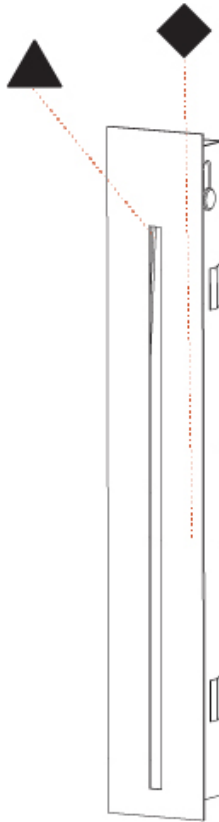

DELIGHT STRING RECESSED

A35697-

PROJECT

TYPE

SPECIFIER

QUANTITY

DATE

A