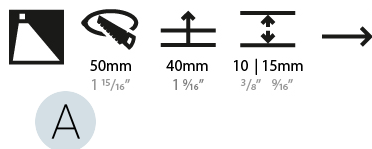

1. To build a product code in our configurator select the specify button on the base model # product page
2. To build a manual product code on this datasheet choose from the options listed below in blue font and add the suffix to the base model #

GENERAL

Series: Delight
Subseries: Delight Lollipop Round Wide
Brand: Prolicht
Division: Architectural
Mounting Type: Recessed
Mounting Location: Wall
Subcategory: Step Light

PHYSICAL

Shape: Round
Diameter (mm): 55
Diameter (in): 2 3/16
Depth (mm): 35
Depth (in): 1 3/8
Min. Recessing Depth (mm): 40
Min. Recessing Depth (in): 1 9/16
Light Distribution: Asymmetric
Weight (kg): 0.11
Weight (lbs): 0.25
Fixture Finish: SSR / BKV / CWI / CRY / HAB / UFT / ITA / RUA / FTG / MYG / LOD / PUS / FRO / FUP / KIA / POP / BLS / SPG / MEY / GOH / GUM / CHC / COM / ABZ / JAG / OBR / MOS / ROR
Fixture Material: Aluminum

ELECTRICAL

Lamp Type: LED (Zhaga Standard)
Input Wattage (W): 2.2
Total Output Wattage (W): 2
Dimming: 0-10V Dimming / Phase Dimming (120Vac Only)
Driver Included: No
Driver Location: Remote
Driver Type: Constant Current - 120 / 277Vac
Input Voltage (V): 120 - 277
Constant Current (MA): 700

LED

Number of LEDs: 1
Color Temperature (°K): 2700 / 3000 / 4000
Max. Delivered Lumen (lm): 150 / 160 / 170
CRI: >90 CRI
Lamp Life (hrs): 50000

OPTICAL

RATINGS AND CERTIFICATIONS

Certified By: Certified for North American Standards
IP rating: IP20