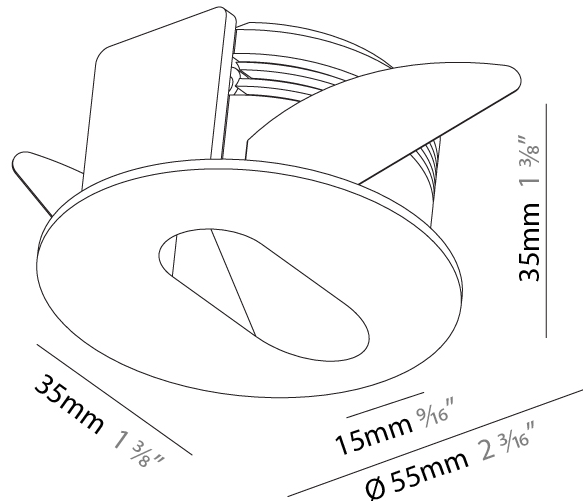

1. To build a product code in our configurator select the specify button on the base model # product page
2. To build a manual product code on this datasheet choose from the options listed below in blue font and add the suffix to the base model #

GENERAL

Series: Delight
Subseries: Delight Lollipop Round Wide
Brand: Prolicht
Division: Architectural
Mounting Type: Recessed
Mounting Location: Wall
Subcategory: Step Light

PHYSICAL

Shape: Round
Diameter (mm): 55
Diameter (in): 2 3/16
Depth (mm): 35
Depth (in): 1 3/8
Min. Recessing Depth (mm): 40
Min. Recessing Depth (in): 1 9/16
Light Distribution: Asymmetric
Weight (kg): 0.11
Weight (lbs): 0.25
Fixture Finish: SSR / BKV / CWI / CRY / HAB / UFT / ITA / RUA / FTG / MYG / LOD / PUS / FRO / FUP / KIA / POP / BLS / SPG / MEY / GOH / GUM / CHC / COM / ABZ / JAG / OBR / MOS / ROR
Fixture Material: Aluminum

ELECTRICAL

Lamp Type: LED (Zhaga Standard)
Input Wattage (W): 2.2
Total Output Wattage (W): 2
Dimming: 0-10V Dimming / Phase Dimming (120Vac Only)
Driver Included: No
Driver Location: Remote
Driver Type: Constant Current - 120 / 277Vac
Input Voltage (V): 120 - 277
Constant Current (MA): 700

LED

Number of LEDs: 1
Color Temperature (°K): 2700 / 3000 / 4000
Max. Delivered Lumen (lm): 150 / 160 / 170
CRI: >90 CRI
Lamp Life (hrs): 50000

OPTICAL

RATINGS AND CERTIFICATIONS

Certified By: Certified for North American Standards
IP rating: IP20