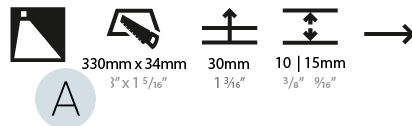

GENERAL

Series: Delight
Subseries: Delight String Step
Brand: Prolicht
Division: Architectural
Mounting Type: Recessed
Mounting Location: Wall
Subcategory: Step Light

PHYSICAL

Shape: Rectangle
Length (mm): 340
Length (in): 13 ³/₈
Height (mm): 40
Depth (mm): 27
Height (in): 1 ⁹/₁₆
Depth (in): 1 ⁷/₁₆
Ceiling Thickness (mm): 10 / 12 / 15
Ceiling Thickness (in): 3/8 or 1/2 or 9/16
Min. Recessing Depth (mm): 30
Min. Recessing Depth (in): 1 ³/₁₆
Light Distribution: Asymmetric
Weight (kg): 0.404
Weight (lbs): 0.89
Fixture Finish: SSR / BKV / CWI / CRY / HAB / UFT / ITA / RUA / FTG / MYG / LOD / PUS / FRO / FUP / KIA / POP / BLS / SPG / MEY / GOH / GUM / CHC / COM / ABZ / JAG / OBR / MOS / ROR
Fixture Material: Aluminum
Cut-out Measurements: 330mm / 13" x 34mm / 1 5/16"

ELECTRICAL

Lamp Type: LED (Zhaga Standard)
Input Wattage (W): 4
Total Output Wattage (W): 3.6
Dimming: 0-10V Dimming / Phase Dimming (120Vac Only)
Driver Included: No
Driver Location: Remote
Driver Type: Constant Voltage - 120 / 277Vac
Driver Class: Class 2
Input Voltage (V): 120 - 277
Output Voltage (V): 24

LED

Number of LEDs: 1
Color Temperature (°K): 3000 / 3500 / 5000
Max. Delivered Lumen (lm): 120
CRI: >80 CRI
Lamp Life (hrs): 50000

OPTICAL

RATINGS AND CERTIFICATIONS

Certified By: Certified for North American Standards
IP rating: IP20