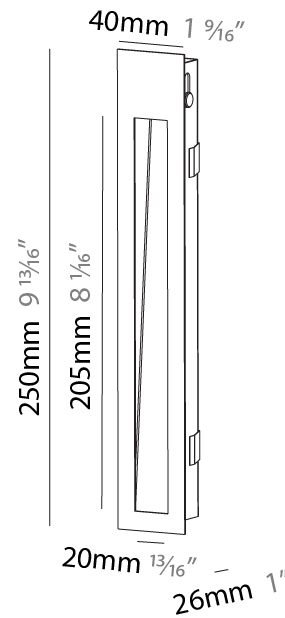

GENERAL

Series: Delight
Subseries: Delight String Wide
Brand: Prolicht
Division: Architectural
Mounting Type: Recessed
Mounting Location: Wall
Subcategory: Step Light

PHYSICAL

Shape: Rectangle
Length (mm): 250
Length (in): 9 ¹³/₁₆
Width (mm): 40
Width (in): 1 ⁹/₁₆
Height (mm): 250
Depth (mm): 26
Height (in): 9 ¹³/₁₆
Depth (in): 1
Ceiling Thickness (mm): 10 / 12 / 15
Ceiling Thickness (in): 3/8 or 1/2 or 9/16
Min. Recessing Depth (mm): 30
Min. Recessing Depth (in): 1 ³/₁₆
Light Distribution: Asymmetric
Weight (kg): .83
Weight (lbs): 1.8
Fixture Finish: SSR / BKV / CWI / CRY / HAB / UFT / ITA / RUA / FTG / MYG / LOD / PUS / FRO / FUP / KIA / POP / BLS / SPG / MEY / GOH / GUM / CHC / COM / ABZ / JAG / OBR / MOS / ROR
Fixture Material: Aluminum
Cut-out Measurements: 240mm / 9 7/16" x 34mm / 1 5/16"

ELECTRICAL

Lamp Type: LED (Zhaga Standard)
Input Wattage (W): 2.2
Total Output Wattage (W): 2
Dimming: 0-10V Dimming / Phase Dimming (120Vac Only)
Driver Included: No
Driver Location: Remote
Driver Type: Constant Current - 120 / 277Vac
Driver Class: Class 2
Input Voltage (V): 120 - 277
Constant Current (MA): 700

LED

Number of LEDs: 1
Color Temperature (°K): 2700 / 3000 / 3500 / 4000
Max. Delivered Lumen (lm): 60 / 60 / 68 / 70
CRI: >90 CRI
Lamp Life (hrs): 50000

OPTICAL

RATINGS AND CERTIFICATIONS

Certified By: Certified for North American Standards
IP rating: IP20

PROJECT
TYPE
SPECIFIER
QUANTITY
DATE