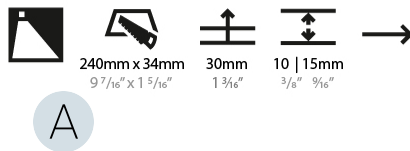

GENERAL

Series: Delight
Subseries: Delight String
Brand: Prolicht
Division: Architectural
Mounting Type: Recessed
Mounting Location: Wall
Subcategory: Step Light

PHYSICAL

Shape: Rectangle
Width (mm): 40
Width (in): 1 9/16
Height (mm): 250
Depth (mm): 26
Height (in): 9 13/16
Depth (in): 1
Ceiling Thickness (mm): 10 / 12 / 15
Ceiling Thickness (in): 3/8 or 1/2 or 9/16
Min. Recessing Depth (mm): 30
Min. Recessing Depth (in): 1 3/16
Light Distribution: Asymmetric
Weight (kg): .83
Weight (lbs): 1.8
Fixture Finish: SSR / BKV / CWI / CRY / HAB / UFT / ITA / RUA / FTG / MYG / LOD / PUS / FRO / FUP / KIA / POP / BLS / SPG / MEY / GOH / GUM / CHC / COM / ABZ / JAG / OBR / MOS / ROR
Fixture Material: Aluminum
Cut-out Measurements: 240mm / 9 7/16" x 34mm / 1 5/16"

ELECTRICAL

Lamp Type: LED (Zhaga Standard)
Input Wattage (W): 2.2
Total Output Wattage (W): 2
Dimming: Non-Dimming / Phase Dimming (120Vac only) / 0-10V Dimming
Driver Included: No
Driver Location: Remote
Driver Type: Constant Current - 120 / 277Vac
Driver Class: Class 2
Input Voltage (V): 120 - 277
Constant Current (MA): 700

LED

Number of LEDs: 1
Color Temperature (°K): 2700 / 3000 / 3500 / 4000
Max. Delivered Lumen (lm): 30
CRI: >90 CRI
Lamp Life (hrs): 50000

OPTICAL

RATINGS AND CERTIFICATIONS

Certified By: Certified for North American Standards
IP rating: IP20