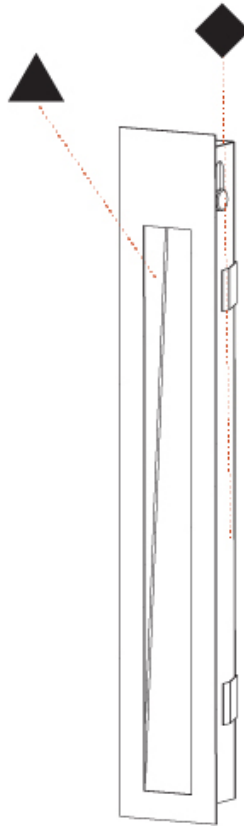

GENERAL

Series: Delight
 Subseries: Delight String
 Brand: Prolicht
 Division: Architectural
 Mounting Type: Recessed
 Mounting Location: Wall
 Subcategory: Step Light

PHYSICAL

Shape: Rectangle
 Width (mm): 40
 Width (in): 1 9/16
 Height (mm): 250
 Depth (mm): 26
 Height (in): 9 13/16
 Depth (in): 1
 Ceiling Thickness (mm): 10 / 12 / 15
 Ceiling Thickness (in): 3/8 or 1/2 or 9/16
 Min. Recessing Depth (mm): 30
 Min. Recessing Depth (in): 1 3/16
 Light Distribution: Asymmetric
 Weight (kg): .83
 Weight (lbs): 1.8
 Fixture Finish: SSR / BKV / CWI / CRY / HAB / UFT / ITA / RUA / FTG / MYG / LOD / PUS / FRO / FUP / KIA / POP / BLS / SPG / MEY / GOH / GUM / CHC / COM / ABZ / JAG / OBR / MOS / ROR
 Fixture Material: Aluminum
 Cut-out Measurements: 240mm / 9 7/16" x 34mm / 1 5/16"

GENERAL

Series: Delight
 Subseries: Delight String Wide
 Brand: Prolicht
 Division: Architectural
 Mounting Type: Recessed
 Mounting Location: Wall
 Subcategory: Step Light

PHYSICAL

Shape: Rectangle
 Length (mm): 250
 Length (in): 9 ¹³/₁₆
 Width (mm): 40
 Width (in): 1 ⁹/₁₆
 Height (mm): 250
 Depth (mm): 26
 Height (in): 9 ¹³/₁₆
 Depth (in): 1
 Ceiling Thickness (mm): 10 / 12 / 15
 Ceiling Thickness (in): 3/8 or 1/2 or 9/16
 Min. Recessing Depth (mm): 30
 Min. Recessing Depth (in): 1 ³/₁₆
 Light Distribution: Asymmetric
 Weight (kg): .83
 Weight (lbs): 1.8
 Fixture Finish: SSR / BKV / CWI / CRY / HAB / UFT / ITA / RUA / FTG / MYG / LOD / PUS / FRO / FUP / KIA / POP / BLS / SPG / MEY / GOH / GUM / CHC / COM / ABZ / JAG / OBR / MOS / ROR
 Fixture Material: Aluminum
 Cut-out Measurements: 240mm / 9 7/16" x 34mm / 1 5/16"

PROJECT
TYPE
SPECIFIER
QUANTITY
DATE

DELIGHT STRING WIDE RECESSED

A35699-

PROJECT

TYPE

SPECIFIER

QUANTITY

DATE