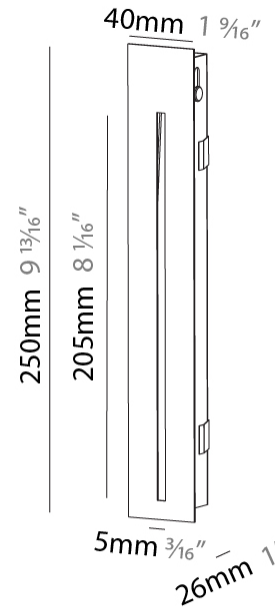

GENERAL

Series: Delight
Subseries: Delight String
Brand: Prolicht
Division: Architectural
Mounting Type: Recessed
Mounting Location: Wall
Subcategory: Step Light

PHYSICAL

Shape: Rectangle
Width (mm): 40
Width (in): 1 9/16
Height (mm): 250
Depth (mm): 26
Height (in): 9 13/16
Depth (in): 1
Ceiling Thickness (mm): 10 / 12 / 15
Ceiling Thickness (in): 3/8 or 1/2 or 9/16
Min. Recessing Depth (mm): 30
Min. Recessing Depth (in): 1 3/16
Light Distribution: Asymmetric
Weight (kg): .83
Weight (lbs): 1.8
Fixture Finish: SSR / BKV / CWI / CRY / HAB / UFT / ITA / RUA / FTG / MYG / LOD / PUS / FRO / FUP / KIA / POP / BLS / SPG / MEY / GOH / GUM / CHC / COM / ABZ / JAG / OBR / MOS / ROR
Fixture Material: Aluminum
Cut-out Measurements: 240mm / 9 7/16" x 34mm / 1 5/16"

ELECTRICAL

Lamp Type: LED (Zhaga Standard)
Input Wattage (W): 2.2
Total Output Wattage (W): 2
Dimming: Non-Dimming / Phase Dimming (120Vac only) / 0-10V Dimming
Driver Included: No
Driver Location: Remote
Driver Type: Constant Current - 120 / 277Vac
Driver Class: Class 2
Input Voltage (V): 120 - 277
Constant Current (MA): 700

LED

Number of LEDs: 1
Color Temperature (°K): 2700 / 3000 / 3500 / 4000
Max. Delivered Lumen (lm): 30
CRI: >90 CRI
Lamp Life (hrs): 50000

OPTICAL

RATINGS AND CERTIFICATIONS

Certified By: Certified for North American Standards
IP rating: IP20