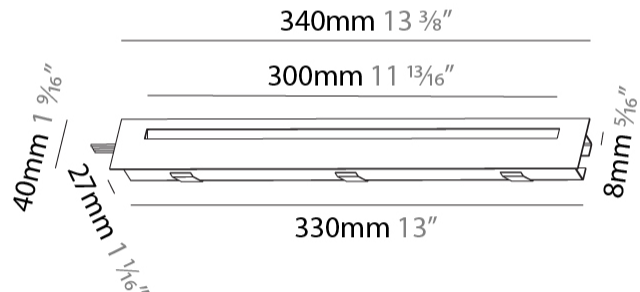

GENERAL

Series: Delight
Subseries: Delight String Step
Brand: Prolicht
Division: Architectural
Mounting Type: Recessed
Mounting Location: Wall
Subcategory: Step Light

PHYSICAL

Shape: Rectangle
Length (mm): 340
Length (in): 13 ³/₈
Height (mm): 40
Depth (mm): 27
Height (in): 1 ⁹/₁₆
Depth (in): 1 ¹/₁₆
Ceiling Thickness (mm): 10 / 12 / 15
Ceiling Thickness (in): 3/8 or 1/2 or 9/16
Min. Recessing Depth (mm): 30
Min. Recessing Depth (in): 1 ³/₁₆
Light Distribution: Asymmetric
Weight (kg): 0.404
Weight (lbs): 0.89
Fixture Finish: SSR / BKV / CWI / CRY / HAB / UFT / ITA / RUA / FTG / MYG / LOD / PUS / FRO / FUP / KIA / POP / BLS / SPG / MEY / GOH / GUM / CHC / COM / ABZ / JAG / OBR / MOS / ROR
Fixture Material: Aluminum
Cut-out Measurements: 330mm / 13" x 34mm / 1 5/16"

ELECTRICAL

Lamp Type: LED (Zhaga Standard)
Input Wattage (W): 4
Total Output Wattage (W): 3.6
Dimming: 0-10V Dimming / Phase Dimming (120Vac Only)
Driver Included: No
Driver Location: Remote
Driver Type: Constant Voltage - 120 / 277Vac
Driver Class: Class 2
Input Voltage (V): 120 - 277
Output Voltage (V): 24

LED

Number of LEDs: 1
Color Temperature (°K): 3000 / 3500 / 5000
Max. Delivered Lumen (lm): 120
CRI: >80 CRI
Lamp Life (hrs): 50000

OPTICAL

RATINGS AND CERTIFICATIONS

Certified By: Certified for North American Standards
IP rating: IP20