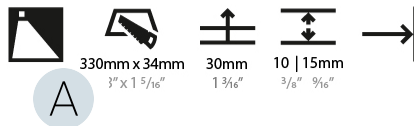

GENERAL

Series: Delight
Subseries: Delight String Step
Brand: Prolicht
Division: Architectural
Mounting Type: Recessed
Mounting Location: Wall
Subcategory: Step Light

PHYSICAL

Shape: Rectangle
Length (mm): 340
Length (in): 13 ³/₈
Height (mm): 40
Depth (mm): 27
Height (in): 1 ⁹/₁₆
Depth (in): 1 ¹/₁₆
Ceiling Thickness (mm): 10 / 12 / 15
Ceiling Thickness (in): 3/8 or 1/2 or 9/16
Min. Recessing Depth (mm): 30
Min. Recessing Depth (in): 1 ³/₁₆
Light Distribution: Asymmetric
Weight (kg): 0.404
Weight (lbs): 0.89
Fixture Finish: SSR / BKV / CWI / CRY / HAB / UFT / ITA / RUA / FTG / MYG / LOD / PUS / FRO / FUP / KIA / POP / BLS / SPG / MEY / GOH / GUM / CHC / COM / ABZ / JAG / OBR / MOS / ROR
Fixture Material: Aluminum
Cut-out Measurements: 330mm / 13" x 34mm / 1 5/16"

ELECTRICAL

Lamp Type: LED (Zhaga Standard)
Input Wattage (W): 4
Total Output Wattage (W): 3.6
Dimming: 0-10V Dimming / Phase Dimming (120Vac Only)
Driver Included: No
Driver Location: Remote
Driver Type: Constant Voltage - 120 / 277Vac
Driver Class: Class 2
Input Voltage (V): 120 - 277
Output Voltage (V): 24

LED

Number of LEDs: 1
Color Temperature (°K): 3000 / 3500 / 5000
Max. Delivered Lumen (lm): 120
CRI: >80 CRI
Lamp Life (hrs): 50000

OPTICAL

RATINGS AND CERTIFICATIONS

Certified By: Certified for North American Standards
IP rating: IP20