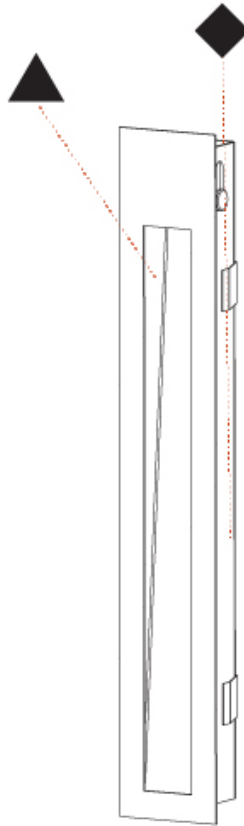

#### PHYSICAL

Shape: Rectangle
Width (mm): 40
Width (in): 1 9/16
Height (mm): 250
Depth (mm): 26
Height (in): 9 13/16
Depth (in): 1
Ceiling Thickness (mm): 10 / 12 / 15
Ceiling Thickness (in): 3/8 or 1/2 or 9/16
Min. Recessing Depth (mm): 30
Min. Recessing Depth (in): 1 3/16
Light Distribution: Asymmetric
Weight (kg): .83
Weight (lbs): 1.8
Fixture Finish: SSR / BKV / CWI / CRY / HAB / UFT / ITA / RUA / FTG / MYG / LOD / PUS / FRO / FUP / KIA / POP / BLS / SPG / MEY / GOH / GUM / CHC / COM / ABZ / JAG / OBR / MOS / ROR
Fixture Material: Aluminum
Cut-out Measurements: 240mm / 9 7/16" x 34mm / 1 5/16"

#### PHYSICAL

Shape: Rectangle
Width (mm): 40
Width (in): 1 9/16
Height (mm): 150
Depth (mm): 26
Height (in): 5 7/8
Depth (in): 1
Ceiling Thickness (mm): 10 / 12 / 15
Ceiling Thickness (in): 3/8 or 1/2 or 9/16
Min. Recessing Depth (mm): 30
Min. Recessing Depth (in): 1 3/16
Light Distribution: Asymmetric
Weight (kg): 0.21
Weight (lbs): 0.46
Screws: No visible screws
Fixture Finish: SSR / BKV / CWI / CRY / HAB / UFT / ITA / RUA / FTG / MYG / LOD / PUS / FRO / FUP / KIA / POP / BLS / SPG / MEY / GOH / GUM / CHC / COM / ABZ / JAG / OBR / MOS / ROR
Fixture Material: Aluminum
Cut-out Measurements: 140mm / 5 1/2" x 34mm / 1 5/16"

#### PHYSICAL

Shape: Rectangle
Length (mm): 250
Length (in): 9 13/16
Width (mm): 40
Width (in): 1 9/16
Height (mm): 250
Depth (mm): 26
Height (in): 9 13/16
Depth (in): 1
Ceiling Thickness (mm): 10 / 12 / 15
Ceiling Thickness (in): 3/8 or 1/2 or 9/16
Min. Recessing Depth (mm): 30
Min. Recessing Depth (in): 1 3/16
Light Distribution: Asymmetric
Weight (kg): .83
Weight (lbs): 1.8
Fixture Finish: SSR / BKV / CWI / CRY / HAB / UFT / ITA / RUA / FTG / MYG / LOD / PUS / FRO / FUP / KIA / POP / BLS / SPG / MEY / GOH / GUM / CHC / COM / ABZ / JAG / OBR / MOS / ROR
Fixture Material: Aluminum
Cut-out Measurements: 240mm / 9 7/16" x 34mm / 1 5/16"

## DELIGHT STRING WIDE RECESSED

A35699-

PROJECT

TYPE

SPECIFIER

QUANTITY

DATE

A