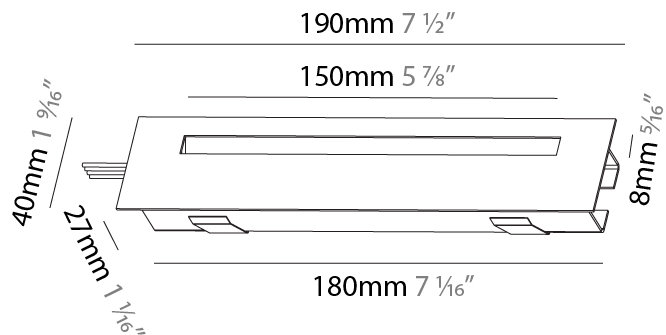

GENERAL

Series: Delight
Subseries: Delight String Step
Brand: Prolicht
Division: Architectural
Mounting Type: Recessed
Mounting Location: Wall
Subcategory: Step Light

PHYSICAL

Shape: Rectangle
Length (mm): 190
Length (in): 7 1/2
Height (mm): 40
Depth (mm): 27
Height (in): 1 9/16
Depth (in): 1 1/16
Ceiling Thickness (mm): 10 / 12 / 15
Ceiling Thickness (in): 3/8 or 1/2 or 9/16
Min. Recessing Depth (mm): 30
Min. Recessing Depth (in): 1 3/16
Light Distribution: Asymmetric
Weight (kg): 0.208
Weight (lbs): 0.4576
Fixture Finish: SSR / BKV / CWI / CRY / HAB / UFT / ITA / RUA / FTG / MYG / LOD / PUS / FRO / FUP / KIA / POP / BLS / SPG / MEY / GOH / GUM / CHC / COM / ABZ / JAG / OBR / MOS / ROR
Fixture Material: Aluminum
Cut-out Measurements: 140mm / 5 1/2" x 34mm / 1 5/16"

ELECTRICAL

Lamp Type: LED (Zhaga Standard)
Input Wattage (W): 2.2
Total Output Wattage (W): 2
Dimming: 0-10V Dimming / Phase Dimming (120Vac Only)
Driver Included: No
Driver Location: Remote
Driver Type: Constant Voltage - 120 / 277Vac
Driver Class: Class 2
Input Voltage (V): 120 - 277
Output Voltage (V): 24

LED

Number of LEDs: 1
Color Temperature (°K): 3000 / 3500 / 5000
Max. Delivered Lumen (lm): 60
CRI: >80 CRI
Lamp Life (hrs): 50000

OPTICAL

RATINGS AND CERTIFICATIONS

Certified By: Certified for North American Standards
IP rating: IP20

PROJECT
TYPE
SPECIFIER
QUANTITY
DATE