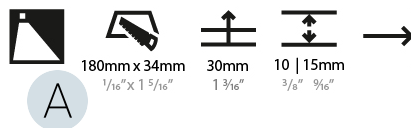

GENERAL

Series: Delight
Subseries: Delight String Step
Brand: Prolicht
Division: Architectural
Mounting Type: Recessed
Mounting Location: Wall
Subcategory: Step Light

PHYSICAL

Shape: Rectangle
Length (mm): 190
Length (in): 7 1/2
Height (mm): 40
Depth (mm): 27
Height (in): 1 9/16
Depth (in): 1 1/16
Ceiling Thickness (mm): 10 / 12 / 15
Ceiling Thickness (in): 3/8 or 1/2 or 9/16
Min. Recessing Depth (mm): 30
Min. Recessing Depth (in): 1 3/16
Light Distribution: Asymmetric
Weight (kg): 0.208
Weight (lbs): 0.4576
Fixture Finish: SSR / BKV / CWI / CRY / HAB / UFT / ITA / RUA / FTG / MYG / LOD / PUS / FRO / FUP / KIA / POP / BLS / SPG / MEY / GOH / GUM / CHC / COM / ABZ / JAG / OBR / MOS / ROR
Fixture Material: Aluminum
Cut-out Measurements: 140mm / 5 1/2" x 34mm / 1 5/16"

ELECTRICAL

Lamp Type: LED (Zhaga Standard)
Input Wattage (W): 2.2
Total Output Wattage (W): 2
Dimming: 0-10V Dimming / Phase Dimming (120Vac Only)
Driver Included: No
Driver Location: Remote
Driver Type: Constant Voltage - 120 / 277Vac
Driver Class: Class 2
Input Voltage (V): 120 - 277
Output Voltage (V): 24

LED

Number of LEDs: 1
Color Temperature (°K): 3000 / 3500 / 5000
Max. Delivered Lumen (lm): 60
CRI: >80 CRI
Lamp Life (hrs): 50000

OPTICAL

RATINGS AND CERTIFICATIONS

Certified By: Certified for North American Standards
IP rating: IP20

PROJECT
TYPE
SPECIFIER
QUANTITY
DATE