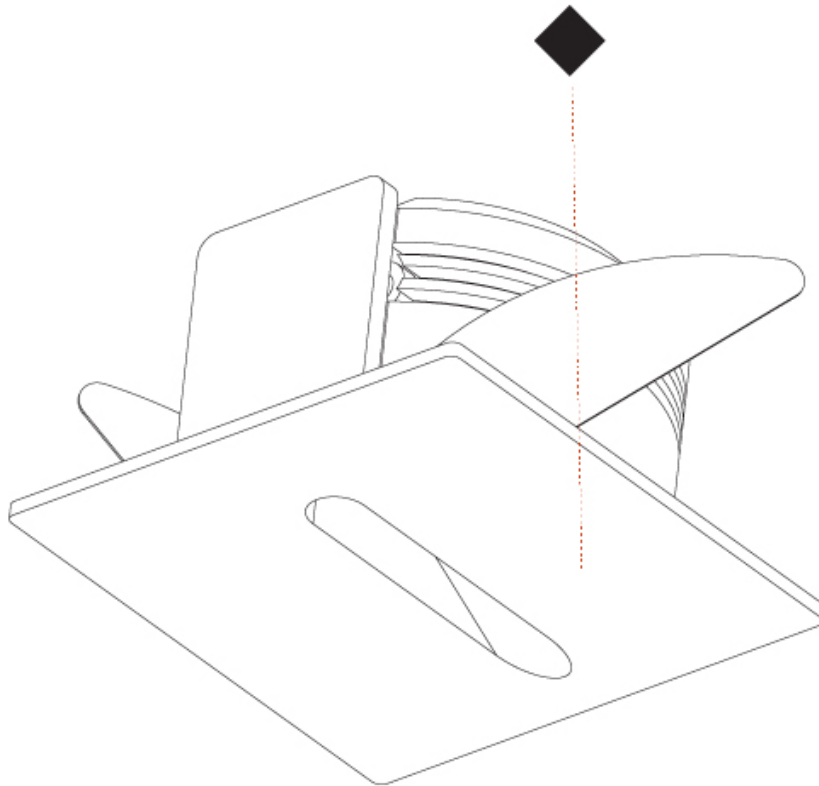

DELIGHT LOLLIPOP SQUARE RECESSED

A35694-

PROJECT	_____
TYPE	_____
SPECIFIER	_____
QUANTITY	_____
DATE	_____