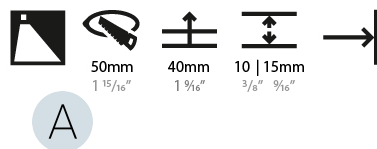

1. To build a product code in our configurator select the specify button on the base model # product page
2. To build a manual product code on this datasheet choose from the options listed below in blue font and add the suffix to the base model #

GENERAL

Series: Delight
Subseries: Delight Lollipop Square Wide
Brand: Prolicht
Division: Architectural
Mounting Type: Recessed
Mounting Location: Wall
Subcategory: Step Light

PHYSICAL

Shape: Square
Length (mm): 53
Length (in): 2 1/4
Height (mm): 53
Depth (mm): 35
Height (in): 2 1/4
Depth (in): 1 3/8
Min. Recessing Depth (mm): 40
Min. Recessing Depth (in): 1 9/16
Light Distribution: Asymmetric
Weight (kg): 0.11
Weight (lbs): 0.25
Fixture Finish: SSR / BKV / CWI / CRY / HAB / UFT / ITA / RUA / FTG / MYG / LOD / PUS / FRO / FUP / KIA / POP / BLS / SPG / MEY / GOH / GUM / CHC / COM / ABZ / JAG / OBR / MOS / ROR
Fixture Material: Aluminum

ELECTRICAL

Lamp Type: LED (Zhaga Standard)
Input Wattage (W): 2.2
Total Output Wattage (W): 2
Dimming: 0-10V Dimming / Phase Dimming (120Vac Only)
Driver Included: No
Driver Location: Remote
Driver Type: Constant Current - 120 / 277Vac
Input Voltage (V): 120 - 277
Constant Current (MA): 700

LED

Number of LEDs: 1
Color Temperature (°K): 2700 / 3000 / 4000
Max. Delivered Lumen (lm): 150 / 160 / 170
CRI: >90 CRI
Lamp Life (hrs): 50000

OPTICAL

RATINGS AND CERTIFICATIONS
Certified By: Certified for North American Standards
IP rating: IP20