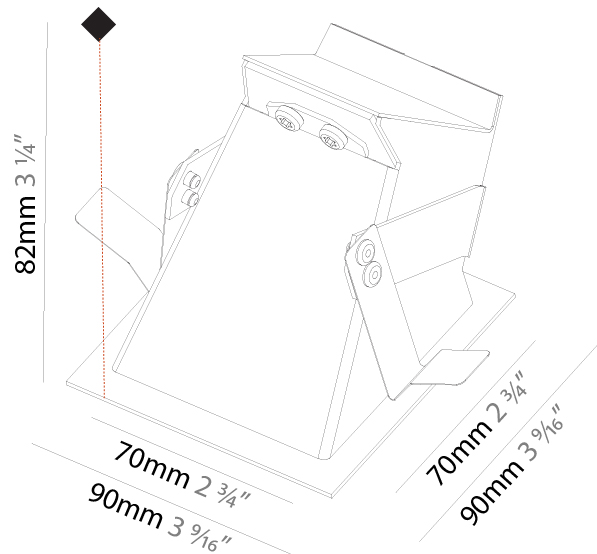

1. To build a product code in our configurator select the specify button on the base model # product page
2. To build a manual product code on this datasheet choose from the options listed below in blue font and add the suffix to the base model #

GENERAL

Series: Delight
Subseries: Delight Gooo! Floorwash
Brand: Prolicht
Division: Architectural
Mounting Type: Recessed
Mounting Location: Wall
Subcategory: Step Light

PHYSICAL

Shape: Square
Length (mm): 90
Length (in): 3 9/16
Width (mm): 90
Width (in): 3 9/16
Height (mm): 82
Height (in): 3 1/4
Min. Recessing Depth (mm): 90
Min. Recessing Depth (in): 3 9/16
Light Distribution: Asymmetric
Weight (kg): 0.3
Weight (lbs): 0.66
Fixture Finish: SSR / BKV / CWI / CRY / HAB / UFT / ITA / RUA / FTG / MYG / LOD / PUS / FRO / FUP / KIA / POP / BLS / SPG / MEY / GOH / GUM / CHC / COM / ABZ / JAG / OBR / MOS / ROR
Fixture Material: Metal

ELECTRICAL

Lamp Type: LED (Zhaga Standard)
Input Wattage (W): 4.4
Total Output Wattage (W): 4
Dimming: Non-Dimming / Phase Dimming (120Vac only) / 0-10V Dimming
Driver Included: No
Driver Location: Remote
Driver Type: Constant Current - Universal
Input Voltage (V): 120 - 277
Constant Current (MA): 350

LED

Number of LEDs: 1
Color Temperature (°K): 2700 / 3000 / 4000
Max. Delivered Lumen (lm): 240 / 270 / 290
CRI: >90 CRI
Lamp Life (hrs): 50000

OPTICAL

RATINGS AND CERTIFICATIONS

Certified By: Certified for North American Standards
IP rating: IP20