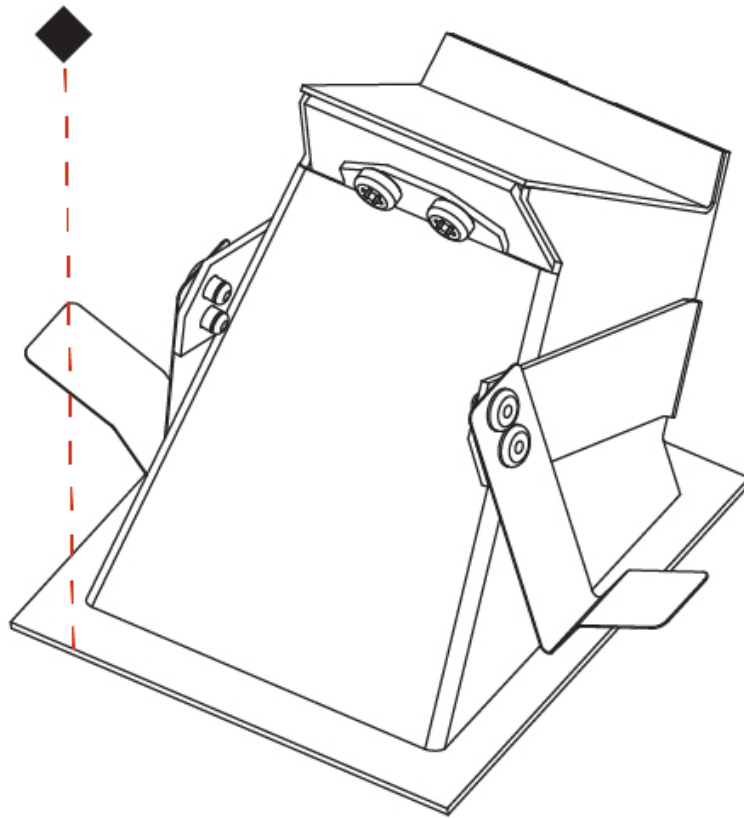

DELIGHT GOOO! FLOORWASH RECESSED

A35646-

PROJECT	_____
TYPE	_____
SPECIFIER	_____
QUANTITY	_____
DATE	_____