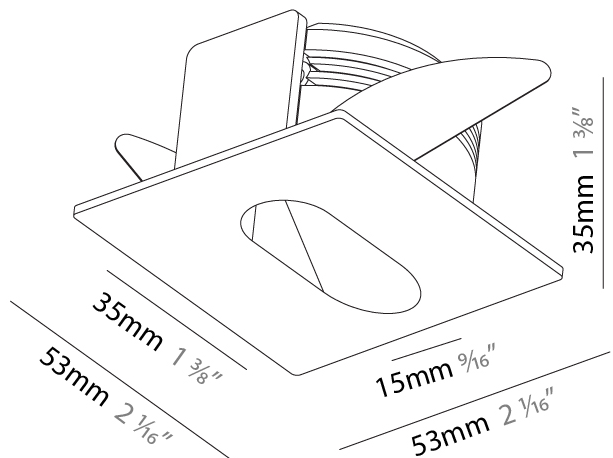

1. To build a product code in our configurator select the specify button on the base model # product page
2. To build a manual product code on this datasheet choose from the options listed below in blue font and add the suffix to the base model #

GENERAL

Series: Delight
Subseries: Delight Lollipop Square Wide
Brand: Prolicht
Division: Architectural
Mounting Type: Recessed
Mounting Location: Wall
Subcategory: Step Light

PHYSICAL

Shape: Square
Length (mm): 53
Length (in): 2 1/4
Height (mm): 53
Depth (mm): 35
Height (in): 2 1/4
Depth (in): 1 3/8
Min. Recessing Depth (mm): 40
Min. Recessing Depth (in): 1 9/16
Light Distribution: Asymmetric
Weight (kg): 0.11
Weight (lbs): 0.25
Fixture Finish: SSR / BKV / CWI / CRY / HAB / UFT / ITA / RUA / FTG / MYG / LOD / PUS / FRO / FUP / KIA / POP / BLS / SPG / MEY / GOH / GUM / CHC / COM / ABZ / JAG / OBR / MOS / ROR
Fixture Material: Aluminum

ELECTRICAL

Lamp Type: LED (Zhaga Standard)
Input Wattage (W): 2.2
Total Output Wattage (W): 2
Dimming: 0-10V Dimming / Phase Dimming (120Vac Only)
Driver Included: No
Driver Location: Remote
Driver Type: Constant Current - 120 / 277Vac
Input Voltage (V): 120 - 277
Constant Current (MA): 700

LED

Number of LEDs: 1
Color Temperature (°K): 2700 / 3000 / 4000
Max. Delivered Lumen (lm): 150 / 160 / 170
CRI: >90 CRI
Lamp Life (hrs): 50000

OPTICAL

RATINGS AND CERTIFICATIONS
Certified By: Certified for North American Standards
IP rating: IP20