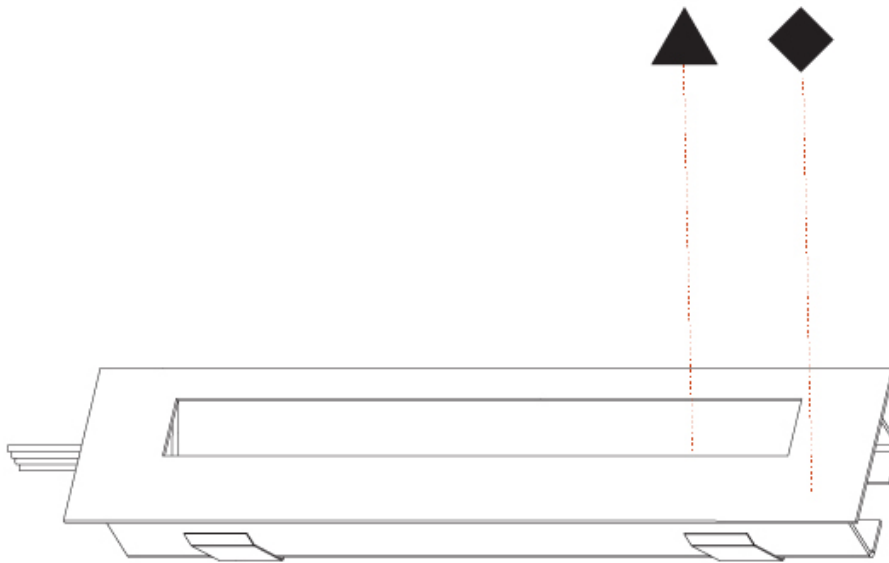

DELIGHT STRING STEP WIDE RECESSED

A35702-

PROJECT _____

TYPE _____

SPECIFIER _____

QUANTITY _____

DATE _____

DELIGHT COLOR FINISH CHART