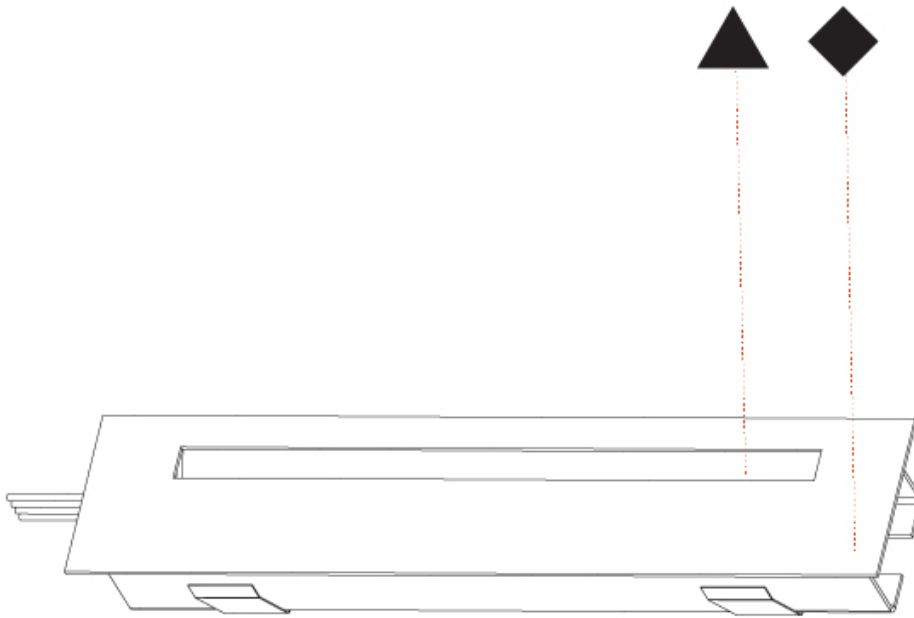

DELIGHT STRING STEP RECESSED

A35700-

PROJECT
TYPE
SPECIFIER
QUANTITY
DATE

PROJECT
TYPE
SPECIFIER
QUANTITY
DATE

DELIGHT STRING STEP WIDE RECESSED

A35702-

base number	LED Color Temp	Finishes (Diamond)	Finishes (Triangle)
	30/35/50		