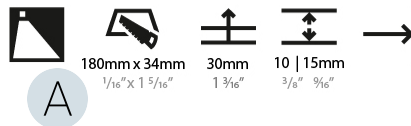

PROJECT	_____
TYPE	_____
SPECIFIER	_____
QUANTITY	_____
DATE	_____

DELIGHT STRING STEP RECESSED

A35700-

base number	LED Color Temp	Finishes (Diamond)	Finishes (Triangle)
	30/35/50		

- To build a product code in our configurator select the specify button on the base model # product page
- To build a manual product code on this datasheet choose from the options listed below in blue font and add the suffix to the base model #

PHYSICAL

Shape: Rectangle
 Length (mm): 190
 Length (in): 7 1/2
 Height (mm): 40
 Depth (mm): 27
 Height (in): 1 9/16
 Depth (in): 1 1/16
 Ceiling Thickness (mm): 10 / 12 / 15
 Ceiling Thickness (in): 3/8 or 1/2 or 9/16
 Min. Recessing Depth (mm): 30
 Min. Recessing Depth (in): 1 3/16
 Weight (kg): 0.208
 Weight (lbs): 0.4576
 Fixture Finish: SSR / BKV / CWI / CRY / HAB / UFT / ITA / RUA / FTG / MYG / LOD / PUS / FRO / FUP / KIA / POP / BLS / SPG / MEY / GOH / CHC / COM / ABZ / JAG / OBR / MOS / ROR
 Fixture Material: Aluminum
 Cut-out Measurements: 140mm / 5 1/2" x 34mm / 1 5/16"

LED

Number of LEDs: 1
 Color Temperature (°K): 3000 / 3500 / 5000
 Max. Delivered Lumen (lm): 60
 CRI: >80 CRI
 Lamp Life (hrs): 50000

OPTICAL

RATINGS AND CERTIFICATIONS

Certified By: Certified for North American Standards
 IP rating: IP20

PHYSICAL

Shape: Rectangle
 Length (mm): 190
 Length (in): 7 1/2
 Height (mm): 40
 Depth (mm): 27
 Height (in): 1 9/16
 Depth (in): 1 1/16
 Ceiling Thickness (mm): 10 / 12 / 15
 Ceiling Thickness (in): 3/8 or 1/2 or 9/16
 Min. Recessing Depth (mm): 30
 Min. Recessing Depth (in): 1 3/16
 Weight (kg): 0.208
 Weight (lbs): .4576
 Fixture Finish: SSR / BKV / CWI / CRY / HAB / UFT / ITA / RUA / FTG / MYG / LOD / PUS / FRO / FUP / KIA / POP / BLS / SPG / MEY / GOH / CHC / COM / ABZ / JAG / OBR / MOS / ROR
 Fixture Material: Aluminum
 Cut-out Measurements: 140mm / 5 1/2" x 34mm / 1 5/16"