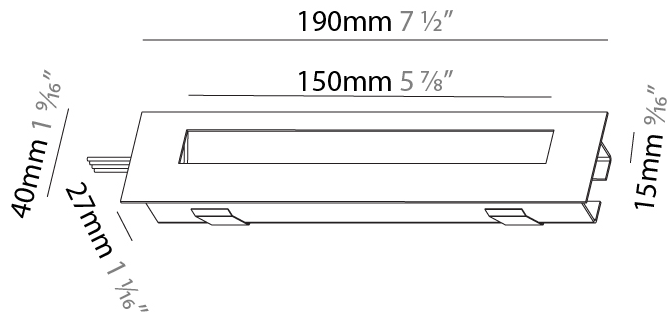

GENERAL

Series: Delight
Subseries: Delight String Step Wide
Partner: Prolicht
Division: Architectural
Installation: Recessed
Product Type: Step Light
Mounting Location: Wall
Light Distribution: Asymmetric

PHYSICAL

Shape: Rectangle
Length (mm): 190
Length (in): 7 1/2
Height (mm): 40
Depth (mm): 27
Height (in): 1 9/16
Depth (in): 1 1/16
Ceiling Thickness (mm): 10 / 12 / 15
Ceiling Thickness (in): 3/8 or 1/2 or 9/16
Min. Recessing Depth (mm): 30
Min. Recessing Depth (in): 1 3/16
Weight (kg): 0.208
Weight (lbs): .4576
Fixture Finish: SSR / BKV / CWI / CRY / HAB / UFT / ITA / RUA / FTG / MYG / LOD / PUS / FRO / FUP / KIA / POP / BLS / SPG / MEY / GOH / CHC / COM / ABZ / JAG / OBR / MOS / ROR
Fixture Material: Aluminum
Cut-out Measurements: 140mm / 5 1/2" x 34mm / 1 5/16"

ELECTRICAL

Lamp Type: LED (Zhaga Standard)
Input Wattage (W): 2.2
Total Output Wattage (W): 2
Dimming: 0-10V Dimming / Phase Dimming (120Vac Only)
Driver Included: No
Driver Location: Remote
Driver Type: Constant Voltage - 120 / 277Vac
Driver Class: Class 2
Input Voltage (V): 120 - 277
Output Voltage (V): 24

LED

Number of LEDs: 1
Color Temperature (°K): 3000 / 3500 / 5000
Max. Delivered Lumen (lm): 60
CRI: >80 CRI
Lamp Life (hrs): 50000

OPTICAL

RATINGS AND CERTIFICATIONS

Certified By: Certified for North American Standards
IP rating: IP20