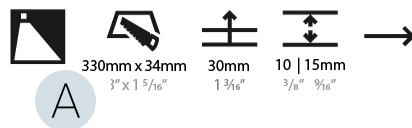

GENERAL

Series: Delight
Subseries: Delight String Step
Partner: Prolicht
Division: Architectural
Installation: Recessed
Product Type: Step Light
Mounting Location: Wall
Light Distribution: Asymmetric

PHYSICAL

Shape: Rectangle
Length (mm): 340
Length (in): 13 3/8
Height (mm): 40
Depth (mm): 27
Height (in): 1 9/16
Depth (in): 1 1/16
Ceiling Thickness (mm): 10 / 12 / 15
Ceiling Thickness (in): 3/8 or 1/2 or 9/16
Min. Recessing Depth (mm): 30
Min. Recessing Depth (in): 1 3/16
Weight (kg): 0.404
Weight (lbs): 0.89
Fixture Finish: SSR / BKV / CWI / CRY / HAB / UFT / ITA / RUA / FTG / MYG / LOD / PUS / FRO / FUP / KIA / POP / BLS / SPG / MEY / GOH / CHC / COM / ABZ / JAG / OBR / MOS / ROR
Fixture Material: Aluminum
Cut-out Measurements: 330mm / 13" x 34mm / 1 5/16"

ELECTRICAL

Lamp Type: LED (Zhaga Standard)
Input Wattage (W): 4
Total Output Wattage (W): 3.6
Dimming: 0-10V Dimming / Phase Dimming (120Vac Only)
Driver Included: No
Driver Location: Remote
Driver Type: Constant Voltage - 120 / 277Vac
Driver Class: Class 2
Input Voltage (V): 120 - 277
Output Voltage (V): 24

LED

Number of LEDs: 1
Color Temperature (°K): 3000 / 3500 / 5000
Max. Delivered Lumen (lm): 120
CRI: >80 CRI
Lamp Life (hrs): 50000

OPTICAL

RATINGS AND CERTIFICATIONS

Certified By: Certified for North American Standards
IP rating: IP20