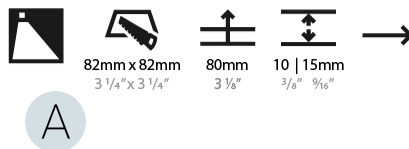

GENERAL

Series: Delight
Subseries: Delight Gooo!
Partner: Prolicht
Division: Architectural
Installation: Recessed
Product Type: Step Light
Mounting Location: Wall
Light Distribution: Asymmetric

PHYSICAL

Shape: Square
Length (mm): 90
Length (in): 3 ⁹/₁₆
Height (mm): 90
Depth (mm): 72
Height (in): 3 ⁹/₁₆
Depth (in): 2 ¹³/₁₆
Ceiling Thickness (mm): 10 / 12.5 / 15
Ceiling Thickness (in): 3/8 or 1/2 or 9/16
Min. Recessing Depth (mm): 15
Min. Recessing Depth (in): 9/16
Weight (kg): 0.3
Weight (lbs): 0.66
Fixture Finish: SSR / BKV / CWI / CRY / HAB / UFT / ITA / RUA / FTG / MYG / LOD / PUS / FRO / FUP / KIA / POP / BLS / SPG / MEY / GOH / CHC / COM / ABZ / JAG / OBR / MOS / ROR
Fixture Material: Aluminum

ELECTRICAL

Lamp Type: LED (Zhaga Standard)
Input Wattage (W): 2.2
Total Output Wattage (W): 2
Dimming: Non-Dimming / Phase Dimming (120Vac only) / 0-10V Dimming
Driver Included: No
Driver Location: Remote
Driver Type: Constant Current - Universal
Driver Class: Class 2
Input Voltage (V): 120 - 277
Constant Current (MA): 700

LED

Number of LEDs: 1
Color Temperature (°K): 2700 / 3000 / 4000
Max. Delivered Lumen (lm): 50
CRI: >90 CRI
Lamp Life (hrs): 50000

OPTICAL

RATINGS AND CERTIFICATIONS

Certified By: Certified for North American Standards
IP rating: IP20