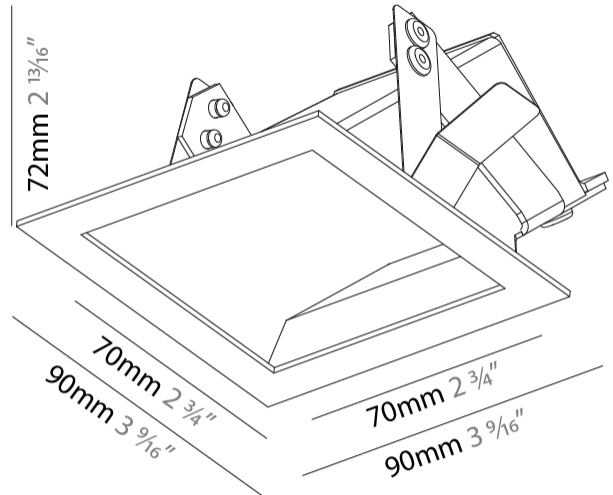

GENERAL

Series: Delight
Subseries: Delight Gooo!
Partner: Prolicht
Division: Architectural
Installation: Recessed
Product Type: Step Light
Mounting Location: Wall
Light Distribution: Asymmetric

PHYSICAL

Shape: Square
Length (mm): 90
Length (in): 3 ⁹/₁₆
Height (mm): 90
Depth (mm): 72
Height (in): 3 ⁹/₁₆
Depth (in): 2 ¹³/₁₆
Ceiling Thickness (mm): 10 / 12.5 / 15
Ceiling Thickness (in): 3/8 or 1/2 or 9/16
Min. Recessing Depth (mm): 15
Min. Recessing Depth (in): 9/16
Weight (kg): 0.3
Weight (lbs): 0.66
Fixture Finish: SSR / BKV / CWI / CRY / HAB / UFT / ITA / RUA / FTG / MYG / LOD / PUS / FRO / FUP / KIA / POP / BLS / SPG / MEY / GOH / CHC / COM / ABZ / JAG / OBR / MOS / ROR
Fixture Material: Aluminum

ELECTRICAL

Lamp Type: LED (Zhaga Standard)
Input Wattage (W): 2.2
Total Output Wattage (W): 2
Dimming: Non-Dimming / Phase Dimming (120Vac only) / 0-10V Dimming
Driver Included: No
Driver Location: Remote
Driver Type: Constant Current - Universal
Driver Class: Class 2
Input Voltage (V): 120 - 277
Constant Current (MA): 700

LED

Number of LEDs: 1
Color Temperature (°K): 2700 / 3000 / 4000
Max. Delivered Lumen (lm): 50
CRI: >90 CRI
Lamp Life (hrs): 50000

OPTICAL

RATINGS AND CERTIFICATIONS

Certified By: Certified for North American Standards
IP rating: IP20