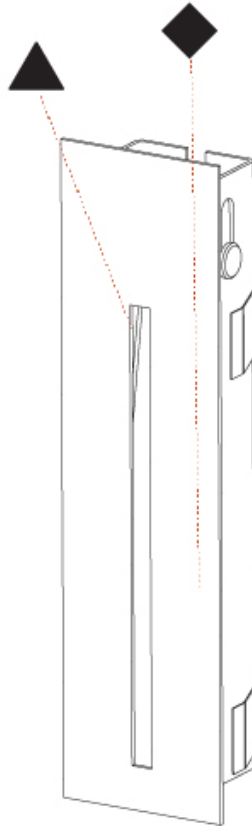

DELIGHT STRING RECESSED

A35696-

PROJECT

TYPE

SPECIFIER

QUANTITY

DATE

A

GENERAL

Series: Delight
 Subseries: Delight String
 Brand: Prolicht
 Division: Architectural
 Mounting Type: Recessed
 Mounting Location: Wall
 Subcategory: Step Light

PHYSICAL

Shape: Rectangle
 Width (mm): 40
 Width (in): 1 9/16
 Height (mm): 250
 Depth (mm): 26
 Height (in): 9 13/16
 Depth (in): 1
 Ceiling Thickness (mm): 10 / 12 / 15
 Ceiling Thickness (in): 3/8 or 1/2 or 9/16
 Min. Recessing Depth (mm): 30
 Min. Recessing Depth (in): 1 3/16
 Light Distribution: Asymmetric
 Weight (kg): .83
 Weight (lbs): 1.8
 Fixture Finish: SSR / BKV / CWI / CRY / HAB / UFT / ITA / RUA / FTG / MYG / LOD / PUS / FRO / FUP / KIA / POP / BLS / SPG / MEY / GOH / GUM / CHC / COM / ABZ / JAG / OBR / MOS / ROR
 Fixture Material: Aluminum
 Cut-out Measurements: 240mm / 9 7/16" x 34mm / 1 5/16"