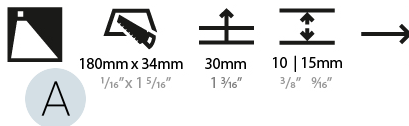

GENERAL

Series: Delight
Subseries: Delight String Step
Partner: Prolicht
Division: Architectural
Installation: Recessed
Product Type: Step Light
Mounting Location: Wall
Light Distribution: Asymmetric

PHYSICAL

Shape: Rectangle
Length (mm): 190
Length (in): 7 1/2
Height (mm): 40
Depth (mm): 27
Height (in): 1 9/16
Depth (in): 1 1/16
Ceiling Thickness (mm): 10 / 12 / 15
Ceiling Thickness (in): 3/8 or 1/2 or 9/16
Min. Recessing Depth (mm): 30
Min. Recessing Depth (in): 1 3/16
Weight (kg): 0.208
Weight (lbs): 0.4576
Fixture Finish: SSR / BKV / CWI / CRY / HAB / UFT / ITA / RUA / FTG / MYG / LOD / PUS / FRO / FUP / KIA / POP / BLS / SPG / MEY / GOH / CHC / COM / ABZ / JAG / OBR / MOS / ROR
Fixture Material: Aluminum
Cut-out Measurements: 140mm / 5 1/2" x 34mm / 1 5/16"

ELECTRICAL

Lamp Type: LED (Zhaga Standard)
Input Wattage (W): 2.2
Total Output Wattage (W): 2
Dimming: 0-10V Dimming / Phase Dimming (120Vac Only)
Driver Included: No
Driver Location: Remote
Driver Type: Constant Voltage - 120 / 277Vac
Driver Class: Class 2
Input Voltage (V): 120 - 277
Output Voltage (V): 24

LED

Number of LEDs: 1
Color Temperature (°K): 3000 / 3500 / 5000
Max. Delivered Lumen (lm): 60
CRI: >80 CRI
Lamp Life (hrs): 50000

OPTICAL

RATINGS AND CERTIFICATIONS

Certified By: Certified for North American Standards
IP rating: IP20