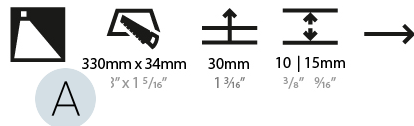

GENERAL

Series: Delight
Subseries: Delight String Step
Brand: Prolicht
Division: Architectural
Mounting Type: Recessed
Mounting Location: Wall
Subcategory: Step Light

PHYSICAL

Shape: Rectangle
Length (mm): 340
Length (in): 13 ³/₈
Height (mm): 40
Depth (mm): 27
Height (in): 1 ⁹/₁₆
Depth (in): 1 ⁷/₁₆
Ceiling Thickness (mm): 10 / 12 / 15
Ceiling Thickness (in): 3/8 or 1/2 or 9/16
Min. Recessing Depth (mm): 30
Min. Recessing Depth (in): 1 ³/₁₆
Light Distribution: Asymmetric
Weight (kg): 0.404
Weight (lbs): 0.89
Fixture Finish: SSR / BKV / CWI / CRY / HAB / UFT / ITA / RUA / FTG / MYG / LOD / PUS / FRO / FUP / KIA / POP / BLS / SPG / MEY / GOH / GUM / CHC / COM / ABZ / JAG / OBR / MOS / ROR
Fixture Material: Aluminum
Cut-out Measurements: 330mm / 13" x 34mm / 1 5/16"

ELECTRICAL

Lamp Type: LED (Zhaga Standard)
Input Wattage (W): 4
Total Output Wattage (W): 3.6
Dimming: 0-10V Dimming / Phase Dimming (120Vac Only)
Driver Included: No
Driver Location: Remote
Driver Type: Constant Voltage - 120 / 277Vac
Driver Class: Class 2
Input Voltage (V): 120 - 277
Output Voltage (V): 24

LED

Number of LEDs: 1
Color Temperature (°K): 3000 / 3500 / 5000
Max. Delivered Lumen (lm): 120
CRI: >80 CRI
Lamp Life (hrs): 50000

OPTICAL

RATINGS AND CERTIFICATIONS

Certified By: Certified for North American Standards
IP rating: IP20