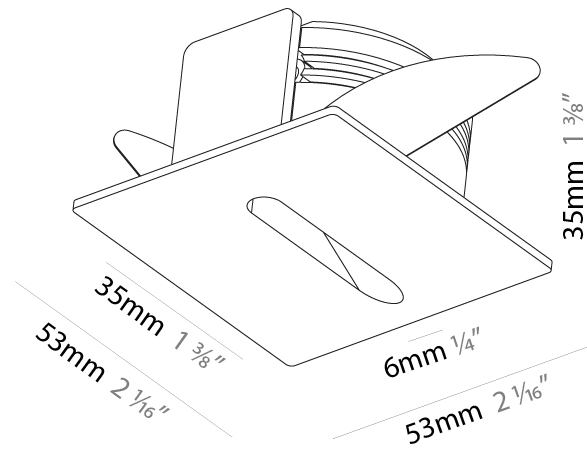

1. To build a product code in our configurator select the specify button on the base model # product page
2. To build a manual product code on this datasheet choose from the options listed below in blue font and add the suffix to the base model #

GENERAL

Series: Delight
Subseries: Delight Lollipop Square
Brand: Prolicht
Division: Architectural
Mounting Type: Recessed
Mounting Location: Wall
Subcategory: Step Light

PHYSICAL

Shape: Square
Length (mm): 53
Length (in): 2 1/16
Height (mm): 53
Depth (mm): 35
Height (in): 2 1/16
Depth (in): 1 3/8
Min. Recessing Depth (mm): 40
Min. Recessing Depth (in): 1 9/16
Light Distribution: Asymmetric
Weight (kg): 0.11
Weight (lbs): 0.25
Fixture Finish: SSR / BKV / CWI / CRY / HAB / UFT / ITA / RUA / FTG / MYG / LOD / PUS / FRO / FUP / KIA / POP / BLS / SPG / MEY / GOH / GUM / CHC / COM / ABZ / JAG / OBR / MOS / ROR
Fixture Material: Aluminum

ELECTRICAL

Lamp Type: LED (Zhaga Standard)
Input Wattage (W): 2.2
Total Output Wattage (W): 2
Dimming: 0-10V Dimming / Phase Dimming (120Vac Only)
Driver Included: No
Driver Location: Remote
Driver Type: Constant Current - 120 / 277Vac
Input Voltage (V): 120 - 277
Constant Current (MA): 700

LED

Number of LEDs: 1
Color Temperature (°K): 2700 / 3000 / 4000
Max. Delivered Lumen (lm): 80 / 80 / 90
Nominal Lumen (lm): 144
CRI: >90 CRI
Lamp Life (hrs): 50000

OPTICAL

RATINGS AND CERTIFICATIONS

Certified By: Certified for North American Standards
IP rating: IP20