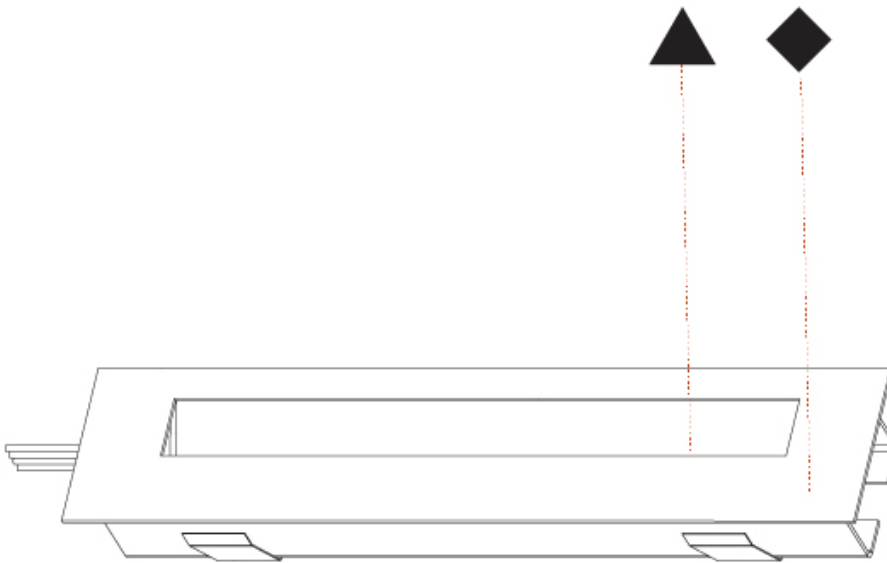

DELIGHT STRING STEP WIDE RECESSED

A35702-

PROJECT

TYPE

SPECIFIER

QUANTITY

DATE

A