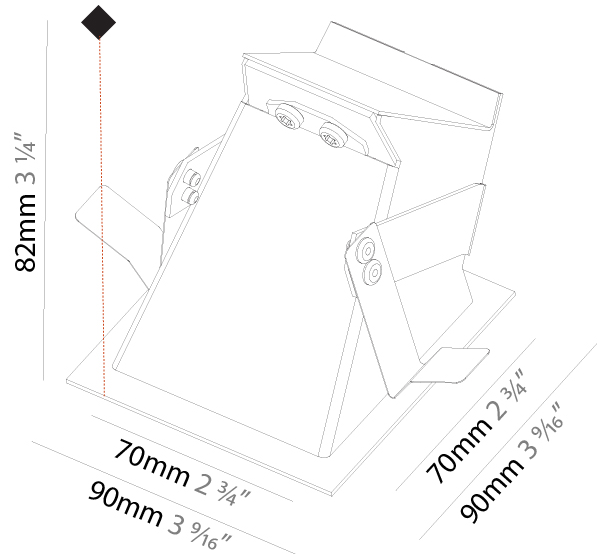

1. To build a product code in our configurator select the specify button on the base model # product page
2. To build a manual product code on this datasheet choose from the options listed below in blue font and add the suffix to the base model #

GENERAL

Series: Delight
Subseries: Delight Gooo! Floorwash
Partner: Prolicht
Division: Architectural
Installation: Recessed
Product Type: Step Light
Mounting Location: Wall
Light Distribution: Asymmetric

PHYSICAL

Shape: Square
Length (mm): 90
Length (in): 3 ⁹/₁₆
Width (mm): 90
Width (in): 3 ⁹/₁₆
Height (mm): 82
Height (in): 3 ¹/₄
Min. Recessing Depth (mm): 90
Min. Recessing Depth (in): 3 ⁹/₁₆
Weight (kg): 0.3
Weight (lbs): 0.66
Fixture Finish: SSR / BKV / CWI / CRY / HAB / UFT / ITA / RUA / FTG / MYG / LOD / PUS / FRO / FUP / KIA / POP / BLS / SPG / MEY / GOH / CHC / COM / ABZ / JAG / OBR / MOS / ROR
Fixture Material: Metal

ELECTRICAL

Lamp Type: LED (Zhaga Standard)
Input Wattage (W): 2.1
Total Output Wattage (W): 1.9
Dimming: Non-Dimming / Phase Dimming (120Vac only) / 0-10V Dimming
Driver Included: No
Driver Location: Remote
Driver Type: Constant Current - Universal
Input Voltage (V): 120 - 277
Constant Current (MA): 350

LED

Number of LEDs: 1
Color Temperature (°K): 2700 / 3000 / 4000
Max. Delivered Lumen (lm): 121 / 128 / 146
CRI: >90 CRI
Lamp Life (hrs): 50000

OPTICAL

RATINGS AND CERTIFICATIONS

Certified By: Certified for North American Standards
IP rating: IP20