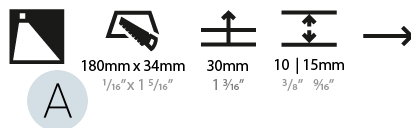

GENERAL

Series: Delight
Subseries: Delight String Step
Brand: Prolicht
Division: Architectural
Mounting Type: Recessed
Mounting Location: Wall
Subcategory: Step Light

PHYSICAL

Shape: Rectangle
Length (mm): 190
Length (in): 7 1/2
Height (mm): 40
Depth (mm): 27
Height (in): 1 9/16
Depth (in): 1 1/16
Ceiling Thickness (mm): 10 / 12 / 15
Ceiling Thickness (in): 3/8 or 1/2 or 9/16
Min. Recessing Depth (mm): 30
Min. Recessing Depth (in): 1 3/16
Light Distribution: Asymmetric
Weight (kg): 0.208
Weight (lbs): 0.4576
Fixture Finish: SSR / BKV / CWI / CRY / HAB / UFT / ITA / RUA / FTG / MYG / LOD / PUS / FRO / FUP / KIA / POP / BLS / SPG / MEY / GOH / GUM / CHC / COM / ABZ / JAG / OBR / MOS / ROR
Fixture Material: Aluminum
Cut-out Measurements: 140mm / 5 1/2" x 34mm / 1 5/16"

ELECTRICAL

Lamp Type: LED (Zhaga Standard)
Input Wattage (W): 2.2
Total Output Wattage (W): 2
Dimming: 0-10V Dimming / Phase Dimming (120Vac Only)
Driver Included: No
Driver Location: Remote
Driver Type: Constant Voltage - 120 / 277Vac
Driver Class: Class 2
Input Voltage (V): 120 - 277
Output Voltage (V): 24

LED

Number of LEDs: 1
Color Temperature (°K): 3000 / 3500 / 5000
Max. Delivered Lumen (lm): 60
CRI: >80 CRI
Lamp Life (hrs): 50000

OPTICAL

RATINGS AND CERTIFICATIONS

Certified By: Certified for North American Standards
IP rating: IP20