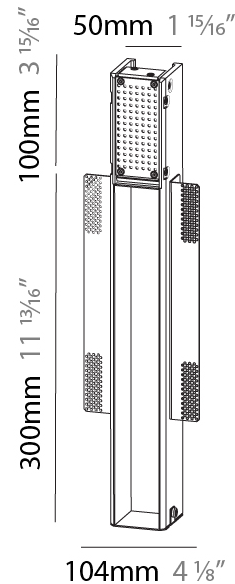

PHYSICAL

Shape: Rectangle
Width (mm): 50
Width (in): 1 15/16
Height (mm): 300
Depth (mm): 50
Height (in): 11 13/16
Depth (in): 1 15/16
Ceiling Thickness (mm): 10 / 12.5 / 15 / 25 / 30
Ceiling Thickness (in): 3/8 or 1/2 or 9/16 or 1 or 1 3/16
Min. Recessing Depth (mm): 90
Min. Recessing Depth (in): 3 9/16
Weight (kg): 1.2
Weight (lbs): 2.65
Fixture Finish: SSR / BKV / CWI / CRY / HAB / UFT / ITA / RUA / FTG / MYG / LOD / PUS / FRO / FUP / KIA / POP / BLS / SPG / MEY / GOH / CHC / COM / ABZ / JAG / OBR / MOS / ROR
Fixture Material: Aluminum
Cut-out Measurements: 402mm / 15 13/16" x 52mm / 2 1/16"
Upon Request: Unique Sizes Unique Ceiling Thickness

ELECTRICAL

Lamp Type: LED (Zhaga Standard)
Input Wattage (W): 1..1
Total Output Wattage (W): 1.0
Dimming: Non-Dimmable
Driver Included: Yes
Driver Location: Integrated
Driver Type: Constant Current - 120 / 277Vac
Driver Class: Class 2
Input Voltage (V): 120 - 277
Constant Current (MA): 350
Upon Request: Phase and 0-10V Dimming (Remote only)

LED

Number of LEDs: 1
Color Temperature (°K): 2700 / 3000 / 4000
Max. Delivered Lumen (lm): 57.4 / 60.2 / 64.8
CRI: >90 CRI
Lamp Life (hrs): 50000
Upon Request: RGB-W Special Color Temperature

OPTICAL

RATINGS AND CERTIFICATIONS

Certified By: Certified for North American Standards
IP rating: IP20