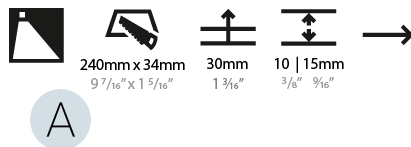

GENERAL

Series: Delight
Subseries: Delight String Wide
Brand: Prolicht
Division: Architectural
Mounting Type: Recessed
Mounting Location: Wall
Subcategory: Step Light

PHYSICAL

Shape: Rectangle
Length (mm): 250
Length (in): 9 ¹³/₁₆
Width (mm): 40
Width (in): 1 ⁹/₁₆
Height (mm): 250
Depth (mm): 26
Height (in): 9 ¹³/₁₆
Depth (in): 1
Ceiling Thickness (mm): 10 / 12 / 15
Ceiling Thickness (in): 3/8 or 1/2 or 9/16
Min. Recessing Depth (mm): 30
Min. Recessing Depth (in): 1 ³/₁₆
Light Distribution: Asymmetric
Weight (kg): .83
Weight (lbs): 1.8
Fixture Finish: SSR / BKV / CWI / CRY / HAB / UFT / ITA / RUA / FTG / MYG / LOD / PUS / FRO / FUP / KIA / POP / BLS / SPG / MEY / GOH / GUM / CHC / COM / ABZ / JAG / OBR / MOS / ROR
Fixture Material: Aluminum
Cut-out Measurements: 240mm / 9 7/16" x 34mm / 1 5/16"

ELECTRICAL

Lamp Type: LED (Zhaga Standard)
Input Wattage (W): 2.2
Total Output Wattage (W): 2
Dimming: 0-10V Dimming / Phase Dimming (120Vac Only)
Driver Included: No
Driver Location: Remote
Driver Type: Constant Current - 120 / 277Vac
Driver Class: Class 2
Input Voltage (V): 120 - 277
Constant Current (MA): 700

LED

Number of LEDs: 1
Color Temperature (°K): 2700 / 3000 / 3500 / 4000
Max. Delivered Lumen (lm): 60 / 60 / 68 / 70
CRI: >90 CRI
Lamp Life (hrs): 50000

OPTICAL

RATINGS AND CERTIFICATIONS

Certified By: Certified for North American Standards
IP rating: IP20