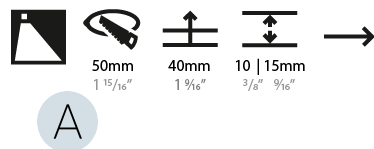

A35693- -
base number   Color   Finishes
                         Temperature   (Diamond)

1. To build a product code in our configurator select the specify button on the base model # product page
2. To build a manual product code on this datasheet choose from the options listed below in blue font and add the suffix to the base model #

GENERAL

Series: Delight
Subseries: Delight Lollipop Round Wide
Brand: Prolicht
Division: Architectural
Mounting Type: Recessed
Mounting Location: Wall
Subcategory: Step Light

PHYSICAL

Shape: Round
Diameter (mm): 55
Diameter (in): 2 ³/₁₆
Depth (mm): 35
Depth (in): 1 ³/₈
Min. Recessing Depth (mm): 40
Min. Recessing Depth (in): 1 ⁹/₁₆
Light Distribution: Asymmetric
Weight (kg): 0.11
Weight (lbs): 0.25
Fixture Finish: [SSR / BKV / CWI / CRY / HAB / UFT / ITA / RUA / FTG / MYG / LOD / PUS / FRO / FUP / KIA / POP / BLS / SPG / MEY / GOH / GUM / CHC / COM / ABZ / JAG / OBR / MOS / ROR](#)
Fixture Material: Aluminum

ELECTRICAL

Lamp Type: LED (Zhaga Standard)
Input Wattage (W): 2.2
Total Output Wattage (W): 2
Dimming: 0-10V Dimming / Phase Dimming (120Vac Only)
Driver Included: No
Driver Location: Remote
Driver Type: Constant Current - 120 / 277Vac
Input Voltage (V): 120 - 277
Constant Current (MA): 700

LED

Number of LEDs: 1
Color Temperature (°K): [2700 / 3000 / 4000](#)
Max. Delivered Lumen (lm): 150 / 160 / 170
CRI: >90 CRI
Lamp Life (hrs): 50000

OPTICAL

RATINGS AND CERTIFICATIONS

Certified By: Certified for North American Standards
IP rating: IP20