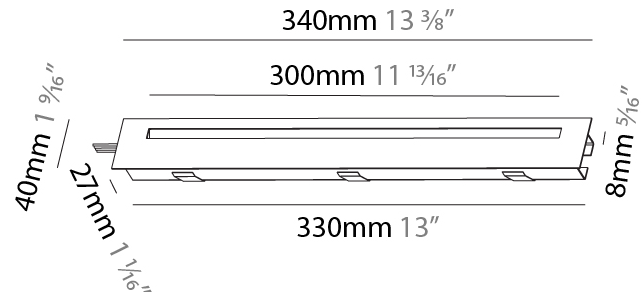

GENERAL

Series: Delight
Subseries: Delight String Step
Brand: Prolicht
Division: Architectural
Mounting Type: Recessed
Mounting Location: Wall
Subcategory: Step Light

PHYSICAL

Shape: Rectangle
Length (mm): 340
Length (in): 13 ³/₈
Height (mm): 40
Depth (mm): 27
Height (in): 1 ⁹/₁₆
Depth (in): 1 ⁷/₁₆
Ceiling Thickness (mm): 10 / 12 / 15
Ceiling Thickness (in): 3/8 or 1/2 or 9/16
Min. Recessing Depth (mm): 30
Min. Recessing Depth (in): 1 ³/₁₆
Light Distribution: Asymmetric
Weight (kg): 0.404
Weight (lbs): 0.89
Fixture Finish: SSR / BKV / CWI / CRY / HAB / UFT / ITA / RUA / FTG / MYG / LOD / PUS / FRO / FUP / KIA / POP / BLS / SPG / MEY / GOH / GUM / CHC / COM / ABZ / JAG / OBR / MOS / ROR
Fixture Material: Aluminum
Cut-out Measurements: 330mm / 13" x 34mm / 1 5/16"

ELECTRICAL

Lamp Type: LED (Zhaga Standard)
Input Wattage (W): 4
Total Output Wattage (W): 3.6
Dimming: 0-10V Dimming / Phase Dimming (120Vac Only)
Driver Included: No
Driver Location: Remote
Driver Type: Constant Voltage - 120 / 277Vac
Driver Class: Class 2
Input Voltage (V): 120 - 277
Output Voltage (V): 24

LED

Number of LEDs: 1
Color Temperature (°K): 3000 / 3500 / 5000
Max. Delivered Lumen (lm): 120
CRI: >80 CRI
Lamp Life (hrs): 50000

OPTICAL

RATINGS AND CERTIFICATIONS

Certified By: Certified for North American Standards
IP rating: IP20