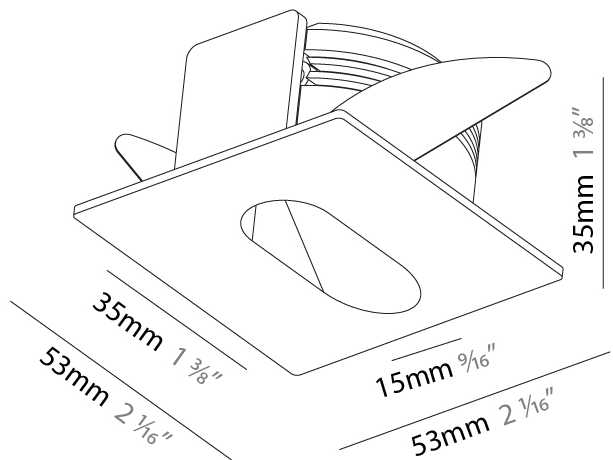

1. To build a product code in our configurator select the specify button on the base model # product page
2. To build a manual product code on this datasheet choose from the options listed below in blue font and add the suffix to the base model #

GENERAL

Series: Delight
Subseries: Delight Lollipop Square Wide
Brand: Prolicht
Division: Architectural
Mounting Type: Recessed
Mounting Location: Wall
Subcategory: Step Light

PHYSICAL

Shape: Square
Length (mm): 53
Length (in): 2 1/4
Height (mm): 53
Depth (mm): 35
Height (in): 2 1/4
Depth (in): 1 3/8
Min. Recessing Depth (mm): 40
Min. Recessing Depth (in): 1 9/16
Light Distribution: Asymmetric
Weight (kg): 0.11
Weight (lbs): 0.25
Fixture Finish: SSR / BKV / CWI / CRY / HAB / UFT / ITA / RUA / FTG / MYG / LOD / PUS / FRO / FUP / KIA / POP / BLS / SPG / MEY / GOH / GUM / CHC / COM / ABZ / JAG / OBR / MOS / ROR
Fixture Material: Aluminum

ELECTRICAL

Lamp Type: LED (Zhaga Standard)
Input Wattage (W): 2.2
Total Output Wattage (W): 2
Dimming: 0-10V Dimming / Phase Dimming (120Vac Only)
Driver Included: No
Driver Location: Remote
Driver Type: Constant Current - 120 / 277Vac
Input Voltage (V): 120 - 277
Constant Current (MA): 700

LED

Number of LEDs: 1
Color Temperature (°K): 2700 / 3000 / 4000
Max. Delivered Lumen (lm): 150 / 160 / 170
CRI: >90 CRI
Lamp Life (hrs): 50000

OPTICAL

RATINGS AND CERTIFICATIONS

Certified By: Certified for North American Standards
IP rating: IP20