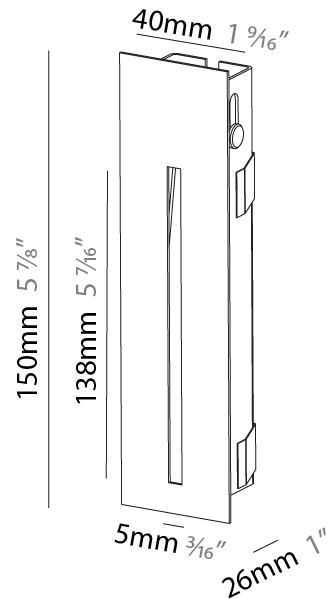

GENERAL

Series: Delight
Subseries: Delight String
Partner: Prolicht
Division: Architectural
Installation: Recessed
Product Type: Step Light
Mounting Location: Wall
Light Distribution: Asymmetric

PHYSICAL

Shape: Rectangle
Width (mm): 40
Width (in): 1 9/16
Height (mm): 150
Depth (mm): 26
Height (in): 5 7/8
Depth (in): 1
Ceiling Thickness (mm): 10 / 12 / 15
Ceiling Thickness (in): 3/8 or 1/2 or 9/16
Min. Recessing Depth (mm): 30
Min. Recessing Depth (in): 1 3/16
Weight (kg): .21
Weight (lbs): .46
Installation Requirement: 140mm / 5 1/2" x 34mm / 1 5/16"
Fixture Finish: SSR / BKV / CWI / CRY / HAB / UFT / ITA / RUA / FTG / MYG / LOD / PUS / FRO / FUP / KIA / POP / BLS / SPG / MEY / GOH / CHC / COM / ABZ / JAG / OBR / MOS / ROR
Fixture Material: Aluminum

ELECTRICAL

Lamp Type: LED (Zhaga Standard)
Input Wattage (W): 2.2
Total Output Wattage (W): 2
Dimming: Non-Dimming / Phase Dimming (120Vac only) / 0-10V Dimming
Driver Included: No
Driver Location: Remote
Driver Type: Constant Current - 120 / 277Vac
Driver Class: Class 2
Input Voltage (V): 120 - 277
Constant Current (MA): 700

LED

Number of LEDs: 1
Color Temperature (°K): 2700 / 3000 / 3500 / 4000
Max. Delivered Lumen (lm): 30
CRI: >90 CRI
Lamp Life (hrs): 50000

OPTICAL

RATINGS AND CERTIFICATIONS

Certified By: Certified for North American Standards
IP rating: IP20