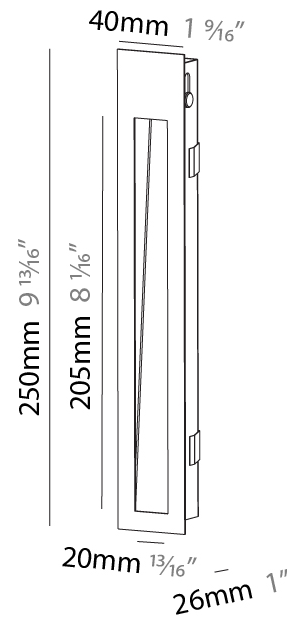

GENERAL

Series: Delight
Subseries: Delight String Wide
Brand: Prolicht
Division: Architectural
Mounting Type: Recessed
Mounting Location: Wall
Subcategory: Step Light

PHYSICAL

Shape: Rectangle
Length (mm): 250
Length (in): 9 ¹³/₁₆
Width (mm): 40
Width (in): 1 ⁹/₁₆
Height (mm): 250
Depth (mm): 26
Height (in): 9 ¹³/₁₆
Depth (in): 1
Ceiling Thickness (mm): 10 / 12 / 15
Ceiling Thickness (in): 3/8 or 1/2 or 9/16
Min. Recessing Depth (mm): 30
Min. Recessing Depth (in): 1 ³/₁₆
Light Distribution: Asymmetric
Weight (kg): .83
Weight (lbs): 1.8
Fixture Finish: SSR / BKV / CWI / CRY / HAB / UFT / ITA / RUA / FTG / MYG / LOD / PUS / FRO / FUP / KIA / POP / BLS / SPG / MEY / GOH / GUM / CHC / COM / ABZ / JAG / OBR / MOS / ROR
Fixture Material: Aluminum
Cut-out Measurements: 240mm / 9 7/16" x 34mm / 1 5/16"

ELECTRICAL

Lamp Type: LED (Zhaga Standard)
Input Wattage (W): 2.2
Total Output Wattage (W): 2
Dimming: 0-10V Dimming / Phase Dimming (120Vac Only)
Driver Included: No
Driver Location: Remote
Driver Type: Constant Current - 120 / 277Vac
Driver Class: Class 2
Input Voltage (V): 120 - 277
Constant Current (MA): 700

LED

Number of LEDs: 1
Color Temperature (°K): 2700 / 3000 / 3500 / 4000
Max. Delivered Lumen (lm): 60 / 60 / 68 / 70
CRI: >90 CRI
Lamp Life (hrs): 50000

OPTICAL

RATINGS AND CERTIFICATIONS

Certified By: Certified for North American Standards
IP rating: IP20