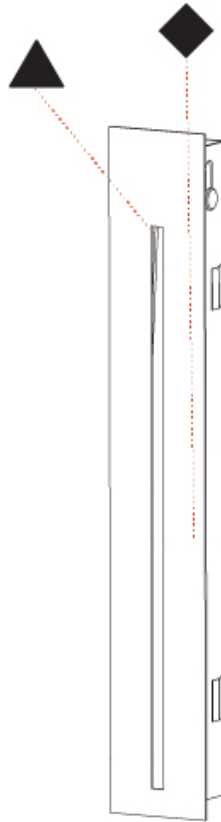

DELIGHT STRING RECESSED

A35697-

PROJECT

TYPE

SPECIFIER

QUANTITY

DATE

A