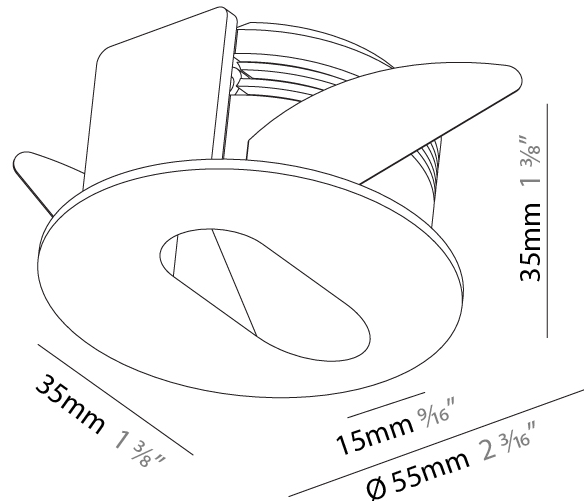

A35693- -
base number   Color   Finishes
                         Temperature   (Diamond)

1. To build a product code in our configurator select the specify button on the base model # product page
2. To build a manual product code on this datasheet choose from the options listed below in blue font and add the suffix to the base model #

GENERAL

Series: Delight
Subseries: Delight Lollipop Round Wide
Brand: Prolicht
Division: Architectural
Mounting Type: Recessed
Mounting Location: Wall
Subcategory: Step Light

PHYSICAL

Shape: Round
Diameter (mm): 55
Diameter (in): 2 ³/₁₆
Depth (mm): 35
Depth (in): 1 ³/₈
Min. Recessing Depth (mm): 40
Min. Recessing Depth (in): 1 ⁹/₁₆
Light Distribution: Asymmetric
Weight (kg): 0.11
Weight (lbs): 0.25
Fixture Finish: [SSR / BKV / CWI / CRY / HAB / UFT / ITA / RUA / FTG / MYG / LOD / PUS / FRO / FUP / KIA / POP / BLS / SPG / MEY / GOH / GUM / CHC / COM / ABZ / JAG / OBR / MOS / ROR](#)
Fixture Material: Aluminum

ELECTRICAL

Lamp Type: LED (Zhaga Standard)
Input Wattage (W): 2.2
Total Output Wattage (W): 2
Dimming: 0-10V Dimming / Phase Dimming (120Vac Only)
Driver Included: No
Driver Location: Remote
Driver Type: Constant Current - 120 / 277Vac
Input Voltage (V): 120 - 277
Constant Current (MA): 700

LED

Number of LEDs: 1
Color Temperature (°K): [2700 / 3000 / 4000](#)
Max. Delivered Lumen (lm): 150 / 160 / 170
CRI: >90 CRI
Lamp Life (hrs): 50000

OPTICAL

RATINGS AND CERTIFICATIONS

Certified By: Certified for North American Standards
IP rating: IP20