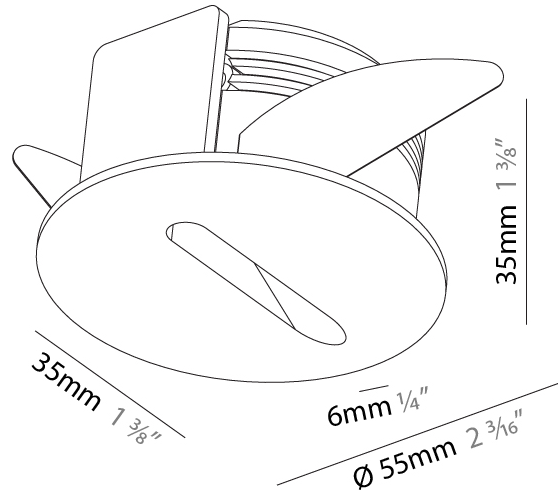

1. To build a product code in our configurator select the specify button on the base model # product page
2. To build a manual product code on this datasheet choose from the options listed below in blue font and add the suffix to the base model #

GENERAL

Series: Delight
Subseries: Delight Lollipop Round
Brand: Prolicht
Division: Architectural
Mounting Type: Recessed
Mounting Location: Wall
Subcategory: Step Light

PHYSICAL

Shape: Round
Diameter (mm): 55
Diameter (in): 2 3/16
Depth (mm): 35
Depth (in): 1 3/8
Ceiling Thickness (mm): 10 / 15
Min. Recessing Depth (mm): 40
Min. Recessing Depth (in): 1 9/16
Light Distribution: Asymmetric
Weight (kg): 0.11
Weight (lbs): 0.25
Fixture Finish: SSR / BKV / CWI / CRY / HAB / UFT / ITA / RUA / FTG / MYG / LOD / PUS / FRO / FUP / KIA / POP / BLS / SPG / MEY / GOH / GUM / CHC / COM / ABZ / JAG / OBR / MOS / ROR
Fixture Material: Aluminum
Cut-out Measurements: Ø50mm / 1 15/16"

ELECTRICAL

Lamp Type: LED (Zhaga Standard)
Input Wattage (W): 2.2
Total Output Wattage (W): 2
Dimming: 0-10V Dimming / Phase Dimming (120Vac Only)
Driver Included: No
Driver Location: Remote
Driver Type: Constant Current - 120 / 277Vac
Input Voltage (V): 120 - 277
Constant Current (MA): 700

LED

Number of LEDs: 1
Color Temperature (°K): 2700 / 3000 / 4000
Max. Delivered Lumen (lm): 80 / 80 / 90
CRI: >90 CRI
Lamp Life (hrs): 50000

OPTICAL

RATINGS AND CERTIFICATIONS

Certified By: Certified for North American Standards
IP rating: IP20