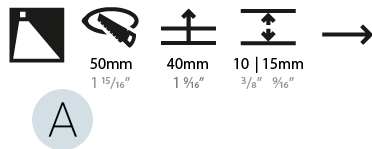

1. To build a product code in our configurator select the specify button on the base model # product page
2. To build a manual product code on this datasheet choose from the options listed below in blue font and add the suffix to the base model #

GENERAL

Series: Delight
Subseries: Delight Lollipop Square
Partner: Prolicht
Division: Architectural
Installation: Recessed
Product Type: Step Light
Mounting Location: Wall
Light Distribution: Asymmetric

PHYSICAL

Shape: Square
Length (mm): 53
Length (in): 2 1/16
Height (mm): 53
Depth (mm): 35
Height (in): 2 1/16
Depth (in): 1 3/8
Min. Recessing Depth (mm): 40
Min. Recessing Depth (in): 1 9/16
Weight (kg): 0.11
Weight (lbs): 0.25
Fixture Finish: SSR / BKV / CWI / CRY / HAB / UFT / ITA / RUA / FTG / MYG / LOD / PUS / FRO / FUP / KIA / POP / BLS / SPG / MEY / GOH / CHC / COM / ABZ / JAG / OBR / MOS / ROR
Fixture Material: Aluminum

ELECTRICAL

Lamp Type: LED (Zhaga Standard)
Input Wattage (W): 2.2
Total Output Wattage (W): 2
Dimming: 0-10V Dimming / Phase Dimming (120Vac Only)
Driver Included: No
Driver Location: Remote
Driver Type: Constant Current - 120 / 277Vac
Input Voltage (V): 120 - 277
Constant Current (MA): 700

LED

Number of LEDs: 1
Color Temperature (°K): 2700 / 3000 / 4000
Max. Delivered Lumen (lm): 80 / 80 / 90
Nominal Lumen (lm): 144
CRI: >90 CRI
Lamp Life (hrs): 50000

OPTICAL

RATINGS AND CERTIFICATIONS

Certified By: Certified for North American Standards
IP rating: IP20