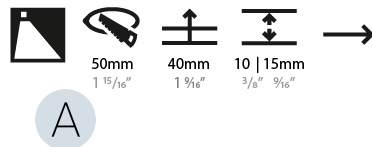

1. To build a product code in our configurator select the specify button on the base model # product page
2. To build a manual product code on this datasheet choose from the options listed below in blue font and add the suffix to the base model #

GENERAL

Series: Delight
Subseries: Delight Lollipop Round
Brand: Prolicht
Division: Architectural
Mounting Type: Recessed
Mounting Location: Wall
Subcategory: Step Light

PHYSICAL

Shape: Round
Diameter (mm): 55
Diameter (in): 2 3/16
Depth (mm): 35
Depth (in): 1 3/8
Ceiling Thickness (mm): 10 / 15
Min. Recessing Depth (mm): 40
Min. Recessing Depth (in): 1 9/16
Light Distribution: Asymmetric
Weight (kg): 0.11
Weight (lbs): 0.25
Fixture Finish: SSR / BKV / CWI / CRY / HAB / UFT / ITA / RUA / FTG / MYG / LOD / PUS / FRO / FUP / KIA / POP / BLS / SPG / MEY / GOH / GUM / CHC / COM / ABZ / JAG / OBR / MOS / ROR
Fixture Material: Aluminum
Cut-out Measurements: Ø50mm / 1 15/16"

ELECTRICAL

Lamp Type: LED (Zhaga Standard)
Input Wattage (W): 2.2
Total Output Wattage (W): 2
Dimming: 0-10V Dimming / Phase Dimming (120Vac Only)
Driver Included: No
Driver Location: Remote
Driver Type: Constant Current - 120 / 277Vac
Input Voltage (V): 120 - 277
Constant Current (MA): 700

LED

Number of LEDs: 1
Color Temperature (°K): 2700 / 3000 / 4000
Max. Delivered Lumen (lm): 80 / 80 / 90
CRI: >90 CRI
Lamp Life (hrs): 50000

OPTICAL

RATINGS AND CERTIFICATIONS

Certified By: Certified for North American Standards
IP rating: IP20