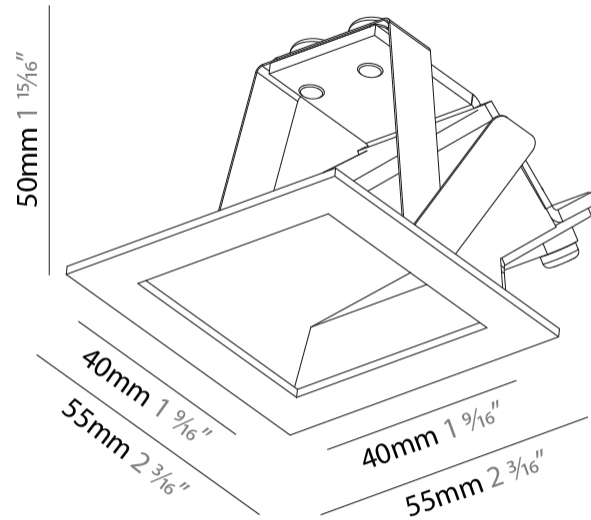

PHYSICAL

Shape: Square _____
Length (mm): 55 _____
Length (in): 2 ³/₁₆ _____
Height (mm): 55 _____
Depth (mm): 50 _____
Height (in): 2 ³/₁₆ _____
Depth (in): 1 ¹⁵/₁₆ _____
Ceiling Thickness (mm): 10-15 _____
Ceiling Thickness (in): 3/8 - 9/16 _____
Min. Recessing Depth (mm): 15 _____
Min. Recessing Depth (in): 9/16 _____
Weight (kg): 0.11 _____
Weight (lbs): 0.25 _____
Fixture Finish: SSR / BKV / CWI / CRY / HAB / UFT / ITA / RUA / FTG / MYG / LOD / PUS / FRO / FUP / KIA / POP / BLS / SPG / MEY / GOH / CHC / COM / ABZ / JAG / OBR / MOS / ROR _____
Fixture Material: Aluminum _____

ELECTRICAL

Lamp Type: LED (Zhaga Standard) _____
Input Wattage (W): 2.2 _____
Total Output Wattage (W): 2 _____
Dimming: Tri-Mode (Non-Dimming and Phase Dimming (120Vac only) and 0-10V Dimming) _____
Driver Included: No _____
Driver Location: Remote _____
Driver Type: Constant Current - Universal _____
Input Voltage (V): 120 - 277 _____
Constant Current (MA): 700 _____

LED

Number of LEDs: 1 _____
Color Temperature (°K): 2700 / 3000 / 4000 _____
Max. Delivered Lumen (lm): 50 _____
Nominal Lumen (lm): 170 _____
CRI: >90 CRI _____
Lamp Life (hrs): 50000 _____

OPTICAL

RATINGS AND CERTIFICATIONS

Certified By: Certified for North American Standards _____
IP rating: IP20 _____