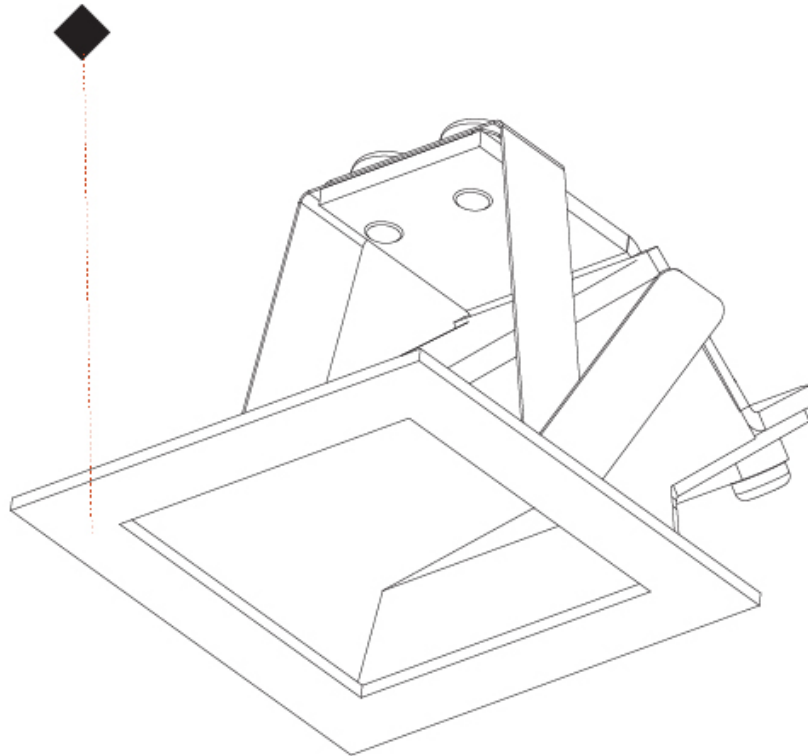

DELIGHT GOOO! RECESSED

A35644-

PROJECT	_____
TYPE	_____
SPECIFIER	_____
QUANTITY	_____
DATE	_____