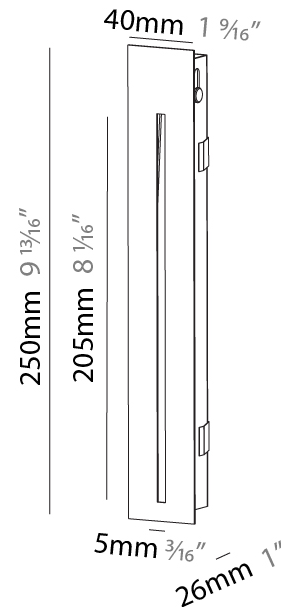

GENERAL

Series: Delight
Subseries: Delight String
Brand: Prolicht
Division: Architectural
Mounting Type: Recessed
Mounting Location: Wall
Subcategory: Step Light

PHYSICAL

Shape: Rectangle
Width (mm): 40
Width (in): 1 9/16
Height (mm): 250
Depth (mm): 26
Height (in): 9 13/16
Depth (in): 1
Ceiling Thickness (mm): 10 / 12 / 15
Ceiling Thickness (in): 3/8 or 1/2 or 9/16
Min. Recessing Depth (mm): 30
Min. Recessing Depth (in): 1 3/16
Light Distribution: Asymmetric
Weight (kg): .83
Weight (lbs): 1.8
Fixture Finish: SSR / BKV / CWI / CRY / HAB / UFT / ITA / RUA / FTG / MYG / LOD / PUS / FRO / FUP / KIA / POP / BLS / SPG / MEY / GOH / GUM / CHC / COM / ABZ / JAG / OBR / MOS / ROR
Fixture Material: Aluminum
Cut-out Measurements: 240mm / 9 7/16" x 34mm / 1 5/16"

ELECTRICAL

Lamp Type: LED (Zhaga Standard)
Input Wattage (W): 2.2
Total Output Wattage (W): 2
Dimming: Non-Dimming / Phase Dimming (120Vac only) / 0-10V Dimming
Driver Included: No
Driver Location: Remote
Driver Type: Constant Current - 120 / 277Vac
Driver Class: Class 2
Input Voltage (V): 120 - 277
Constant Current (MA): 700

LED

Number of LEDs: 1
Color Temperature (°K): 2700 / 3000 / 3500 / 4000
Max. Delivered Lumen (lm): 30
CRI: >90 CRI
Lamp Life (hrs): 50000

OPTICAL

RATINGS AND CERTIFICATIONS

Certified By: Certified for North American Standards
IP rating: IP20

PROJECT
TYPE
SPECIFIER
QUANTITY
DATE