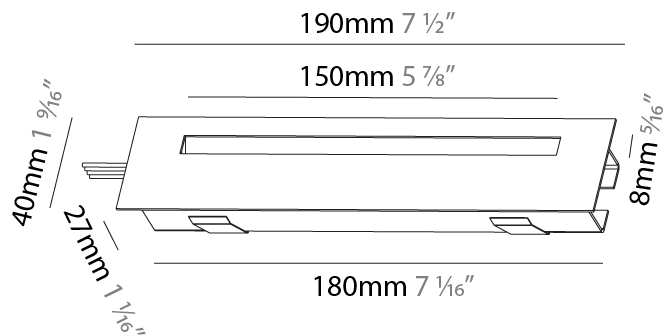

GENERAL

Series: Delight
Subseries: Delight String Step
Brand: Prolicht
Division: Architectural
Mounting Type: Recessed
Mounting Location: Wall
Subcategory: Step Light

PHYSICAL

Shape: Rectangle
Length (mm): 190
Length (in): 7 1/2
Height (mm): 40
Depth (mm): 27
Height (in): 1 9/16
Depth (in): 1 1/16
Ceiling Thickness (mm): 10 / 12 / 15
Ceiling Thickness (in): 3/8 or 1/2 or 9/16
Min. Recessing Depth (mm): 30
Min. Recessing Depth (in): 1 3/16
Light Distribution: Asymmetric
Weight (kg): 0.208
Weight (lbs): 0.4576
Fixture Finish: SSR / BKV / CWI / CRY / HAB / UFT / ITA / RUA / FTG / MYG / LOD / PUS / FRO / FUP / KIA / POP / BLS / SPG / MEY / GOH / GUM / CHC / COM / ABZ / JAG / OBR / MOS / ROR
Fixture Material: Aluminum
Cut-out Measurements: 140mm / 5 1/2" x 34mm / 1 5/16"

ELECTRICAL

Lamp Type: LED (Zhaga Standard)
Input Wattage (W): 2.2
Total Output Wattage (W): 2
Dimming: 0-10V Dimming / Phase Dimming (120Vac Only)
Driver Included: No
Driver Location: Remote
Driver Type: Constant Voltage - 120 / 277Vac
Driver Class: Class 2
Input Voltage (V): 120 - 277
Output Voltage (V): 24

LED

Number of LEDs: 1
Color Temperature (°K): 3000 / 3500 / 5000
Max. Delivered Lumen (lm): 60
CRI: >80 CRI
Lamp Life (hrs): 50000

OPTICAL

RATINGS AND CERTIFICATIONS

Certified By: Certified for North American Standards
IP rating: IP20