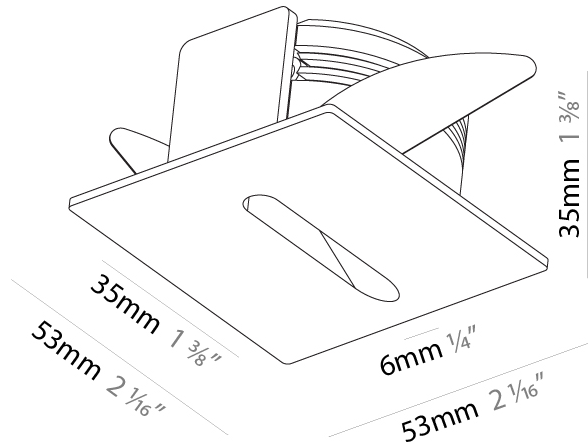

1. To build a product code in our configurator select the specify button on the base model # product page
2. To build a manual product code on this datasheet choose from the options listed below in blue font and add the suffix to the base model #

GENERAL

Series: Delight
Subseries: Delight Lollipop Square
Partner: Prolicht
Division: Architectural
Installation: Recessed
Product Type: Step Light
Mounting Location: Wall
Light Distribution: Asymmetric

PHYSICAL

Shape: Square
Length (mm): 53
Length (in): 2 1/16
Height (mm): 53
Depth (mm): 35
Height (in): 2 1/16
Depth (in): 1 3/8
Min. Recessing Depth (mm): 40
Min. Recessing Depth (in): 1 9/16
Weight (kg): 0.11
Weight (lbs): 0.25
Fixture Finish: SSR / BKV / CWI / CRY / HAB / UFT / ITA / RUA / FTG / MYG / LOD / PUS / FRO / FUP / KIA / POP / BLS / SPG / MEY / GOH / CHC / COM / ABZ / JAG / OBR / MOS / ROR
Fixture Material: Aluminum

ELECTRICAL

Lamp Type: LED (Zhaga Standard)
Input Wattage (W): 2.2
Total Output Wattage (W): 2
Dimming: 0-10V Dimming / Phase Dimming (120Vac Only)
Driver Included: No
Driver Location: Remote
Driver Type: Constant Current - 120 / 277Vac
Input Voltage (V): 120 - 277
Constant Current (MA): 700

LED

Number of LEDs: 1
Color Temperature (°K): 2700 / 3000 / 4000
Max. Delivered Lumen (lm): 80 / 80 / 90
Nominal Lumen (lm): 144
CRI: >90 CRI
Lamp Life (hrs): 50000

OPTICAL

RATINGS AND CERTIFICATIONS

Certified By: Certified for North American Standards
IP rating: IP20