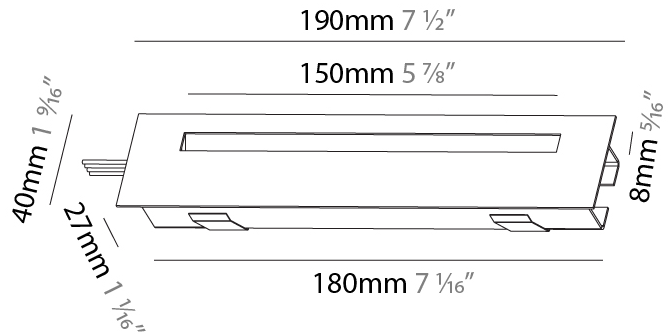

GENERAL

Series: Delight
Subseries: Delight String Step
Partner: Prolicht
Division: Architectural
Installation: Recessed
Product Type: Step Light
Mounting Location: Wall
Light Distribution: Asymmetric

PHYSICAL

Shape: Rectangle
Length (mm): 190
Length (in): 7 1/2
Height (mm): 40
Depth (mm): 27
Height (in): 1 9/16
Depth (in): 1 1/16
Ceiling Thickness (mm): 10 / 12 / 15
Ceiling Thickness (in): 3/8 or 1/2 or 9/16
Min. Recessing Depth (mm): 30
Min. Recessing Depth (in): 1 3/16
Weight (kg): 0.208
Weight (lbs): 0.4576
Fixture Finish: SSR / BKV / CWI / CRY / HAB / UFT / ITA / RUA / FTG / MYG / LOD / PUS / FRO / FUP / KIA / POP / BLS / SPG / MEY / GOH / CHC / COM / ABZ / JAG / OBR / MOS / ROR
Fixture Material: Aluminum
Cut-out Measurements: 140mm / 5 1/2" x 34mm / 1 5/16"

ELECTRICAL

Lamp Type: LED (Zhaga Standard)
Input Wattage (W): 2.2
Total Output Wattage (W): 2
Dimming: 0-10V Dimming / Phase Dimming (120Vac Only)
Driver Included: No
Driver Location: Remote
Driver Type: Constant Voltage - 120 / 277Vac
Driver Class: Class 2
Input Voltage (V): 120 - 277
Output Voltage (V): 24

LED

Number of LEDs: 1
Color Temperature (°K): 3000 / 3500 / 5000
Max. Delivered Lumen (lm): 60
CRI: >80 CRI
Lamp Life (hrs): 50000

OPTICAL

RATINGS AND CERTIFICATIONS

Certified By: Certified for North American Standards
IP rating: IP20