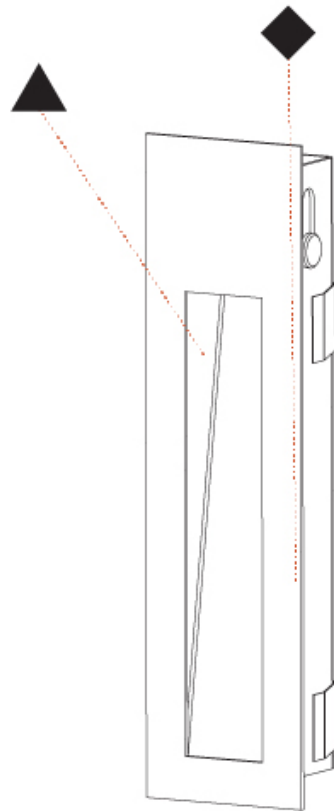

DELIGHT STRING WIDE RECESSED

A35698-

PROJECT

TYPE

SPECIFIER

QUANTITY

DATE

A