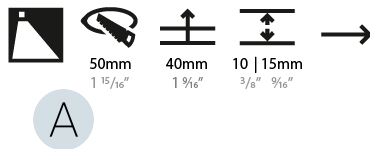

GENERAL

Series: Delight
Subseries: Delight Lollipop Round
Partner: Prolicht
Division: Architectural
Installation: Recessed
Product Type: Step Light
Mounting Location: Wall
Light Distribution: Asymmetric

PHYSICAL

Shape: Round
Diameter (mm): 55
Diameter (in): 2 ³/₁₆
Depth (mm): 35
Depth (in): 1 ³/₈
Ceiling Thickness (mm): 10 / 15
Min. Recessing Depth (mm): 40
Min. Recessing Depth (in): 1 ⁹/₁₆
Weight (kg): 0.11
Weight (lbs): 0.25
Fixture Finish: SSR / BKV / CWI / CRY / HAB / UFT / ITA / RUA / FTG / MYG / LOD / PUS / FRO / FUP / KIA / POP / BLS / SPG / MEY / GOH / CHC / COM / ABZ / JAG / OBR / MOS / ROR
Fixture Material: Aluminum
Cut-out Measurements: Ø50mm / 1 15/16"

ELECTRICAL

Lamp Type: LED (Zhaga Standard)
Input Wattage (W): 2.2
Total Output Wattage (W): 2
Dimming: 0-10V Dimming / Phase Dimming (120Vac Only)
Driver Included: No
Driver Location: Remote
Driver Type: Constant Current - 120 / 277Vac
Input Voltage (V): 120 - 277
Constant Current (MA): 700

LED

Number of LEDs: 1
Color Temperature (°K): 2700 / 3000 / 4000
Max. Delivered Lumen (lm): 80 / 80 / 90
CRI: >90 CRI
Lamp Life (hrs): 50000

OPTICAL

RATINGS AND CERTIFICATIONS

Certified By: Certified for North American Standards
IP rating: IP20

PROJECT
TYPE
SPECIFIER
QUANTITY
DATE