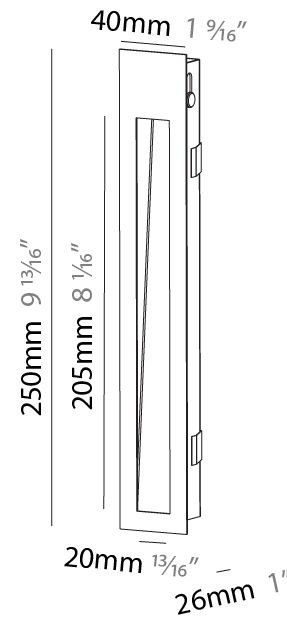

GENERAL

Series: Delight
Subseries: Delight String Wide
Brand: Prolicht
Division: Architectural
Mounting Type: Recessed
Mounting Location: Wall
Subcategory: Step Light

PHYSICAL

Shape: Rectangle
Length (mm): 250
Length (in): 9 ¹³/₁₆
Width (mm): 40
Width (in): 1 ⁹/₁₆
Height (mm): 250
Depth (mm): 26
Height (in): 9 ¹³/₁₆
Depth (in): 1
Ceiling Thickness (mm): 10 / 12 / 15
Ceiling Thickness (in): 3/8 or 1/2 or 9/16
Min. Recessing Depth (mm): 30
Min. Recessing Depth (in): 1 ³/₁₆
Light Distribution: Asymmetric
Weight (kg): .83
Weight (lbs): 1.8
Fixture Finish: SSR / BKV / CWI / CRY / HAB / UFT / ITA / RUA / FTG / MYG / LOD / PUS / FRO / FUP / KIA / POP / BLS / SPG / MEY / GOH / GUM / CHC / COM / ABZ / JAG / OBR / MOS / ROR
Fixture Material: Aluminum
Cut-out Measurements: 240mm / 9 7/16" x 34mm / 1 5/16"

ELECTRICAL

Lamp Type: LED (Zhaga Standard)
Input Wattage (W): 2.2
Total Output Wattage (W): 2
Dimming: 0-10V Dimming / Phase Dimming (120Vac Only)
Driver Included: No
Driver Location: Remote
Driver Type: Constant Current - 120 / 277Vac
Driver Class: Class 2
Input Voltage (V): 120 - 277
Constant Current (MA): 700

LED

Number of LEDs: 1
Color Temperature (°K): 2700 / 3000 / 3500 / 4000
Max. Delivered Lumen (lm): 60 / 60 / 68 / 70
CRI: >90 CRI
Lamp Life (hrs): 50000

OPTICAL

RATINGS AND CERTIFICATIONS

Certified By: Certified for North American Standards
IP rating: IP20