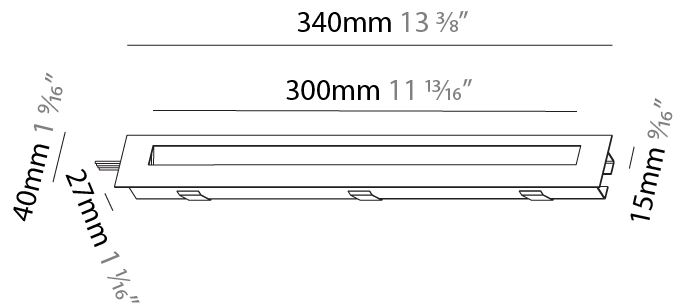

GENERAL

Series: Delight
Subseries: Delight String Step Wide
Brand: Prolicht
Division: Architectural
Mounting Type: Recessed
Mounting Location: Wall
Subcategory: Step Light

PHYSICAL

Shape: Rectangle
Length (mm): 340
Length (in): 13 3/8
Height (mm): 40
Depth (mm): 27
Height (in): 1 1/16
Depth (in): 1 1/16
Min. Recessing Depth (mm): 30
Min. Recessing Depth (in): 1 3/16
Light Distribution: Asymmetric
Weight (kg): 0.388
Weight (lbs): 0.854
Fixture Finish: SSR / BKV / CWI / CRY / HAB / UFT / ITA / RUA / FTG / MYG / LOD / PUS / FRO / FUP / KIA / POP / BLS / SPG / MEY / GOH / GUM / CHC / COM / ABZ / JAG / OBR / MOS / ROR
Fixture Material: Aluminum
Cut-out Measurements: 330mm / 13" x 34mm / 1 5/16"

ELECTRICAL

Lamp Type: LED (Zhaga Standard)
Input Wattage (W): 4
Total Output Wattage (W): 3.6
Dimming: 0-10V Dimming / Phase Dimming (120Vac Only)
Driver Included: No
Driver Location: Remote
Driver Type: Constant Voltage - 120 / 277Vac
Driver Class: Class 2
Input Voltage (V): 120 - 277
Output Voltage (V): 24

LED

Number of LEDs: 1
Color Temperature (°K): 3000 / 3500 / 5000
Max. Delivered Lumen (lm): 120
CRI: >80 CRI
Lamp Life (hrs): 50000

OPTICAL

RATINGS AND CERTIFICATIONS

Certified By: Certified for North American Standards
IP rating: IP20