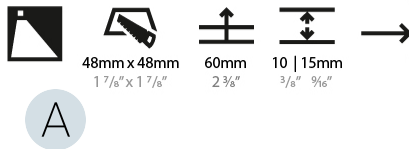

GENERAL

Series: Delight
Subseries: Delight Gooo!
Brand: Prolicht
Division: Architectural
Mounting Type: Recessed
Mounting Location: Wall
Subcategory: Step Light

PHYSICAL

Shape: Square
Length (mm): 55
Length (in): 2 ³/₁₆"
Height (mm): 55
Depth (mm): 50
Height (in): 2 ³/₁₆"
Depth (in): 1 ¹⁵/₁₆"
Ceiling Thickness (mm): 10-15
Ceiling Thickness (in): 3/8 - 9/16
Min. Recessing Depth (mm): 15
Min. Recessing Depth (in): 9/16
Light Distribution: Asymmetric
Weight (kg): 0.11
Weight (lbs): 0.25
Fixture Finish: SSR / BKV / CWI / CRY / HAB / UFT / ITA / RUA / FTG / MYG / LOD / PUS / FRO / FUP / KIA / POP / BLS / SPG / MEY / GOH / GUM / CHC / COM / ABZ / JAG / OBR / MOS / ROR
Fixture Material: Aluminum

ELECTRICAL

Lamp Type: LED (Zhaga Standard)
Input Wattage (W): 2.2
Total Output Wattage (W): 2
Dimming: Tri-Mode (Non-Dimming and Phase Dimming (120Vac only) and 0-10V Dimming)
Driver Included: No
Driver Location: Remote
Driver Type: Constant Current - Universal
Input Voltage (V): 120 - 277
Constant Current (MA): 700

LED

Number of LEDs: 1
Color Temperature (°K): 2700 / 3000 / 4000
Max. Delivered Lumen (lm): 50
Nominal Lumen (lm): 170
CRI: >90 CRI
Lamp Life (hrs): 50000

OPTICAL

RATINGS AND CERTIFICATIONS

Certified By: Certified for North American Standards
IP rating: IP20