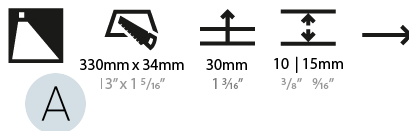

GENERAL

Series: Delight
Subseries: Delight String Step Wide
Brand: Prolicht
Division: Architectural
Mounting Type: Recessed
Mounting Location: Wall
Subcategory: Step Light

PHYSICAL

Shape: Rectangle
Length (mm): 340
Length (in): 13 3/8
Height (mm): 40
Depth (mm): 27
Height (in): 1 1/16
Depth (in): 1 1/16
Min. Recessing Depth (mm): 30
Min. Recessing Depth (in): 1 3/16
Light Distribution: Asymmetric
Weight (kg): 0.388
Weight (lbs): 0.854
Fixture Finish: SSR / BKV / CWI / CRY / HAB / UFT / ITA / RUA / FTG / MYG / LOD / PUS / FRO / FUP / KIA / POP / BLS / SPG / MEY / GOH / GUM / CHC / COM / ABZ / JAG / OBR / MOS / ROR
Fixture Material: Aluminum
Cut-out Measurements: 330mm / 13" x 34mm / 1 5/16"

ELECTRICAL

Lamp Type: LED (Zhaga Standard)
Input Wattage (W): 4
Total Output Wattage (W): 3.6
Dimming: 0-10V Dimming / Phase Dimming (120Vac Only)
Driver Included: No
Driver Location: Remote
Driver Type: Constant Voltage - 120 / 277Vac
Driver Class: Class 2
Input Voltage (V): 120 - 277
Output Voltage (V): 24

LED

Number of LEDs: 1
Color Temperature (°K): 3000 / 3500 / 5000
Max. Delivered Lumen (lm): 120
CRI: >80 CRI
Lamp Life (hrs): 50000

OPTICAL

RATINGS AND CERTIFICATIONS

Certified By: Certified for North American Standards
IP rating: IP20