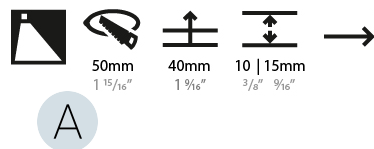

A35693- -

base number   Color   Finishes
Temperature   (Diamond)

1. To build a product code in our configurator select the specify button on the base model # product page
2. To build a manual product code on this datasheet choose from the options listed below in blue font and add the suffix to the base model #

GENERAL

Series: Delight
Subseries: Delight Lollipop Round Wide
Brand: Prolicht
Division: Architectural
Mounting Type: Recessed
Mounting Location: Wall
Subcategory: Step Light

PHYSICAL

Shape: Round
Diameter (mm): 55
Diameter (in): 2 3/16
Depth (mm): 35
Depth (in): 1 3/8
Min. Recessing Depth (mm): 40
Min. Recessing Depth (in): 1 9/16
Light Distribution: Asymmetric
Weight (kg): 0.11
Weight (lbs): 0.25

Fixture Finish: SSR / BKV / CWI / CRY / HAB / UFT / ITA / RUA / FTG / MYG / LOD / PUS / FRO / FUP / KIA / POP / BLS / SPG / MEY / GOH / GUM / CHC / COM / ABZ / JAG / OBR / MOS / ROR

Fixture Material: Aluminum

ELECTRICAL

Lamp Type: LED (Zhaga Standard)
Input Wattage (W): 2.2
Total Output Wattage (W): 2
Dimming: 0-10V Dimming / Phase Dimming (120Vac Only)
Driver Included: No
Driver Location: Remote
Driver Type: Constant Current - 120 / 277Vac
Input Voltage (V): 120 - 277
Constant Current (MA): 700

LED

Number of LEDs: 1
Color Temperature (°K): 2700 / 3000 / 4000
Max. Delivered Lumen (lm): 150 / 160 / 170
CRI: >90 CRI
Lamp Life (hrs): 50000

OPTICAL

RATINGS AND CERTIFICATIONS

Certified By: Certified for North American Standards
IP rating: IP20