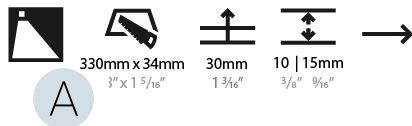

GENERAL

Series: Delight
Subseries: Delight String Step
Brand: Prolicht
Division: Architectural
Mounting Type: Recessed
Mounting Location: Wall
Subcategory: Step Light

PHYSICAL

Shape: Rectangle
Length (mm): 340
Length (in): 13 ³/₈
Height (mm): 40
Depth (mm): 27
Height (in): 1 ⁹/₁₆
Depth (in): 1 ⁷/₁₆
Ceiling Thickness (mm): 10 / 12 / 15
Ceiling Thickness (in): 3/8 or 1/2 or 9/16
Min. Recessing Depth (mm): 30
Min. Recessing Depth (in): 1 ³/₁₆
Light Distribution: Asymmetric
Weight (kg): 0.404
Weight (lbs): 0.89
Fixture Finish: SSR / BKV / CWI / CRY / HAB / UFT / ITA / RUA / FTG / MYG / LOD / PUS / FRO / FUP / KIA / POP / BLS / SPG / MEY / GOH / GUM / CHC / COM / ABZ / JAG / OBR / MOS / ROR
Fixture Material: Aluminum
Cut-out Measurements: 330mm / 13" x 34mm / 1 5/16"

ELECTRICAL

Lamp Type: LED (Zhaga Standard)
Input Wattage (W): 4
Total Output Wattage (W): 3.6
Dimming: 0-10V Dimming / Phase Dimming (120Vac Only)
Driver Included: No
Driver Location: Remote
Driver Type: Constant Voltage - 120 / 277Vac
Driver Class: Class 2
Input Voltage (V): 120 - 277
Output Voltage (V): 24

LED

Number of LEDs: 1
Color Temperature (°K): 3000 / 3500 / 5000
Max. Delivered Lumen (lm): 120
CRI: >80 CRI
Lamp Life (hrs): 50000

OPTICAL

RATINGS AND CERTIFICATIONS

Certified By: Certified for North American Standards
IP rating: IP20