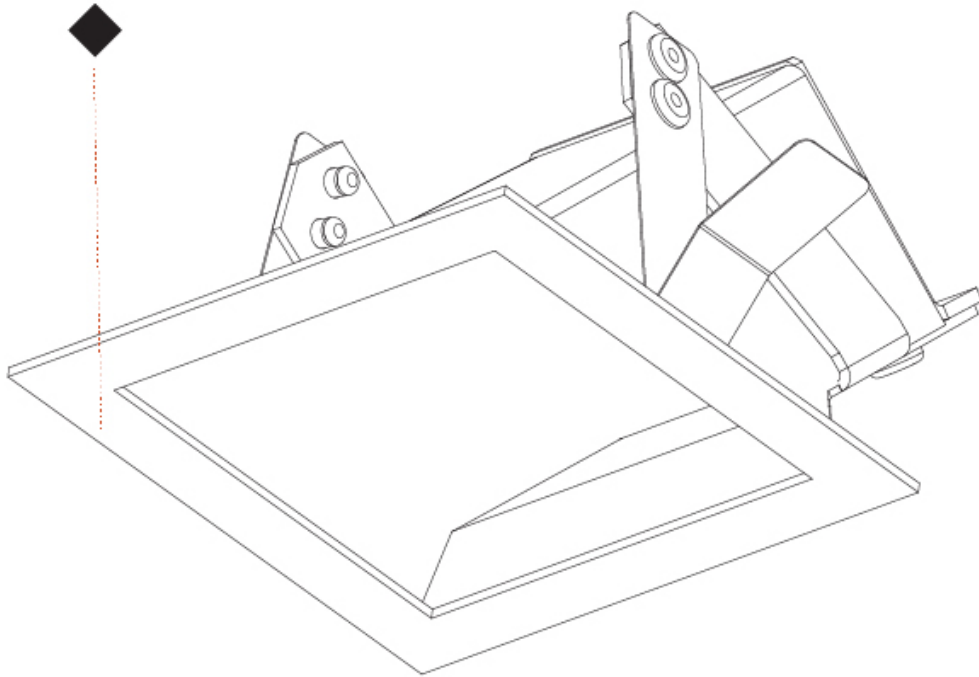

DELIGHT GOOO! RECESSED

A35645-

PROJECT	_____
TYPE	_____
SPECIFIER	_____
QUANTITY	_____
DATE	_____