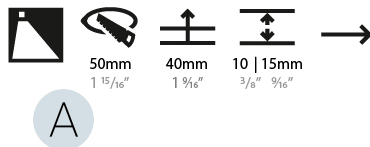

1. To build a product code in our configurator select the specify button on the base model # product page
2. To build a manual product code on this datasheet choose from the options listed below in blue font and add the suffix to the base model #

GENERAL

Series: Delight
Subseries: Delight Lollipop Round
Brand: Prolicht
Division: Architectural
Mounting Type: Recessed
Mounting Location: Wall
Subcategory: Step Light

PHYSICAL

Shape: Round
Diameter (mm): 55
Diameter (in): 2 ³/₁₆
Depth (mm): 35
Depth (in): 1 ³/₈
Ceiling Thickness (mm): 10 / 15
Min. Recessing Depth (mm): 40
Min. Recessing Depth (in): 1 ⁹/₁₆
Light Distribution: Asymmetric
Weight (kg): 0.11
Weight (lbs): 0.25
Fixture Finish: SSR / BKV / CWI / CRY / HAB / UFT / ITA / RUA / FTG / MYG / LOD / PUS / FRO / FUP / KIA / POP / BLS / SPG / MEY / GOH / GUM / CHC / COM / ABZ / JAG / OBR / MOS / ROR
Fixture Material: Aluminum
Cut-out Measurements: Ø50mm / 1 15/16"

ELECTRICAL

Lamp Type: LED (Zhaga Standard)
Input Wattage (W): 2.2
Total Output Wattage (W): 2
Dimming: 0-10V Dimming / Phase Dimming (120Vac Only)
Driver Included: No
Driver Location: Remote
Driver Type: Constant Current - 120 / 277Vac
Input Voltage (V): 120 - 277
Constant Current (MA): 700

LED

Number of LEDs: 1
Color Temperature (°K): 2700 / 3000 / 4000
Max. Delivered Lumen (lm): 80 / 80 / 90
CRI: >90 CRI
Lamp Life (hrs): 50000

OPTICAL

RATINGS AND CERTIFICATIONS

Certified By: Certified for North American Standards
IP rating: IP20