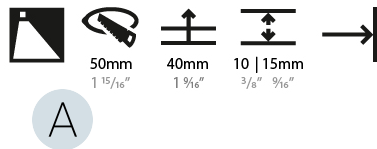

1. To build a product code in our configurator select the specify button on the base model # product page
2. To build a manual product code on this datasheet choose from the options listed below in blue font and add the suffix to the base model #

GENERAL

Series: Delight
Subseries: Delight Lollipop Square
Brand: Prolicht
Division: Architectural
Mounting Type: Recessed
Mounting Location: Wall
Subcategory: Step Light

PHYSICAL

Shape: Square
Length (mm): 53
Length (in): 2 1/16
Height (mm): 53
Depth (mm): 35
Height (in): 2 1/16
Depth (in): 1 3/8
Min. Recessing Depth (mm): 40
Min. Recessing Depth (in): 1 9/16
Light Distribution: Asymmetric
Weight (kg): 0.11
Weight (lbs): 0.25
Fixture Finish: SSR / BKV / CWI / CRY / HAB / UFT / ITA / RUA / FTG / MYG / LOD / PUS / FRO / FUP / KIA / POP / BLS / SPG / MEY / GOH / GUM / CHC / COM / ABZ / JAG / OBR / MOS / ROR
Fixture Material: Aluminum

ELECTRICAL

Lamp Type: LED (Zhaga Standard)
Input Wattage (W): 2.2
Total Output Wattage (W): 2
Dimming: 0-10V Dimming / Phase Dimming (120Vac Only)
Driver Included: No
Driver Location: Remote
Driver Type: Constant Current - 120 / 277Vac
Input Voltage (V): 120 - 277
Constant Current (MA): 700

LED

Number of LEDs: 1
Color Temperature (°K): 2700 / 3000 / 4000
Max. Delivered Lumen (lm): 80 / 80 / 90
Nominal Lumen (lm): 144
CRI: >90 CRI
Lamp Life (hrs): 50000

OPTICAL

RATINGS AND CERTIFICATIONS

Certified By: Certified for North American Standards
IP rating: IP20