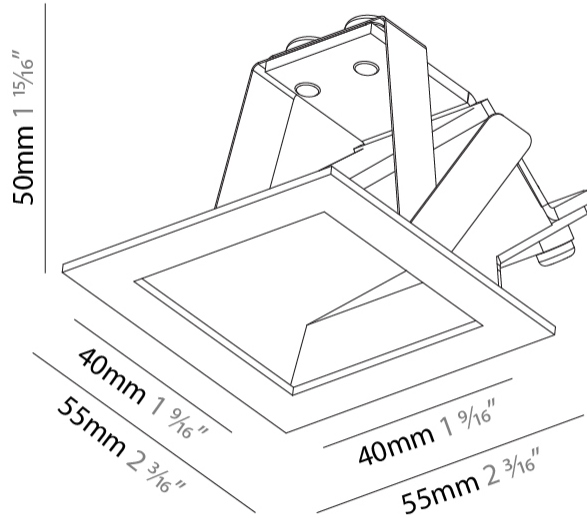

GENERAL

Series: Delight
Subseries: Delight Gooo!
Brand: Prolicht
Division: Architectural
Mounting Type: Recessed
Mounting Location: Wall
Subcategory: Step Light

PHYSICAL

Shape: Square
Length (mm): 55
Length (in): 2 ³/₁₆"
Height (mm): 55
Depth (mm): 50
Height (in): 2 ³/₁₆"
Depth (in): 1 ¹⁵/₁₆"
Ceiling Thickness (mm): 10-15
Ceiling Thickness (in): 3/8 - 9/16
Min. Recessing Depth (mm): 15
Min. Recessing Depth (in): 9/16
Light Distribution: Asymmetric
Weight (kg): 0.11
Weight (lbs): 0.25
Fixture Finish: SSR / BKV / CWI / CRY / HAB / UFT / ITA / RUA / FTG / MYG / LOD / PUS / FRO / FUP / KIA / POP / BLS / SPG / MEY / GOH / GUM / CHC / COM / ABZ / JAG / OBR / MOS / ROR
Fixture Material: Aluminum

ELECTRICAL

Lamp Type: LED (Zhaga Standard)
Input Wattage (W): 2.2
Total Output Wattage (W): 2
Dimming: Tri-Mode (Non-Dimming and Phase Dimming (120Vac only) and 0-10V Dimming)
Driver Included: No
Driver Location: Remote
Driver Type: Constant Current - Universal
Input Voltage (V): 120 - 277
Constant Current (MA): 700

LED

Number of LEDs: 1
Color Temperature (°K): 2700 / 3000 / 4000
Max. Delivered Lumen (lm): 50
Nominal Lumen (lm): 170
CRI: >90 CRI
Lamp Life (hrs): 50000

OPTICAL

RATINGS AND CERTIFICATIONS

Certified By: Certified for North American Standards
IP rating: IP20