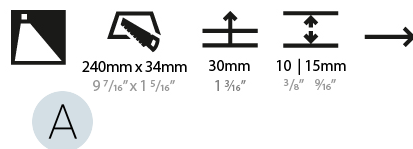

GENERAL

Series: Delight
Subseries: Delight String Wide
Brand: Prolicht
Division: Architectural
Mounting Type: Recessed
Mounting Location: Wall
Subcategory: Step Light

PHYSICAL

Shape: Rectangle
Length (mm): 250
Length (in): 9 ¹³/₁₆
Width (mm): 40
Width (in): 1 ⁹/₁₆
Height (mm): 250
Depth (mm): 26
Height (in): 9 ¹³/₁₆
Depth (in): 1
Ceiling Thickness (mm): 10 / 12 / 15
Ceiling Thickness (in): 3/8 or 1/2 or 9/16
Min. Recessing Depth (mm): 30
Min. Recessing Depth (in): 1 ³/₁₆
Light Distribution: Asymmetric
Weight (kg): .83
Weight (lbs): 1.8
Fixture Finish: SSR / BKV / CWI / CRY / HAB / UFT / ITA / RUA / FTG / MYG / LOD / PUS / FRO / FUP / KIA / POP / BLS / SPG / MEY / GOH / GUM / CHC / COM / ABZ / JAG / OBR / MOS / ROR
Fixture Material: Aluminum
Cut-out Measurements: 240mm / 9 7/16" x 34mm / 1 5/16"

ELECTRICAL

Lamp Type: LED (Zhaga Standard)
Input Wattage (W): 2.2
Total Output Wattage (W): 2
Dimming: 0-10V Dimming / Phase Dimming (120Vac Only)
Driver Included: No
Driver Location: Remote
Driver Type: Constant Current - 120 / 277Vac
Driver Class: Class 2
Input Voltage (V): 120 - 277
Constant Current (MA): 700

LED

Number of LEDs: 1
Color Temperature (°K): 2700 / 3000 / 3500 / 4000
Max. Delivered Lumen (lm): 60 / 60 / 68 / 70
CRI: >90 CRI
Lamp Life (hrs): 50000

OPTICAL

RATINGS AND CERTIFICATIONS

Certified By: Certified for North American Standards
IP rating: IP20