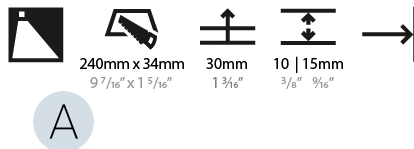

GENERAL

Series: Delight
Subseries: Delight String
Brand: Prolicht
Division: Architectural
Mounting Type: Recessed
Mounting Location: Wall
Subcategory: Step Light

PHYSICAL

Shape: Rectangle
Width (mm): 40
Width (in): 1 9/16
Height (mm): 250
Depth (mm): 26
Height (in): 9 13/16
Depth (in): 1
Ceiling Thickness (mm): 10 / 12 / 15
Ceiling Thickness (in): 3/8 or 1/2 or 9/16
Min. Recessing Depth (mm): 30
Min. Recessing Depth (in): 1 3/16
Light Distribution: Asymmetric
Weight (kg): .83
Weight (lbs): 1.8
Fixture Finish: SSR / BKV / CWI / CRY / HAB / UFT / ITA / RUA / FTG / MYG / LOD / PUS / FRO / FUP / KIA / POP / BLS / SPG / MEY / GOH / GUM / CHC / COM / ABZ / JAG / OBR / MOS / ROR
Fixture Material: Aluminum
Cut-out Measurements: 240mm / 9 7/16" x 34mm / 1 5/16"

ELECTRICAL

Lamp Type: LED (Zhaga Standard)
Input Wattage (W): 2.2
Total Output Wattage (W): 2
Dimming: Non-Dimming / Phase Dimming (120Vac only) / 0-10V Dimming
Driver Included: No
Driver Location: Remote
Driver Type: Constant Current - 120 / 277Vac
Driver Class: Class 2
Input Voltage (V): 120 - 277
Constant Current (MA): 700

LED

Number of LEDs: 1
Color Temperature (°K): 2700 / 3000 / 3500 / 4000
Max. Delivered Lumen (lm): 30
CRI: >90 CRI
Lamp Life (hrs): 50000

OPTICAL

RATINGS AND CERTIFICATIONS

Certified By: Certified for North American Standards
IP rating: IP20