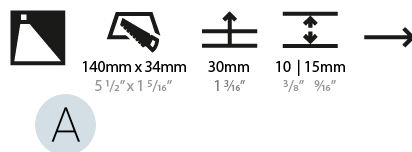

GENERAL

Series: Delight
Subseries: Delight String
Brand: Prolicht
Division: Architectural
Mounting Type: Recessed
Mounting Location: Wall
Subcategory: Step Light

PHYSICAL

Shape: Rectangle
Width (mm): 40
Width (in): 1 9/16
Height (mm): 150
Depth (mm): 26
Height (in): 5 7/8
Depth (in): 1
Ceiling Thickness (mm): 10 / 12 / 15
Ceiling Thickness (in): 3/8 or 1/2 or 9/16
Min. Recessing Depth (mm): 30
Min. Recessing Depth (in): 1 3/16
Light Distribution: Asymmetric
Weight (kg): .21
Weight (lbs): .46
Installation Requirement: 140mm / 5 1/2" x 34mm / 1 5/16"
Fixture Finish: SSR / BKV / CWI / CRY / HAB / UFT / ITA / RUA / FTG / MYG / LOD / PUS / FRO / FUP / KIA / POP / BLS / SPG / MEY / GOH / GUM / CHC / COM / ABZ / JAG / OBR / MOS / ROR
Fixture Material: Aluminum

ELECTRICAL

Lamp Type: LED (Zhaga Standard)
Input Wattage (W): 2.2
Total Output Wattage (W): 2
Dimming: Non-Dimming / Phase Dimming (120Vac only) / 0-10V Dimming
Driver Included: No
Driver Location: Remote
Driver Type: Constant Current - 120 / 277Vac
Driver Class: Class 2
Input Voltage (V): 120 - 277
Constant Current (MA): 700

LED

Number of LEDs: 1
Color Temperature (°K): 2700 / 3000 / 3500 / 4000
Max. Delivered Lumen (lm): 30
CRI: >90 CRI
Lamp Life (hrs): 50000

OPTICAL

RATINGS AND CERTIFICATIONS

Certified By: Certified for North American Standards
IP rating: IP20