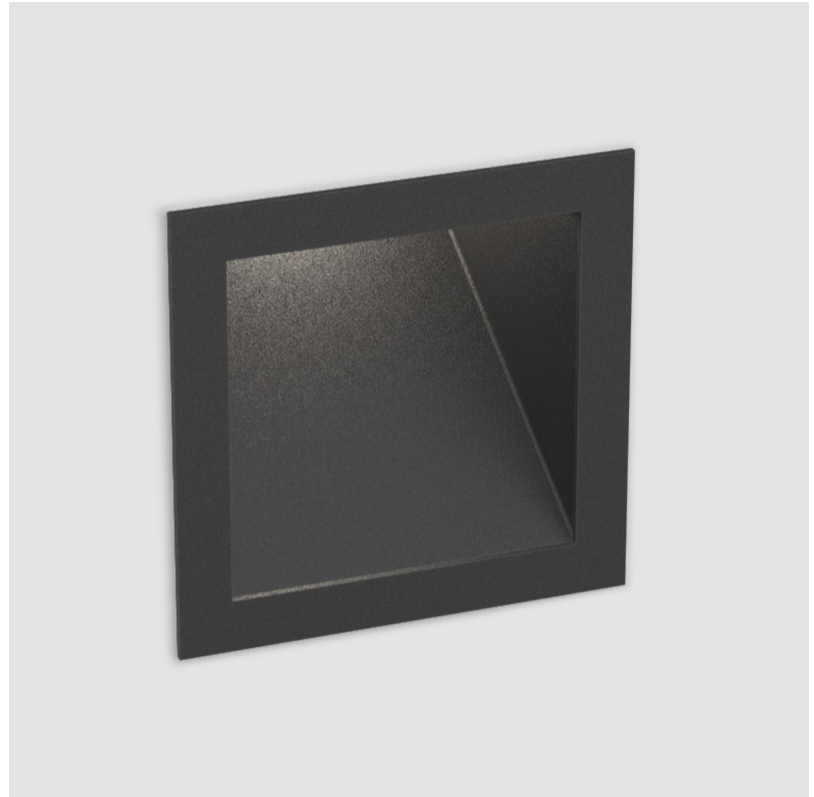

1. To build a product code in our configurator select the specify button on the base model # product page
2. To build a manual product code on this datasheet choose from the options listed below in blue font and add the suffix to the base model #

GENERAL

Series: Delight
Subseries: Delight Gooo!
Brand: Prolicht
Division: Architectural
Mounting Type: Recessed
Mounting Location: Wall
Subcategory: Step Light

PHYSICAL

Shape: Square
Length (mm): 90
Length (in): 3 ⁹/₁₆
Height (mm): 90
Depth (mm): 72
Height (in): 3 ⁹/₁₆
Depth (in): 2 ¹³/₁₆
Min. Recessing Depth (mm): 15
Min. Recessing Depth (in): 9/16
Light Distribution: Asymmetric
Weight (kg): 0.3
Weight (lbs): 0.66
Fixture Finish: SSR / BKV / CWI / CRY / HAB / UFT / ITA / RUA / FTG / MYG / LOD / PUS / FRO / FUP / KIA / POP / BLS / SPG / MEY / GOH / GUM / CHC / COM / ABZ / JAG / OBR / MOS / ROR
Fixture Material: Aluminum

ELECTRICAL

Lamp Type: LED (Zhaga Standard)
Input Wattage (W): 2.2
Total Output Wattage (W): 2
Dimming: Non-Dimming / Phase Dimming (120Vac only) / 0-10V Dimming
Driver Included: No
Driver Location: Remote
Driver Type: Constant Current - Universal
Driver Class: Class 2
Input Voltage (V): 120 - 277
Constant Current (MA): 700

LED

Number of LEDs: 1
Color Temperature (°K): 2700 / 3000 / 4000
Max. Delivered Lumen (lm): 50
CRI: >90 CRI
Lamp Life (hrs): 50000

OPTICAL

RATINGS AND CERTIFICATIONS

Certified By: Certified for North American Standards
IP rating: IP20