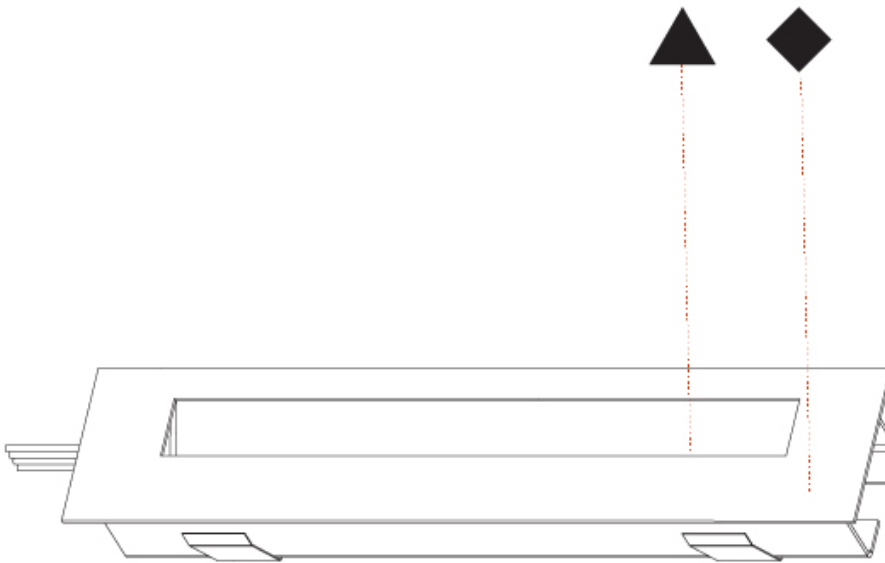

DELIGHT STRING STEP WIDE RECESSED

A35702-

PROJECT

TYPE

SPECIFIER

QUANTITY

DATE

PROJECT	
TYPE	
SPECIFIER	
QUANTITY	
DATE	