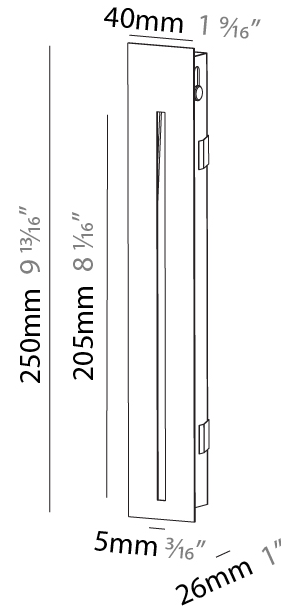

GENERAL

Series: Delight
Subseries: Delight String
Brand: Prolicht
Division: Architectural
Mounting Type: Recessed
Mounting Location: Wall
Subcategory: Step Light

PHYSICAL

Shape: Rectangle
Width (mm): 40
Width (in): 1 9/16
Height (mm): 250
Depth (mm): 26
Height (in): 9 13/16
Depth (in): 1
Ceiling Thickness (mm): 10 / 12 / 15
Ceiling Thickness (in): 3/8 or 1/2 or 9/16
Min. Recessing Depth (mm): 30
Min. Recessing Depth (in): 1 3/16
Light Distribution: Asymmetric
Weight (kg): .83
Weight (lbs): 1.8
Fixture Finish: SSR / BKV / CWI / CRY / HAB / UFT / ITA / RUA / FTG / MYG / LOD / PUS / FRO / FUP / KIA / POP / BLS / SPG / MEY / GOH / GUM / CHC / COM / ABZ / JAG / OBR / MOS / ROR
Fixture Material: Aluminum
Cut-out Measurements: 240mm / 9 7/16" x 34mm / 1 5/16"

ELECTRICAL

Lamp Type: LED (Zhaga Standard)
Input Wattage (W): 2.2
Total Output Wattage (W): 2
Dimming: Non-Dimming / Phase Dimming (120Vac only) / 0-10V Dimming
Driver Included: No
Driver Location: Remote
Driver Type: Constant Current - 120 / 277Vac
Driver Class: Class 2
Input Voltage (V): 120 - 277
Constant Current (MA): 700

LED

Number of LEDs: 1
Color Temperature (°K): 2700 / 3000 / 3500 / 4000
Max. Delivered Lumen (lm): 30
CRI: >90 CRI
Lamp Life (hrs): 50000

OPTICAL

RATINGS AND CERTIFICATIONS

Certified By: Certified for North American Standards
IP rating: IP20