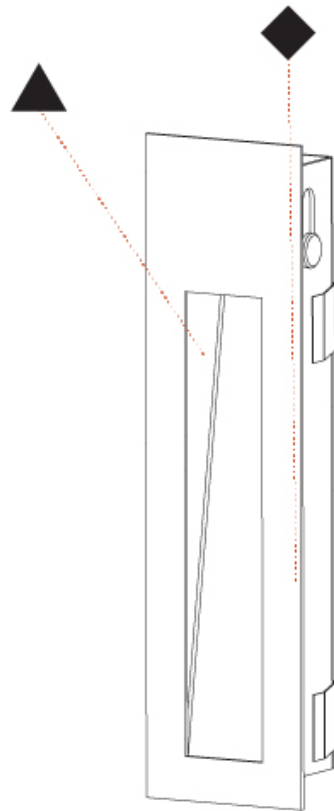

#### PHYSICAL

Shape: Rectangle
Width (mm): 40
Width (in): 1 9/16
Height (mm): 150
Depth (mm): 26
Height (in): 5 7/8
Depth (in): 1
Ceiling Thickness (mm): 10 / 12 / 15
Ceiling Thickness (in): 3/8 or 1/2 or 9/16
Min. Recessing Depth (mm): 30
Min. Recessing Depth (in): 1 3/16
Light Distribution: Asymmetric
Weight (kg): .21
Weight (lbs): .46
Installation Requirement: 140mm / 5 1/2" x 34mm / 1 5/16"
Fixture Finish: SSR / BKV / CWI / CRY / HAB / UFT / ITA / RUA / FTG / MYG / LOD / PUS / FRO / FUP / KIA / POP / BLS / SPG / MEY / GOH / GUM / CHC / COM / ABZ / JAG / OBR / MOS / ROR
Fixture Material: Aluminum

## DELIGHT STRING WIDE RECESSED

A35698-

PROJECT

TYPE

SPECIFIER

QUANTITY

DATE

A

#### PHYSICAL

Shape: Rectangle
Length (mm): 250
Length (in): 9 <sup>13</sup> / <sub>16</sub>
Width (mm): 40
Width (in): 1 <sup>9</sup> / <sub>16</sub>
Height (mm): 250
Depth (mm): 26
Height (in): 9 <sup>13</sup> / <sub>16</sub>
Depth (in): 1
Ceiling Thickness (mm): 10 / 12 / 15
Ceiling Thickness (in): 3/8 or 1/2 or 9/16
Min. Recessing Depth (mm): 30
Min. Recessing Depth (in): 1 <sup>3</sup> / <sub>16</sub>
Light Distribution: Asymmetric
Weight (kg): .83
Weight (lbs): 1.8
Fixture Finish: SSR / BKV / CWI / CRY / HAB / UFT / ITA / RUA / FTG / MYG / LOD / PUS / FRO / FUP / KIA / POP / BLS / SPG / MEY / GOH / GUM / CHC / COM / ABZ / JAG / OBR / MOS / ROR
Fixture Material: Aluminum
Cut-out Measurements: 240mm / 9 7/16" x 34mm / 1 5/16"