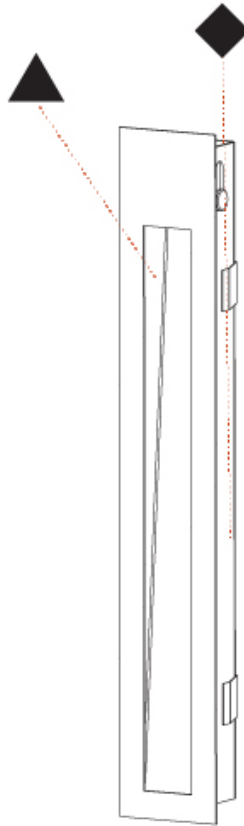

#### PHYSICAL

Shape: Rectangle
Width (mm): 40
Width (in): 1 9/16
Height (mm): 150
Depth (mm): 26
Height (in): 5 7/8
Depth (in): 1
Ceiling Thickness (mm): 10 / 12 / 15
Ceiling Thickness (in): 3/8 or 1/2 or 9/16
Min. Recessing Depth (mm): 30
Min. Recessing Depth (in): 1 3/16
Light Distribution: Asymmetric
Weight (kg): 0.21
Weight (lbs): 0.46
Screws: No visible screws
Fixture Finish: SSR / BKV / CWI / CRY / HAB / UFT / ITA / RUA / FTG / MYG / LOD / PUS / FRO / FUP / KIA / POP / BLS / SPG / MEY / GOH / GUM / CHC / COM / ABZ / JAG / OBR / MOS / ROR
Fixture Material: Aluminum
Cut-out Measurements: 140mm / 5 1/2" x 34mm / 1 5/16"

#### PHYSICAL

Shape: Rectangle
Length (mm): 250
Length (in): 9 <sup>13</sup> / <sub>16</sub>
Width (mm): 40
Width (in): 1 <sup>9</sup> / <sub>16</sub>
Height (mm): 250
Depth (mm): 26
Height (in): 9 <sup>13</sup> / <sub>16</sub>
Depth (in): 1
Ceiling Thickness (mm): 10 / 12 / 15
Ceiling Thickness (in): 3/8 or 1/2 or 9/16
Min. Recessing Depth (mm): 30
Min. Recessing Depth (in): 1 <sup>3</sup> / <sub>16</sub>
Light Distribution: Asymmetric
Weight (kg): .83
Weight (lbs): 1.8
Fixture Finish: SSR / BKV / CWI / CRY / HAB / UFT / ITA / RUA / FTG / MYG / LOD / PUS / FRO / FUP / KIA / POP / BLS / SPG / MEY / GOH / GUM / CHC / COM / ABZ / JAG / OBR / MOS / ROR
Fixture Material: Aluminum
Cut-out Measurements: 240mm / 9 7/16" x 34mm / 1 5/16"

## DELIGHT STRING WIDE RECESSED

A35699-

PROJECT

TYPE

SPECIFIER

QUANTITY

DATE

A