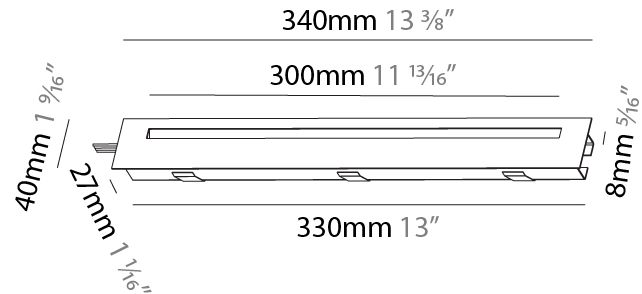

GENERAL

Series: Delight
Subseries: Delight String Step
Brand: Prolicht
Division: Architectural
Mounting Type: Recessed
Mounting Location: Wall
Subcategory: Step Light

PHYSICAL

Shape: Rectangle
Length (mm): 340
Length (in): 13 3/8
Height (mm): 40
Depth (mm): 27
Height (in): 1 9/16
Depth (in): 1 1/16
Ceiling Thickness (mm): 10 / 12 / 15
Ceiling Thickness (in): 3/8 or 1/2 or 9/16
Min. Recessing Depth (mm): 30
Min. Recessing Depth (in): 1 3/16
Light Distribution: Asymmetric
Weight (kg): 0.404
Weight (lbs): 0.89
Fixture Finish: SSR / BKV / CWI / CRY / HAB / UFT / ITA / RUA / FTG / MYG / LOD / PUS / FRO / FUP / KIA / POP / BLS / SPG / MEY / GOH / GUM / CHC / COM / ABZ / JAG / OBR / MOS / ROR
Fixture Material: Aluminum
Cut-out Measurements: 330mm / 13" x 34mm / 1 5/16"

ELECTRICAL

Lamp Type: LED (Zhaga Standard)
Input Wattage (W): 4
Total Output Wattage (W): 3.6
Dimming: 0-10V Dimming / Phase Dimming (120Vac Only)
Driver Included: No
Driver Location: Remote
Driver Type: Constant Voltage - 120 / 277Vac
Driver Class: Class 2
Input Voltage (V): 120 - 277
Output Voltage (V): 24

LED

Number of LEDs: 1
Color Temperature (°K): 3000 / 3500 / 5000
Max. Delivered Lumen (lm): 120
CRI: >80 CRI
Lamp Life (hrs): 50000

OPTICAL

RATINGS AND CERTIFICATIONS

Certified By: Certified for North American Standards
IP rating: IP20