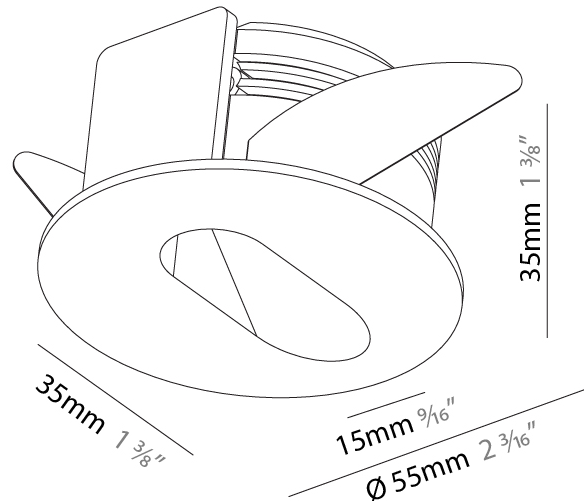

A35693- -

base number   Color   Finishes
Temperature   (Diamond)

1. To build a product code in our configurator select the specify button on the base model # product page
2. To build a manual product code on this datasheet choose from the options listed below in blue font and add the suffix to the base model #

GENERAL

Series: Delight
Subseries: Delight Lollipop Round Wide
Brand: Prolicht
Division: Architectural
Mounting Type: Recessed
Mounting Location: Wall
Subcategory: Step Light

PHYSICAL

Shape: Round
Diameter (mm): 55
Diameter (in): 2 3/16
Depth (mm): 35
Depth (in): 1 3/8
Min. Recessing Depth (mm): 40
Min. Recessing Depth (in): 1 9/16
Light Distribution: Asymmetric
Weight (kg): 0.11
Weight (lbs): 0.25

Fixture Finish: SSR / BKV / CWI / CRY / HAB / UFT / ITA / RUA / FTG / MYG / LOD / PUS / FRO / FUP / KIA / POP / BLS / SPG / MEY / GOH / GUM / CHC / COM / ABZ / JAG / OBR / MOS / ROR

Fixture Material: Aluminum

ELECTRICAL

Lamp Type: LED (Zhaga Standard)
Input Wattage (W): 2.2
Total Output Wattage (W): 2
Dimming: 0-10V Dimming / Phase Dimming (120Vac Only)
Driver Included: No
Driver Location: Remote
Driver Type: Constant Current - 120 / 277Vac
Input Voltage (V): 120 - 277
Constant Current (MA): 700

LED

Number of LEDs: 1
Color Temperature (°K): 2700 / 3000 / 4000
Max. Delivered Lumen (lm): 150 / 160 / 170
CRI: >90 CRI
Lamp Life (hrs): 50000

OPTICAL

RATINGS AND CERTIFICATIONS

Certified By: Certified for North American Standards
IP rating: IP20