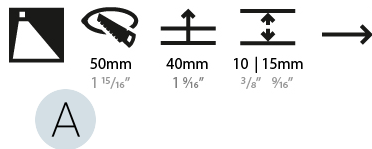

base number   Color _____   Finishes _____
Temperature _____   (Diamond)

1. To build a product code in our configurator select the specify button on the base model # product page
2. To build a manual product code on this datasheet choose from the options listed below in blue font and add the suffix to the base model #

GENERAL

Series: Delight
Subseries: Delight Lollipop Round Wide
Brand: Prolicht
Division: Architectural
Mounting Type: Recessed
Mounting Location: Wall
Subcategory: Step Light

PHYSICAL

Shape: Round
Diameter (mm): 55
Diameter (in): 2 3/16
Depth (mm): 35
Depth (in): 1 3/8
Min. Recessing Depth (mm): 40
Min. Recessing Depth (in): 1 9/16
Light Distribution: Asymmetric
Weight (kg): 0.11
Weight (lbs): 0.25

Fixture Finish: SSR / BKV / CWI / CRY / HAB / UFT / ITA / RUA / FTG / MYG / LOD / PUS / FRO / FUP / KIA / POP / BLS / SPG / MEY / GOH / GUM / CHC / COM / ABZ / JAG / OBR / MOS / ROR

Fixture Material: Aluminum

ELECTRICAL

Lamp Type: LED (Zhaga Standard)
Input Wattage (W): 2.2
Total Output Wattage (W): 2
Dimming: 0-10V Dimming / Phase Dimming (120Vac Only)
Driver Included: No
Driver Location: Remote
Driver Type: Constant Current - 120 / 277Vac
Input Voltage (V): 120 - 277
Constant Current (MA): 700

LED

Number of LEDs: 1
Color Temperature (°K): 2700 / 3000 / 4000
Max. Delivered Lumen (lm): 150 / 160 / 170
CRI: >90 CRI
Lamp Life (hrs): 50000

OPTICAL

RATINGS AND CERTIFICATIONS

Certified By: Certified for North American Standards
IP rating: IP20