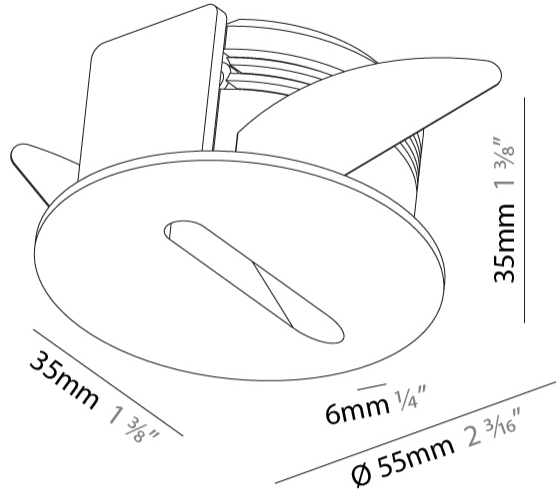

1. To build a product code in our configurator select the specify button on the base model # product page
2. To build a manual product code on this datasheet choose from the options listed below in blue font and add the suffix to the base model #

GENERAL

Series: Delight
Subseries: Delight Lollipop Round
Brand: Prolicht
Division: Architectural
Mounting Type: Recessed
Mounting Location: Wall
Subcategory: Step Light

PHYSICAL

Shape: Round
Diameter (mm): 55
Diameter (in): 2 3/16
Depth (mm): 35
Depth (in): 1 3/8
Ceiling Thickness (mm): 10 / 15
Min. Recessing Depth (mm): 40
Min. Recessing Depth (in): 1 9/16
Light Distribution: Asymmetric
Weight (kg): 0.11
Weight (lbs): 0.25
Fixture Finish: SSR / BKV / CWI / CRY / HAB / UFT / ITA / RUA / FTG / MYG / LOD / PUS / FRO / FUP / KIA / POP / BLS / SPG / MEY / GOH / GUM / CHC / COM / ABZ / JAG / OBR / MOS / ROR
Fixture Material: Aluminum
Cut-out Measurements: Ø50mm / 1 15/16"

ELECTRICAL

Lamp Type: LED (Zhaga Standard)
Input Wattage (W): 2.2
Total Output Wattage (W): 2
Dimming: 0-10V Dimming / Phase Dimming (120Vac Only)
Driver Included: No
Driver Location: Remote
Driver Type: Constant Current - 120 / 277Vac
Input Voltage (V): 120 - 277
Constant Current (MA): 700

LED

Number of LEDs: 1
Color Temperature (°K): 2700 / 3000 / 4000
Max. Delivered Lumen (lm): 80 / 80 / 90
CRI: >90 CRI
Lamp Life (hrs): 50000

OPTICAL

RATINGS AND CERTIFICATIONS

Certified By: Certified for North American Standards
IP rating: IP20