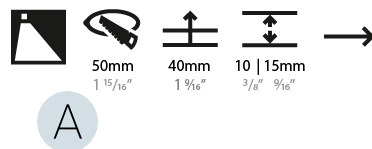

A35693- -

base number   Color   Finishes
Temperature   (Diamond)

1. To build a product code in our configurator select the specify button on the base model # product page
2. To build a manual product code on this datasheet choose from the options listed below in blue font and add the suffix to the base model #

GENERAL

Series: Delight
Subseries: Delight Lollipop Round Wide
Brand: Prolicht
Division: Architectural
Mounting Type: Recessed
Mounting Location: Wall
Subcategory: Step Light

PHYSICAL

Shape: Round
Diameter (mm): 55
Diameter (in): 2 3/16
Depth (mm): 35
Depth (in): 1 3/8
Min. Recessing Depth (mm): 40
Min. Recessing Depth (in): 1 9/16
Light Distribution: Asymmetric
Weight (kg): 0.11
Weight (lbs): 0.25

Fixture Finish: SSR / BKV / CWI / CRY / HAB / UFT / ITA / RUA / FTG / MYG / LOD / PUS / FRO / FUP / KIA / POP / BLS / SPG / MEY / GOH / GUM / CHC / COM / ABZ / JAG / OBR / MOS / ROR

Fixture Material: Aluminum

ELECTRICAL

Lamp Type: LED (Zhaga Standard)
Input Wattage (W): 2.2
Total Output Wattage (W): 2
Dimming: 0-10V Dimming / Phase Dimming (120Vac Only)
Driver Included: No
Driver Location: Remote
Driver Type: Constant Current - 120 / 277Vac
Input Voltage (V): 120 - 277
Constant Current (MA): 700

LED

Number of LEDs: 1
Color Temperature (°K): 2700 / 3000 / 4000
Max. Delivered Lumen (lm): 150 / 160 / 170
CRI: >90 CRI
Lamp Life (hrs): 50000

OPTICAL

RATINGS AND CERTIFICATIONS

Certified By: Certified for North American Standards
IP rating: IP20