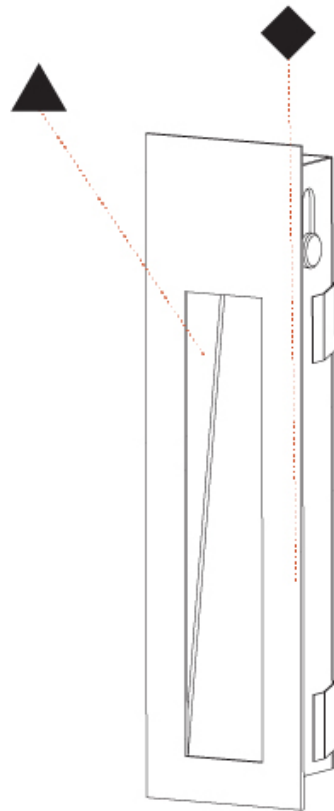

GENERAL

Series: Delight
Subseries: Delight String Wide
Brand: Prolicht
Division: Architectural
Mounting Type: Recessed
Mounting Location: Wall
Subcategory: Step Light

PHYSICAL

Shape: Rectangle
Width (mm): 40
Width (in): 1 9/16
Height (mm): 150
Depth (mm): 26
Height (in): 5 7/8
Depth (in): 1
Ceiling Thickness (mm): 10 / 12 / 15
Ceiling Thickness (in): 3/8 or 1/2 or 9/16
Min. Recessing Depth (mm): 30
Min. Recessing Depth (in): 1 3/16
Light Distribution: Asymmetric
Weight (kg): 0.21
Weight (lbs): 0.46
Screws: No visible screws
Fixture Finish: SSR / BKV / CWI / CRY / HAB / UFT / ITA / RUA / FTG / MYG / LOD / PUS / FRO / FUP / KIA / POP / BLS / SPG / MEY / GOH / GUM / CHC / COM / ABZ / JAG / OBR / MOS / ROR
Fixture Material: Aluminum
Cut-out Measurements: 140mm / 5 1/2" x 34mm / 1 5/16"

DELIGHT STRING WIDE RECESSED

A35698-

PROJECT

TYPE

SPECIFIER

QUANTITY

DATE

A