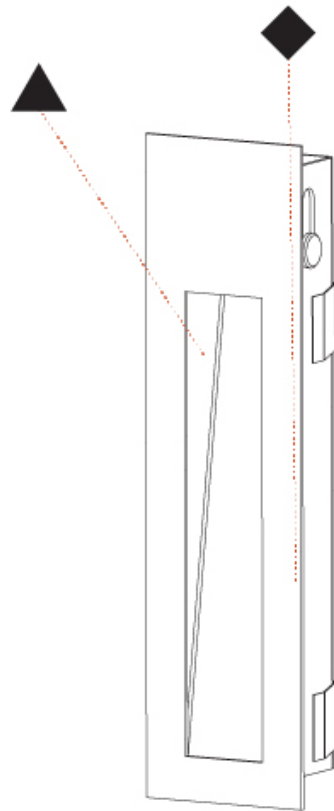

Shape: Rectangle
Width (mm): 40
Width (in): 1 9/16
Height (mm): 150
Depth (mm): 26
Height (in): 5 7/8
Depth (in): 1
Ceiling Thickness (mm): 10 / 12 / 15
Ceiling Thickness (in): 3/8 or 1/2 or 9/16
Min. Recessing Depth (mm): 30
Min. Recessing Depth (in): 1 3/16
Weight (kg): .21
Weight (lbs): .46
Installation Requirement: 140mm / 5 1/2" x 34mm / 1 5/16"
Fixture Finish: SSR / BKV / CWI / CRY / HAB / UFT / ITA / RUA / FTG / MYG / LOD / PUS / FRO / FUP / KIA / POP / BLS / SPG / MEY / GOH / CHC / COM / ABZ / JAG / OBR / MOS / ROR
Fixture Material: Aluminum

PHYSICAL

Shape: Rectangle
 Width (mm): 40
 Width (in): 1 9/16
 Height (mm): 150
 Depth (mm): 26
 Height (in): 5 7/8
 Depth (in): 1
 Ceiling Thickness (mm): 10 / 12 / 15
 Ceiling Thickness (in): 3/8 or 1/2 or 9/16
 Min. Recessing Depth (mm): 30
 Min. Recessing Depth (in): 1 3/16
 Weight (kg): 0.21
 Weight (lbs): 0.46
 Screws: No visible screws
 Fixture Finish: SSR / BKV / CWI / CRY / HAB / UFT / ITA / RUA / FTG / MYG / LOD / PUS / FRO / FUP / KIA / POP / BLS / SPG / MEY / GOH / CHC / COM / ABZ / JAG / OBR / MOS / ROR
 Fixture Material: Aluminum
 Cut-out Measurements: 140mm / 5 1/2" x 34mm / 1 5/16"

DELIGHT STRING WIDE RECESSED

A35698-

PROJECT	_____
TYPE	_____
SPECIFIER	_____
QUANTITY	_____
DATE	_____

DELIGHT COLOR FINISH CHART

PROJECT
TYPE
SPECIFIER
QUANTITY
DATE

Fixture Finish

Sparkling Silver - 01 (SSR)