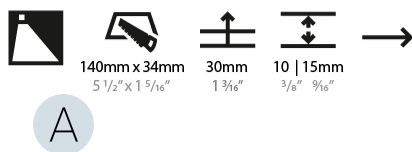

GENERAL

Series: Delight
Subseries: Delight String
Brand: Prolicht
Division: Architectural
Mounting Type: Recessed
Mounting Location: Wall
Subcategory: Step Light

PHYSICAL

Shape: Rectangle
Width (mm): 40
Width (in): 1 9/16
Height (mm): 150
Depth (mm): 26
Height (in): 5 7/8
Depth (in): 1
Ceiling Thickness (mm): 10 / 12 / 15
Ceiling Thickness (in): 3/8 or 1/2 or 9/16
Min. Recessing Depth (mm): 30
Min. Recessing Depth (in): 1 3/16
Light Distribution: Asymmetric
Weight (kg): .21
Weight (lbs): .46
Installation Requirement: 140mm / 5 1/2" x 34mm / 1 5/16"
Fixture Finish: SSR / BKV / CWI / CRY / HAB / UFT / ITA / RUA / FTG / MYG / LOD / PUS / FRO / FUP / KIA / POP / BLS / SPG / MEY / GOH / GUM / CHC / COM / ABZ / JAG / OBR / MOS / ROR
Fixture Material: Aluminum

ELECTRICAL

Lamp Type: LED (Zhaga Standard)
Input Wattage (W): 2.2
Total Output Wattage (W): 2
Dimming: Non-Dimming / Phase Dimming (120Vac only) / 0-10V Dimming
Driver Included: No
Driver Location: Remote
Driver Type: Constant Current - 120 / 277Vac
Driver Class: Class 2
Input Voltage (V): 120 - 277
Constant Current (MA): 700

LED

Number of LEDs: 1
Color Temperature (°K): 2700 / 3000 / 3500 / 4000
Max. Delivered Lumen (lm): 30
CRI: >90 CRI
Lamp Life (hrs): 50000

OPTICAL

RATINGS AND CERTIFICATIONS

Certified By: Certified for North American Standards
IP rating: IP20