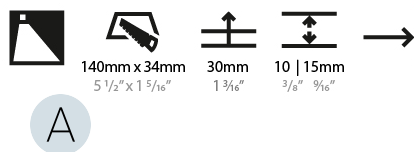

GENERAL

Series: Delight
Subseries: Delight String Wide
Brand: Prolicht
Division: Architectural
Mounting Type: Recessed
Mounting Location: Wall
Subcategory: Step Light

PHYSICAL

Shape: Rectangle
Width (mm): 40
Width (in): 1 9/16
Height (mm): 150
Depth (mm): 26
Height (in): 5 7/8
Depth (in): 1
Ceiling Thickness (mm): 10 / 12 / 15
Ceiling Thickness (in): 3/8 or 1/2 or 9/16
Min. Recessing Depth (mm): 30
Min. Recessing Depth (in): 1 3/16
Light Distribution: Asymmetric
Weight (kg): 0.21
Weight (lbs): 0.46
Screws: No visible screws
Fixture Finish: SSR / BKV / CWI / CRY / HAB / UFT / ITA / RUA / FTG / MYG / LOD / PUS / FRO / FUP / KIA / POP / BLS / SPG / MEY / GOH / GUM / CHC / COM / ABZ / JAG / OBR / MOS / ROR
Fixture Material: Aluminum
Cut-out Measurements: 140mm / 5 1/2" x 34mm / 1 5/16"

ELECTRICAL

Lamp Type: LED (Zhaga Standard)
Input Wattage (W): 2.2
Total Output Wattage (W): 2
Dimming: Non-Dimming / Phase Dimming (120Vac only) / 0-10V Dimming
Driver Included: No
Driver Location: Remote
Driver Type: Constant Current - 120 / 277Vac
Driver Class: Class 2
Input Voltage (V): 120 - 277
Constant Current (MA): 700

LED

Number of LEDs: 1
Color Temperature (°K): 2700 / 3000 / 3500 / 4000
Max. Delivered Lumen (lm): 60 / 60 / 68 / 70
CRI: >90 CRI
Lamp Life (hrs): 50000

OPTICAL

RATINGS AND CERTIFICATIONS

Certified By: Certified for North American Standards
IP rating: IP20