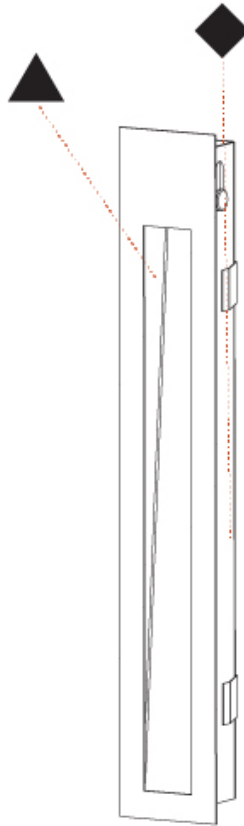

GENERAL

Series: Delight
 Subseries: Delight String
 Brand: Prolicht
 Division: Architectural
 Mounting Type: Recessed
 Mounting Location: Wall
 Subcategory: Step Light

PHYSICAL

Shape: Rectangle
 Width (mm): 40
 Width (in): 1 9/16
 Height (mm): 250
 Depth (mm): 26
 Height (in): 9 13/16
 Depth (in): 1
 Ceiling Thickness (mm): 10 / 12 / 15
 Ceiling Thickness (in): 3/8 or 1/2 or 9/16
 Min. Recessing Depth (mm): 30
 Min. Recessing Depth (in): 1 3/16
 Light Distribution: Asymmetric
 Weight (kg): .83
 Weight (lbs): 1.8
 Fixture Finish: SSR / BKV / CWI / CRY / HAB / UFT / ITA / RUA / FTG / MYG / LOD / PUS / FRO / FUP / KIA / POP / BLS / SPG / MEY / GOH / GUM / CHC / COM / ABZ / JAG / OBR / MOS / ROR
 Fixture Material: Aluminum
 Cut-out Measurements: 240mm / 9 7/16" x 34mm / 1 5/16"

GENERAL

Series: Delight
 Subseries: Delight String Wide
 Brand: Prolicht
 Division: Architectural
 Mounting Type: Recessed
 Mounting Location: Wall
 Subcategory: Step Light

PHYSICAL

Shape: Rectangle
 Length (mm): 250
 Length (in): 9 ¹³/₁₆
 Width (mm): 40
 Width (in): 1 ⁹/₁₆
 Height (mm): 250
 Depth (mm): 26
 Height (in): 9 ¹³/₁₆
 Depth (in): 1
 Ceiling Thickness (mm): 10 / 12 / 15
 Ceiling Thickness (in): 3/8 or 1/2 or 9/16
 Min. Recessing Depth (mm): 30
 Min. Recessing Depth (in): 1 ³/₁₆
 Light Distribution: Asymmetric
 Weight (kg): .83
 Weight (lbs): 1.8
 Fixture Finish: SSR / BKV / CWI / CRY / HAB / UFT / ITA / RUA / FTG / MYG / LOD / PUS / FRO / FUP / KIA / POP / BLS / SPG / MEY / GOH / GUM / CHC / COM / ABZ / JAG / OBR / MOS / ROR
 Fixture Material: Aluminum
 Cut-out Measurements: 240mm / 9 7/16" x 34mm / 1 5/16"

DELIGHT STRING WIDE RECESSED

A35699-

PROJECT

TYPE

SPECIFIER

QUANTITY

DATE

A