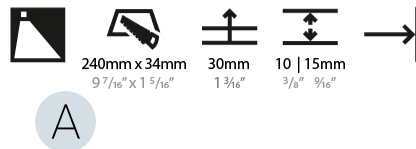

GENERAL

Series: Delight
Subseries: Delight String
Brand: Prolicht
Division: Architectural
Mounting Type: Recessed
Mounting Location: Wall
Subcategory: Step Light

PHYSICAL

Shape: Rectangle
Width (mm): 40
Width (in): 1 9/16
Height (mm): 250
Depth (mm): 26
Height (in): 9 13/16
Depth (in): 1
Ceiling Thickness (mm): 10 / 12 / 15
Ceiling Thickness (in): 3/8 or 1/2 or 9/16
Min. Recessing Depth (mm): 30
Min. Recessing Depth (in): 1 3/16
Light Distribution: Asymmetric
Weight (kg): .83
Weight (lbs): 1.8
Fixture Finish: SSR / BKV / CWI / CRY / HAB / UFT / ITA / RUA / FTG / MYG / LOD / PUS / FRO / FUP / KIA / POP / BLS / SPG / MEY / GOH / GUM / CHC / COM / ABZ / JAG / OBR / MOS / ROR
Fixture Material: Aluminum
Cut-out Measurements: 240mm / 9 7/16" x 34mm / 1 5/16"

ELECTRICAL

Lamp Type: LED (Zhaga Standard)
Input Wattage (W): 2.2
Total Output Wattage (W): 2
Dimming: Non-Dimming / Phase Dimming (120Vac only) / 0-10V Dimming
Driver Included: No
Driver Location: Remote
Driver Type: Constant Current - 120 / 277Vac
Driver Class: Class 2
Input Voltage (V): 120 - 277
Constant Current (MA): 700

LED

Number of LEDs: 1
Color Temperature (°K): 2700 / 3000 / 3500 / 4000
Max. Delivered Lumen (lm): 30
CRI: >90 CRI
Lamp Life (hrs): 50000

OPTICAL

RATINGS AND CERTIFICATIONS

Certified By: Certified for North American Standards
IP rating: IP20