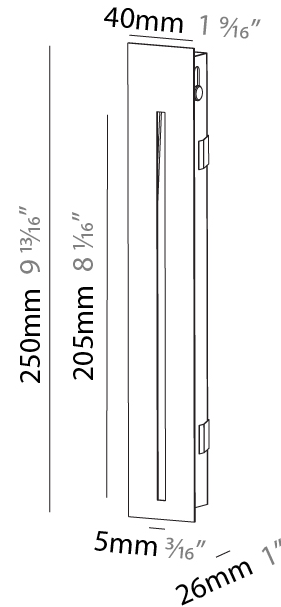

GENERAL

Series: Delight
Subseries: Delight String
Brand: Prolicht
Division: Architectural
Mounting Type: Recessed
Mounting Location: Wall
Subcategory: Step Light

PHYSICAL

Shape: Rectangle
Width (mm): 40
Width (in): 1 9/16
Height (mm): 250
Depth (mm): 26
Height (in): 9 13/16
Depth (in): 1
Ceiling Thickness (mm): 10 / 12 / 15
Ceiling Thickness (in): 3/8 or 1/2 or 9/16
Min. Recessing Depth (mm): 30
Min. Recessing Depth (in): 1 3/16
Light Distribution: Asymmetric
Weight (kg): .83
Weight (lbs): 1.8
Fixture Finish: SSR / BKV / CWI / CRY / HAB / UFT / ITA / RUA / FTG / MYG / LOD / PUS / FRO / FUP / KIA / POP / BLS / SPG / MEY / GOH / GUM / CHC / COM / ABZ / JAG / OBR / MOS / ROR
Fixture Material: Aluminum
Cut-out Measurements: 240mm / 9 7/16" x 34mm / 1 5/16"

ELECTRICAL

Lamp Type: LED (Zhaga Standard)
Input Wattage (W): 2.2
Total Output Wattage (W): 2
Dimming: Non-Dimming / Phase Dimming (120Vac only) / 0-10V Dimming
Driver Included: No
Driver Location: Remote
Driver Type: Constant Current - 120 / 277Vac
Driver Class: Class 2
Input Voltage (V): 120 - 277
Constant Current (MA): 700

LED

Number of LEDs: 1
Color Temperature (°K): 2700 / 3000 / 3500 / 4000
Max. Delivered Lumen (lm): 30
CRI: >90 CRI
Lamp Life (hrs): 50000

OPTICAL

RATINGS AND CERTIFICATIONS

Certified By: Certified for North American Standards
IP rating: IP20

PROJECT
TYPE
SPECIFIER
QUANTITY
DATE