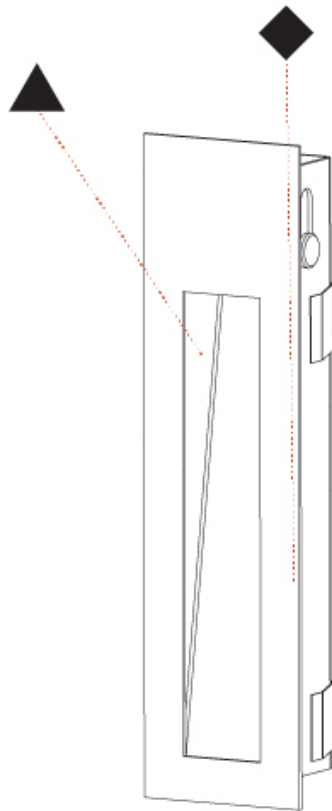

## DELIGHT STRING WIDE RECESSED

A35698-

PROJECT

TYPE

SPECIFIER

QUANTITY

DATE

A