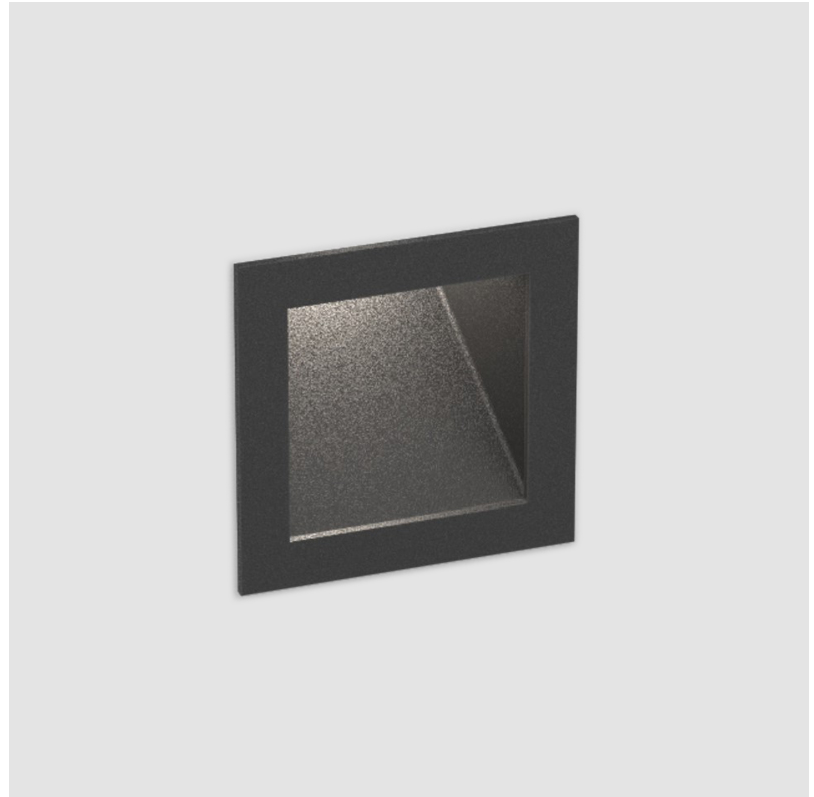

GENERAL

Series: Delight
Subseries: Delight Gooo!
Brand: Prolicht
Division: Architectural
Mounting Type: Recessed
Mounting Location: Wall
Subcategory: Step Light

PHYSICAL

Shape: Square
Length (mm): 55
Length (in): 2 3/16
Height (mm): 55
Depth (mm): 50
Height (in): 2 3/16
Depth (in): 1 15/16
Ceiling Thickness (mm): 10-15
Ceiling Thickness (in): 3/8 - 9/16
Min. Recessing Depth (mm): 15
Min. Recessing Depth (in): 9/16
Light Distribution: Asymmetric
Weight (kg): 0.11
Weight (lbs): 0.25
Fixture Finish: SSR / BKV / CWI / CRY / HAB / UFT / ITA / RUA / FTG / MYG / LOD / PUS / FRO / FUP / KIA / POP / BLS / SPG / MEY / GOH / GUM / CHC / COM / ABZ / JAG / OBR / MOS / ROR
Fixture Material: Aluminum

ELECTRICAL

Lamp Type: LED (Zhaga Standard)
Input Wattage (W): 2.2
Total Output Wattage (W): 2
Dimming: Tri-Mode (Non-Dimming and Phase Dimming (120Vac only) and 0-10V Dimming)
Driver Included: No
Driver Location: Remote
Driver Type: Constant Current - Universal
Input Voltage (V): 120 - 277
Constant Current (MA): 700

LED

Number of LEDs: 1
Color Temperature (°K): 2700 / 3000 / 4000
Max. Delivered Lumen (lm): 50
Nominal Lumen (lm): 170
CRI: >90 CRI
Lamp Life (hrs): 50000

OPTICAL

RATINGS AND CERTIFICATIONS

Certified By: Certified for North American Standards
IP rating: IP20