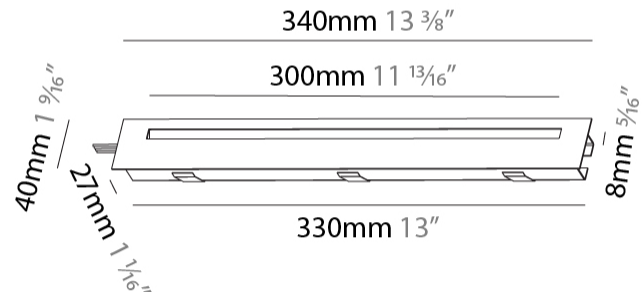

GENERAL

Series: Delight
Subseries: Delight String Step
Brand: Prolicht
Division: Architectural
Mounting Type: Recessed
Mounting Location: Wall
Subcategory: Step Light

PHYSICAL

Shape: Rectangle
Length (mm): 340
Length (in): 13 3/8
Height (mm): 40
Depth (mm): 27
Height (in): 1 9/16
Depth (in): 1 1/16
Ceiling Thickness (mm): 10 / 12 / 15
Ceiling Thickness (in): 3/8 or 1/2 or 9/16
Min. Recessing Depth (mm): 30
Min. Recessing Depth (in): 1 3/16
Light Distribution: Asymmetric
Weight (kg): 0.404
Weight (lbs): 0.89
Fixture Finish: SSR / BKV / CWI / CRY / HAB / UFT / ITA / RUA / FTG / MYG / LOD / PUS / FRO / FUP / KIA / POP / BLS / SPG / MEY / GOH / GUM / CHC / COM / ABZ / JAG / OBR / MOS / ROR
Fixture Material: Aluminum
Cut-out Measurements: 330mm / 13" x 34mm / 1 5/16"

ELECTRICAL

Lamp Type: LED (Zhaga Standard)
Input Wattage (W): 4
Total Output Wattage (W): 3.6
Dimming: 0-10V Dimming / Phase Dimming (120Vac Only)
Driver Included: No
Driver Location: Remote
Driver Type: Constant Voltage - 120 / 277Vac
Driver Class: Class 2
Input Voltage (V): 120 - 277
Output Voltage (V): 24

LED

Number of LEDs: 1
Color Temperature (°K): 3000 / 3500 / 5000
Max. Delivered Lumen (lm): 120
CRI: >80 CRI
Lamp Life (hrs): 50000

OPTICAL

RATINGS AND CERTIFICATIONS

Certified By: Certified for North American Standards
IP rating: IP20