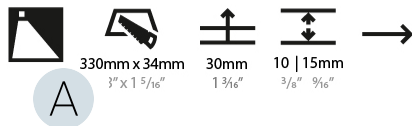

GENERAL

Series: Delight
Subseries: Delight String Step
Brand: Prolicht
Division: Architectural
Mounting Type: Recessed
Mounting Location: Wall
Subcategory: Step Light

PHYSICAL

Shape: Rectangle
Length (mm): 340
Length (in): 13 3/8
Height (mm): 40
Depth (mm): 27
Height (in): 1 9/16
Depth (in): 1 1/16
Ceiling Thickness (mm): 10 / 12 / 15
Ceiling Thickness (in): 3/8 or 1/2 or 9/16
Min. Recessing Depth (mm): 30
Min. Recessing Depth (in): 1 3/16
Light Distribution: Asymmetric
Weight (kg): 0.404
Weight (lbs): 0.89
Fixture Finish: SSR / BKV / CWI / CRY / HAB / UFT / ITA / RUA / FTG / MYG / LOD / PUS / FRO / FUP / KIA / POP / BLS / SPG / MEY / GOH / GUM / CHC / COM / ABZ / JAG / OBR / MOS / ROR
Fixture Material: Aluminum
Cut-out Measurements: 330mm / 13" x 34mm / 1 5/16"

ELECTRICAL

Lamp Type: LED (Zhaga Standard)
Input Wattage (W): 4
Total Output Wattage (W): 3.6
Dimming: 0-10V Dimming / Phase Dimming (120Vac Only)
Driver Included: No
Driver Location: Remote
Driver Type: Constant Voltage - 120 / 277Vac
Driver Class: Class 2
Input Voltage (V): 120 - 277
Output Voltage (V): 24

LED

Number of LEDs: 1
Color Temperature (°K): 3000 / 3500 / 5000
Max. Delivered Lumen (lm): 120
CRI: >80 CRI
Lamp Life (hrs): 50000

OPTICAL

RATINGS AND CERTIFICATIONS

Certified By: Certified for North American Standards
IP rating: IP20