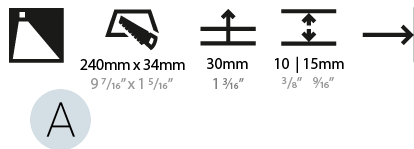

GENERAL

Series: Delight
Subseries: Delight String Wide
Brand: Prolicht
Division: Architectural
Mounting Type: Recessed
Mounting Location: Wall
Subcategory: Step Light

PHYSICAL

Shape: Rectangle
Length (mm): 250
Length (in): 9 ¹³/₁₆
Width (mm): 40
Width (in): 1 ⁹/₁₆
Height (mm): 250
Depth (mm): 26
Height (in): 9 ¹³/₁₆
Depth (in): 1
Ceiling Thickness (mm): 10 / 12 / 15
Ceiling Thickness (in): 3/8 or 1/2 or 9/16
Min. Recessing Depth (mm): 30
Min. Recessing Depth (in): 1 ³/₁₆
Light Distribution: Asymmetric
Weight (kg): .83
Weight (lbs): 1.8
Fixture Finish: SSR / BKV / CWI / CRY / HAB / UFT / ITA / RUA / FTG / MYG / LOD / PUS / FRO / FUP / KIA / POP / BLS / SPG / MEY / GOH / GUM / CHC / COM / ABZ / JAG / OBR / MOS / ROR
Fixture Material: Aluminum
Cut-out Measurements: 240mm / 9 7/16" x 34mm / 1 5/16"

ELECTRICAL

Lamp Type: LED (Zhaga Standard)
Input Wattage (W): 2.2
Total Output Wattage (W): 2
Dimming: 0-10V Dimming / Phase Dimming (120Vac Only)
Driver Included: No
Driver Location: Remote
Driver Type: Constant Current - 120 / 277Vac
Driver Class: Class 2
Input Voltage (V): 120 - 277
Constant Current (MA): 700

LED

Number of LEDs: 1
Color Temperature (°K): 2700 / 3000 / 3500 / 4000
Max. Delivered Lumen (lm): 60 / 60 / 68 / 70
CRI: >90 CRI
Lamp Life (hrs): 50000

OPTICAL

RATINGS AND CERTIFICATIONS

Certified By: Certified for North American Standards
IP rating: IP20

PROJECT
TYPE
SPECIFIER
QUANTITY
DATE