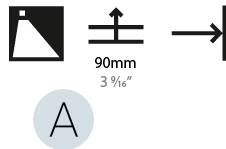

1. To build a product code in our configurator select the specify button on the base model # product page
2. To build a manual product code on this datasheet choose from the options listed below in blue font and add the suffix to the base model #

GENERAL

Series: Delight
Subseries: Delight Gooo! Floorwash
Brand: Prolicht
Division: Architectural
Mounting Type: Recessed
Mounting Location: Wall
Subcategory: Step Light

PHYSICAL

Shape: Square
Length (mm): 90
Length (in): 3 9/16
Width (mm): 90
Width (in): 3 9/16
Height (mm): 82
Height (in): 3 1/4
Min. Recessing Depth (mm): 90
Min. Recessing Depth (in): 3 9/16
Light Distribution: Asymmetric
Weight (kg): 0.3
Weight (lbs): 0.66
Fixture Finish: SSR / BKV / CWI / CRY / HAB / UFT / ITA / RUA / FTG / MYG / LOD / PUS / FRO / FUP / KIA / POP / BLS / SPG / MEY / GOH / GUM / CHC / COM / ABZ / JAG / OBR / MOS / ROR
Fixture Material: Metal

ELECTRICAL

Lamp Type: LED (Zhaga Standard)
Input Wattage (W): 4.4
Total Output Wattage (W): 4
Dimming: Non-Dimming / Phase Dimming (120Vac only) / 0-10V Dimming
Driver Included: No
Driver Location: Remote
Driver Type: Constant Current - Universal
Input Voltage (V): 120 - 277
Constant Current (MA): 350

LED

Number of LEDs: 1
Color Temperature (°K): 2700 / 3000 / 4000
Max. Delivered Lumen (lm): 240 / 270 / 290
CRI: >90 CRI
Lamp Life (hrs): 50000

OPTICAL

RATINGS AND CERTIFICATIONS

Certified By: Certified for North American Standards
IP rating: IP20