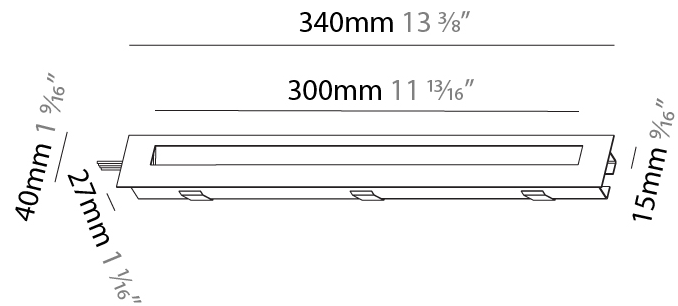

GENERAL

Series: Delight
Subseries: Delight String Step Wide
Brand: Prolicht
Division: Architectural
Mounting Type: Recessed
Mounting Location: Wall
Subcategory: Step Light

PHYSICAL

Shape: Rectangle
Length (mm): 340
Length (in): 13 ³/₈
Height (mm): 40
Depth (mm): 27
Height (in): 1 ⁵/₁₆
Depth (in): 1 ³/₁₆
Min. Recessing Depth (mm): 30
Min. Recessing Depth (in): 1 ³/₁₆
Light Distribution: Asymmetric
Weight (kg): 0.388
Weight (lbs): 0.854
Fixture Finish: SSR / BKV / CWI / CRY / HAB / UFT / ITA / RUA / FTG / MYG / LOD / PUS / FRO / FUP / KIA / POP / BLS / SPG / MEY / GOH / GUM / CHC / COM / ABZ / JAG / OBR / MOS / ROR
Fixture Material: Aluminum
Cut-out Measurements: 330mm / 13" x 34mm / 1 5/16"

ELECTRICAL

Lamp Type: LED (Zhaga Standard)
Input Wattage (W): 4
Total Output Wattage (W): 3.6
Dimming: 0-10V Dimming / Phase Dimming (120Vac Only)
Driver Included: No
Driver Location: Remote
Driver Type: Constant Voltage - 120 / 277Vac
Driver Class: Class 2
Input Voltage (V): 120 - 277
Output Voltage (V): 24

LED

Number of LEDs: 1
Color Temperature (°K): 3000 / 3500 / 5000
Max. Delivered Lumen (lm): 120
CRI: >80 CRI
Lamp Life (hrs): 50000

OPTICAL

RATINGS AND CERTIFICATIONS

Certified By: Certified for North American Standards
IP rating: IP20