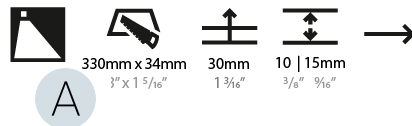

GENERAL

Series: Delight
Subseries: Delight String Step
Brand: Prolicht
Division: Architectural
Mounting Type: Recessed
Mounting Location: Wall
Subcategory: Step Light

PHYSICAL

Shape: Rectangle
Length (mm): 340
Length (in): 13 3/8
Height (mm): 40
Depth (mm): 27
Height (in): 1 9/16
Depth (in): 1 1/16
Ceiling Thickness (mm): 10 / 12 / 15
Ceiling Thickness (in): 3/8 or 1/2 or 9/16
Min. Recessing Depth (mm): 30
Min. Recessing Depth (in): 1 3/16
Light Distribution: Asymmetric
Weight (kg): 0.404
Weight (lbs): 0.89
Fixture Finish: SSR / BKV / CWI / CRY / HAB / UFT / ITA / RUA / FTG / MYG / LOD / PUS / FRO / FUP / KIA / POP / BLS / SPG / MEY / GOH / GUM / CHC / COM / ABZ / JAG / OBR / MOS / ROR
Fixture Material: Aluminum
Cut-out Measurements: 330mm / 13" x 34mm / 1 5/16"

ELECTRICAL

Lamp Type: LED (Zhaga Standard)
Input Wattage (W): 4
Total Output Wattage (W): 3.6
Dimming: 0-10V Dimming / Phase Dimming (120Vac Only)
Driver Included: No
Driver Location: Remote
Driver Type: Constant Voltage - 120 / 277Vac
Driver Class: Class 2
Input Voltage (V): 120 - 277
Output Voltage (V): 24

LED

Number of LEDs: 1
Color Temperature (°K): 3000 / 3500 / 5000
Max. Delivered Lumen (lm): 120
CRI: >80 CRI
Lamp Life (hrs): 50000

OPTICAL

RATINGS AND CERTIFICATIONS

Certified By: Certified for North American Standards
IP rating: IP20