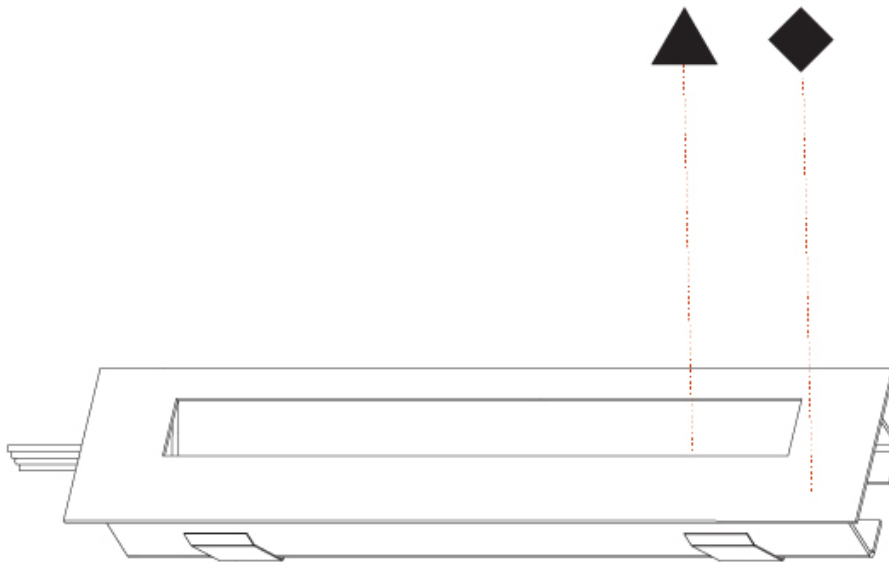

DELIGHT STRING STEP WIDE RECESSED

A35702-

PROJECT

TYPE

SPECIFIER

QUANTITY

DATE

PROJECT	
TYPE	
SPECIFIER	
QUANTITY	
DATE	