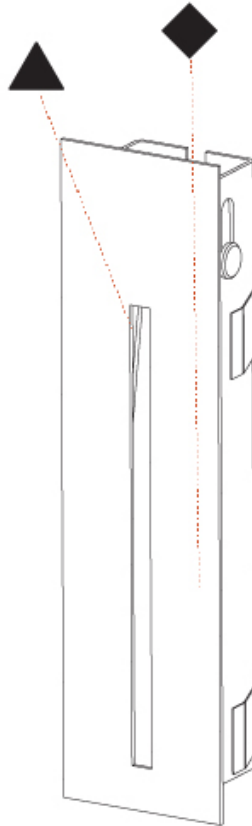

### PHYSICAL

Shape: Rectangle  
 Width (mm): 40  
 Width (in): 1 9/16  
 Height (mm): 150  
 Depth (mm): 26  
 Height (in): 5 7/8  
 Depth (in): 1  
 Ceiling Thickness (mm): 10 / 12 / 15  
 Ceiling Thickness (in): 3/8 or 1/2 or 9/16  
 Min. Recessing Depth (mm): 30  
 Min. Recessing Depth (in): 1 3/16  
 Weight (kg): .21  
 Weight (lbs): .46  
 Installation Requirement: 140mm / 5 1/2" x 34mm / 1 5/16"  
 Fixture Finish: SSR / BKV / CWI / CRY / HAB / UFT / ITA / RUA / FTG / MYG / LOD / PUS / FRO / FUP / KIA / POP / BLS / SPG / MEY / GOH / CHC / COM / ABZ / JAG / OBR / MOS / ROR  
 Fixture Material: Aluminum

## DELIGHT STRING RECESSED

A35696-

PROJECT

TYPE

SPECIFIER

QUANTITY

DATE

A

## DELIGHT STRING RECESSED

#### PHYSICAL

Shape: Rectangle  
 Width (mm): 40  
 Width (in): 1 9/16  
 Height (mm): 250  
 Depth (mm): 26  
 Height (in): 9 13/16  
 Depth (in): 1  
 Ceiling Thickness (mm): 10 / 12 / 15  
 Ceiling Thickness (in): 3/8 or 1/2 or 9/16  
 Min. Recessing Depth (mm): 30  
 Min. Recessing Depth (in): 1 3/16  
 Weight (kg): .83  
 Weight (lbs): 1.8  
 Fixture Finish: SSR / BKV / CWI / CRY / HAB / UFT / ITA / RUA / FTG / MYG / LOD / PUS / FRO / FUP / KIA / POP / BLS / SPG / MEY / GOH / CHC / COM / ABZ / JAG / OBR / MOS / ROR  
 Fixture Material: Aluminum  
 Cut-out Measurements: 240mm / 9 7/16" x 34mm / 1 5/16"