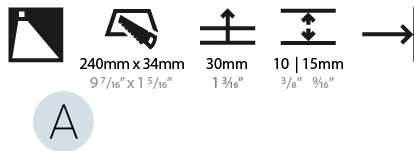

GENERAL

Series: Delight
Subseries: Delight String
Brand: Prolicht
Division: Architectural
Mounting Type: Recessed
Mounting Location: Wall
Subcategory: Step Light

PHYSICAL

Shape: Rectangle
Width (mm): 40
Width (in): 1 9/16
Height (mm): 250
Depth (mm): 26
Height (in): 9 13/16
Depth (in): 1
Ceiling Thickness (mm): 10 / 12 / 15
Ceiling Thickness (in): 3/8 or 1/2 or 9/16
Min. Recessing Depth (mm): 30
Min. Recessing Depth (in): 1 3/16
Light Distribution: Asymmetric
Weight (kg): .83
Weight (lbs): 1.8
Fixture Finish: SSR / BKV / CWI / CRY / HAB / UFT / ITA / RUA / FTG / MYG / LOD / PUS / FRO / FUP / KIA / POP / BLS / SPG / MEY / GOH / GUM / CHC / COM / ABZ / JAG / OBR / MOS / ROR
Fixture Material: Aluminum
Cut-out Measurements: 240mm / 9 7/16" x 34mm / 1 5/16"

ELECTRICAL

Lamp Type: LED (Zhaga Standard)
Input Wattage (W): 2.2
Total Output Wattage (W): 2
Dimming: Non-Dimming / Phase Dimming (120Vac only) / 0-10V Dimming
Driver Included: No
Driver Location: Remote
Driver Type: Constant Current - 120 / 277Vac
Driver Class: Class 2
Input Voltage (V): 120 - 277
Constant Current (MA): 700

LED

Number of LEDs: 1
Color Temperature (°K): 2700 / 3000 / 3500 / 4000
Max. Delivered Lumen (lm): 30
CRI: >90 CRI
Lamp Life (hrs): 50000

OPTICAL

RATINGS AND CERTIFICATIONS

Certified By: Certified for North American Standards
IP rating: IP20