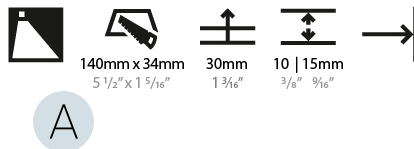

GENERAL

Series: Delight
Subseries: Delight String
Partner: Prolicht
Division: Architectural
Installation: Recessed
Product Type: Step Light
Mounting Location: Wall
Light Distribution: Asymmetric

PHYSICAL

Shape: Rectangle
Width (mm): 40
Width (in): 1 9/16
Height (mm): 150
Depth (mm): 26
Height (in): 5 7/8
Depth (in): 1
Ceiling Thickness (mm): 10 / 12 / 15
Ceiling Thickness (in): 3/8 or 1/2 or 9/16
Min. Recessing Depth (mm): 30
Min. Recessing Depth (in): 1 3/16
Weight (kg): .21
Weight (lbs): .46
Installation Requirement: 140mm / 5 1/2" x 34mm / 1 5/16"
Fixture Finish: SSR / BKV / CWI / CRY / HAB / UFT / ITA / RUA / FTG / MYG / LOD / PUS / FRO / FUP / KIA / POP / BLS / SPG / MEY / GOH / CHC / COM / ABZ / JAG / OBR / MOS / ROR
Fixture Material: Aluminum

ELECTRICAL

Lamp Type: LED (Zhaga Standard)
Input Wattage (W): 2.2
Total Output Wattage (W): 2
Dimming: Non-Dimming / Phase Dimming (120Vac only) / 0-10V Dimming
Driver Included: No
Driver Location: Remote
Driver Type: Constant Current - 120 / 277Vac
Driver Class: Class 2
Input Voltage (V): 120 - 277
Constant Current (MA): 700

LED

Number of LEDs: 1
Color Temperature (°K): 2700 / 3000 / 3500 / 4000
Max. Delivered Lumen (lm): 30
CRI: >90 CRI
Lamp Life (hrs): 50000

OPTICAL

RATINGS AND CERTIFICATIONS

Certified By: Certified for North American Standards
IP rating: IP20

PROJECT
TYPE
SPECIFIER
QUANTITY
DATE