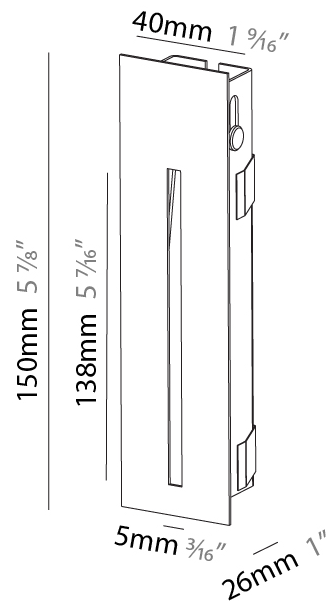

GENERAL

Series: Delight
Subseries: Delight String
Partner: Prolicht
Division: Architectural
Installation: Recessed
Product Type: Step Light
Mounting Location: Wall
Light Distribution: Asymmetric

PHYSICAL

Shape: Rectangle
Width (mm): 40
Width (in): 1 9/16
Height (mm): 150
Depth (mm): 26
Height (in): 5 7/8
Depth (in): 1
Ceiling Thickness (mm): 10 / 12 / 15
Ceiling Thickness (in): 3/8 or 1/2 or 9/16
Min. Recessing Depth (mm): 30
Min. Recessing Depth (in): 1 3/16
Weight (kg): .21
Weight (lbs): .46
Installation Requirement: 140mm / 5 1/2" x 34mm / 1 5/16"
Fixture Finish: SSR / BKV / CWI / CRY / HAB / UFT / ITA / RUA / FTG / MYG / LOD / PUS / FRO / FUP / KIA / POP / BLS / SPG / MEY / GOH / CHC / COM / ABZ / JAG / OBR / MOS / ROR
Fixture Material: Aluminum

ELECTRICAL

Lamp Type: LED (Zhaga Standard)
Input Wattage (W): 2.2
Total Output Wattage (W): 2
Dimming: Non-Dimming / Phase Dimming (120Vac only) / 0-10V Dimming
Driver Included: No
Driver Location: Remote
Driver Type: Constant Current - 120 / 277Vac
Driver Class: Class 2
Input Voltage (V): 120 - 277
Constant Current (MA): 700

LED

Number of LEDs: 1
Color Temperature (°K): 2700 / 3000 / 3500 / 4000
Max. Delivered Lumen (lm): 30
CRI: >90 CRI
Lamp Life (hrs): 50000

OPTICAL

RATINGS AND CERTIFICATIONS

Certified By: Certified for North American Standards
IP rating: IP20

PROJECT
TYPE
SPECIFIER
QUANTITY
DATE