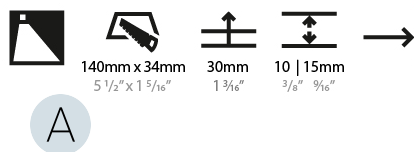

GENERAL

Series: Delight
Subseries: Delight String Wide
Partner: Prolicht
Division: Architectural
Installation: Recessed
Product Type: Step Light
Mounting Location: Wall
Light Distribution: Asymmetric

PHYSICAL

Shape: Rectangle
Width (mm): 40
Width (in): 1 9/16
Height (mm): 150
Depth (mm): 26
Height (in): 5 7/8
Depth (in): 1
Ceiling Thickness (mm): 10 / 12 / 15
Ceiling Thickness (in): 3/8 or 1/2 or 9/16
Min. Recessing Depth (mm): 30
Min. Recessing Depth (in): 1 3/16
Weight (kg): 0.21
Weight (lbs): 0.46
Screws: No visible screws
Fixture Finish: SSR / BKV / CWI / CRY / HAB / UFT / ITA / RUA / FTG / MYG / LOD / PUS / FRO / FUP / KIA / POP / BLS / SPG / MEY / GOH / CHC / COM / ABZ / JAG / OBR / MOS / ROR
Fixture Material: Aluminum
Cut-out Measurements: 140mm / 5 1/2" x 34mm / 1 5/16"

ELECTRICAL

Lamp Type: LED (Zhaga Standard)
Input Wattage (W): 2.2
Total Output Wattage (W): 2
Dimming: Non-Dimming / Phase Dimming (120Vac only) / 0-10V Dimming
Driver Included: No
Driver Location: Remote
Driver Type: Constant Current - 120 / 277Vac
Driver Class: Class 2
Input Voltage (V): 120 - 277
Constant Current (MA): 700

LED

Number of LEDs: 1
Color Temperature (°K): 2700 / 3000 / 3500 / 4000
Max. Delivered Lumen (lm): 60 / 60 / 68 / 70
CRI: >90 CRI
Lamp Life (hrs): 50000

OPTICAL

RATINGS AND CERTIFICATIONS

Certified By: Certified for North American Standards
IP rating: IP20