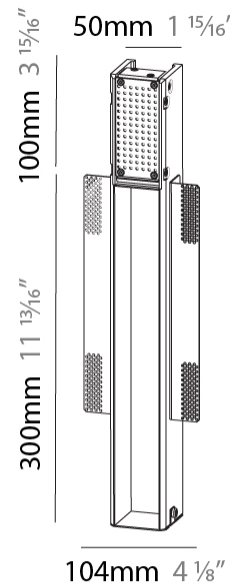

PHYSICAL

Shape: Rectangle
Width (mm): 50
Width (in): 1 15/16
Height (mm): 300
Depth (mm): 50
Height (in): 11 13/16
Depth (in): 1 15/16
Ceiling Thickness (mm): 10 / 12.5 / 15 / 25 / 30
Ceiling Thickness (in): 3/8 or 1/2 or 9/16 or 1 or 1 3/16
Min. Recessing Depth (mm): 90
Min. Recessing Depth (in): 3 9/16
Weight (kg): 1.2
Weight (lbs): 2.65
Fixture Finish: SSR / BKV / CWI / CRY / HAB / UFT / ITA / RUA / FTG / MYG / LOD / PUS / FRO / FUP / KIA / POP / BLS / SPG / MEY / GOH / CHC / COM / ABZ / JAG / OBR / MOS / ROR
Fixture Material: Aluminum
Cut-out Measurements: 402mm / 15 13/16" x 52mm / 2 1/16"
Upon Request: Unique Sizes Unique Ceiling Thickness

ELECTRICAL

Lamp Type: LED (Zhaga Standard)
Input Wattage (W): 1..1
Total Output Wattage (W): 1.0
Dimming: Non-Dimmable
Driver Included: Yes
Driver Location: Integrated
Driver Type: Constant Current - 120 / 277Vac
Driver Class: Class 2
Input Voltage (V): 120 - 277
Constant Current (MA): 350
Upon Request: Phase and 0-10V Dimming (Remote only)

LED

Number of LEDs: 1
Color Temperature (°K): 2700 / 3000 / 4000
Max. Delivered Lumen (lm): 57.4 / 60.2 / 64.8
CRI: >90 CRI
Lamp Life (hrs): 50000
Upon Request: RGB-W Special Color Temperature

OPTICAL

RATINGS AND CERTIFICATIONS

Certified By: Certified for North American Standards
IP rating: IP20