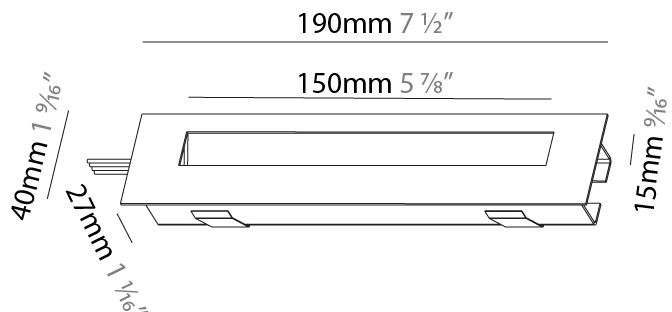

GENERAL

Series: Delight
Subseries: Delight String Step Wide
Partner: Prolicht
Division: Architectural
Installation: Recessed
Product Type: Step Light
Mounting Location: Wall
Light Distribution: Asymmetric

PHYSICAL

Shape: Rectangle
Length (mm): 190
Length (in): 7 1/2
Height (mm): 40
Depth (mm): 27
Height (in): 1 9/16
Depth (in): 1 1/16
Ceiling Thickness (mm): 10 / 12 / 15
Ceiling Thickness (in): 3/8 or 1/2 or 9/16
Min. Recessing Depth (mm): 30
Min. Recessing Depth (in): 1 3/16
Weight (kg): 0.208
Weight (lbs): .4576
Fixture Finish: SSR / BKV / CWI / CRY / HAB / UFT / ITA / RUA / FTG / MYG / LOD / PUS / FRO / FUP / KIA / POP / BLS / SPG / MEY / GOH / CHC / COM / ABZ / JAG / OBR / MOS / ROR
Fixture Material: Aluminum
Cut-out Measurements: 140mm / 5 1/2" x 34mm / 1 5/16"

ELECTRICAL

Lamp Type: LED (Zhaga Standard)
Input Wattage (W): 2.2
Total Output Wattage (W): 2
Dimming: 0-10V Dimming / Phase Dimming (120Vac Only)
Driver Included: No
Driver Location: Remote
Driver Type: Constant Voltage - 120 / 277Vac
Driver Class: Class 2
Input Voltage (V): 120 - 277
Output Voltage (V): 24

LED

Number of LEDs: 1
Color Temperature (°K): 3000 / 3500 / 5000
Max. Delivered Lumen (lm): 60
CRI: >80 CRI
Lamp Life (hrs): 50000

OPTICAL

RATINGS AND CERTIFICATIONS

Certified By: Certified for North American Standards
IP rating: IP20