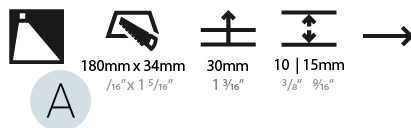

GENERAL

Series: Delight
Subseries: Delight String Step Wide
Partner: Prolicht
Division: Architectural
Installation: Recessed
Product Type: Step Light
Mounting Location: Wall
Light Distribution: Asymmetric

PHYSICAL

Shape: Rectangle
Length (mm): 190
Length (in): 7 1/2
Height (mm): 40
Depth (mm): 27
Height (in): 1 9/16
Depth (in): 1 1/16
Ceiling Thickness (mm): 10 / 12 / 15
Ceiling Thickness (in): 3/8 or 1/2 or 9/16
Min. Recessing Depth (mm): 30
Min. Recessing Depth (in): 1 3/16
Weight (kg): 0.208
Weight (lbs): .4576
Fixture Finish: SSR / BKV / CWI / CRY / HAB / UFT / ITA / RUA / FTG / MYG / LOD / PUS / FRO / FUP / KIA / POP / BLS / SPG / MEY / GOH / CHC / COM / ABZ / JAG / OBR / MOS / ROR
Fixture Material: Aluminum
Cut-out Measurements: 140mm / 5 1/2" x 34mm / 1 5/16"

ELECTRICAL

Lamp Type: LED (Zhaga Standard)
Input Wattage (W): 2.2
Total Output Wattage (W): 2
Dimming: 0-10V Dimming / Phase Dimming (120Vac Only)
Driver Included: No
Driver Location: Remote
Driver Type: Constant Voltage - 120 / 277Vac
Driver Class: Class 2
Input Voltage (V): 120 - 277
Output Voltage (V): 24

LED

Number of LEDs: 1
Color Temperature (°K): 3000 / 3500 / 5000
Max. Delivered Lumen (lm): 60
CRI: >80 CRI
Lamp Life (hrs): 50000

OPTICAL

RATINGS AND CERTIFICATIONS

Certified By: Certified for North American Standards
IP rating: IP20