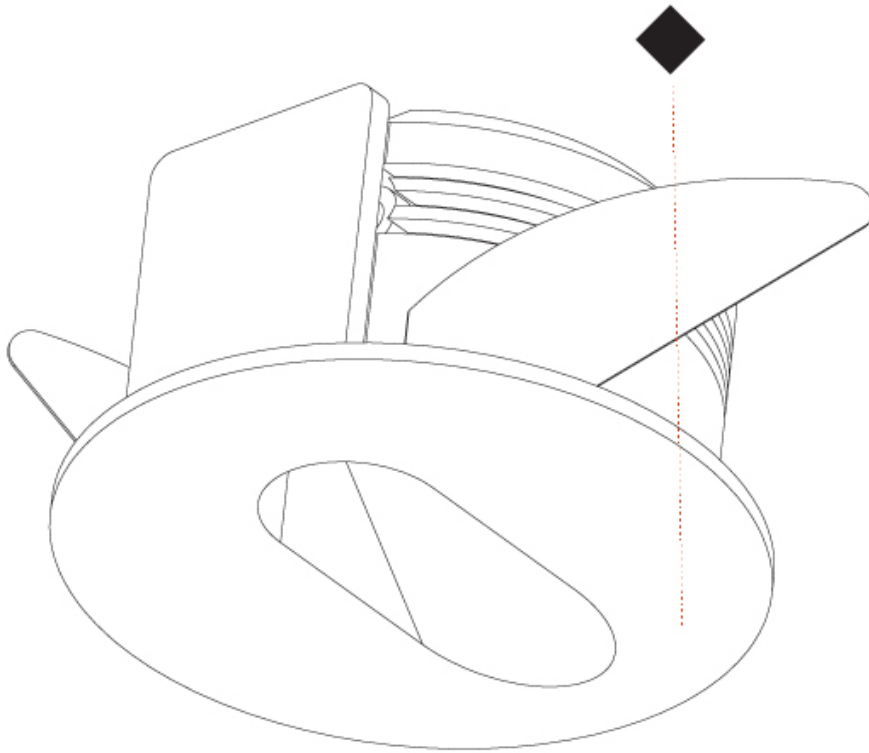

DELIGHT LOLLIPOP ROUND WIDE RECESSED

A35693-

PROJECT

TYPE

SPECIFIER

QUANTITY

DATE

A