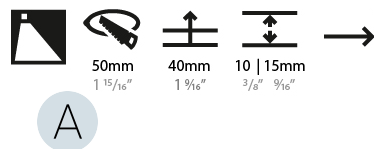

A35693- -

base number   Color   Finishes
Temperature   (Diamond)

1. To build a product code in our configurator select the specify button on the base model # product page
2. To build a manual product code on this datasheet choose from the options listed below in blue font and add the suffix to the base model #

GENERAL

Series: Delight
Subseries: Delight Lollipop Round Wide
Partner: Prolicht
Division: Architectural
Installation: Recessed
Product Type: Step Light
Mounting Location: Wall
Light Distribution: Asymmetric

PHYSICAL

Shape: Round
Diameter (mm): 55
Diameter (in): 2 ³/₁₆
Depth (mm): 35
Depth (in): 1 ³/₈
Min. Recessing Depth (mm): 40
Min. Recessing Depth (in): 1 ⁹/₁₆
Weight (kg): 0.11
Weight (lbs): 0.25
Fixture Finish: SSR / BKV / CWI / CRY / HAB / UFT / ITA / RUA / FTG / MYG / LOD / PUS / FRO / FUP / KIA / POP / BLS / SPG / MEY / GOH / CHC / COM / ABZ / JAG / OBR / MOS / ROR
Fixture Material: Aluminum

ELECTRICAL

Lamp Type: LED (Zhaga Standard)
Input Wattage (W): 2.2
Total Output Wattage (W): 2
Dimming: 0-10V Dimming / Phase Dimming (120Vac Only)
Driver Included: No
Driver Location: Remote
Driver Type: Constant Current - 120 / 277Vac
Input Voltage (V): 120 - 277
Constant Current (MA): 700

LED

Number of LEDs: 1
Color Temperature (°K): 2700 / 3000 / 4000
Max. Delivered Lumen (lm): 150 / 160 / 170
CRI: >90 CRI
Lamp Life (hrs): 50000

OPTICAL

RATINGS AND CERTIFICATIONS

Certified By: Certified for North American Standards
IP rating: IP20