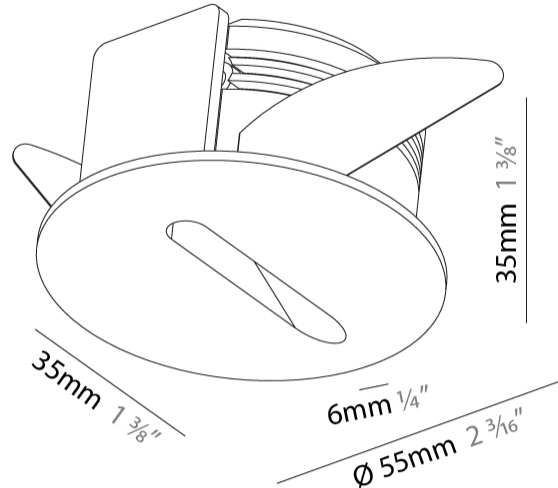

GENERAL

Series: Delight
Subseries: Delight Lollipop Round
Partner: Prolicht
Division: Architectural
Installation: Recessed
Product Type: Step Light
Mounting Location: Wall
Light Distribution: Asymmetric

PHYSICAL

Shape: Round
Diameter (mm): 55
Diameter (in): 2 3/16
Depth (mm): 35
Depth (in): 1 3/8
Ceiling Thickness (mm): 10 / 15
Min. Recessing Depth (mm): 40
Min. Recessing Depth (in): 1 9/16
Weight (kg): 0.11
Weight (lbs): 0.25
Fixture Finish: SSR / BKV / CWI / CRY / HAB / UFT / ITA / RUA / FTG / MYG / LOD / PUS / FRO / FUP / KIA / POP / BLS / SPG / MEY / GOH / CHC / COM / ABZ / JAG / OBR / MOS / ROR
Fixture Material: Aluminum
Cut-out Measurements: Ø50mm / 1 15/16"

ELECTRICAL

Lamp Type: LED (Zhaga Standard)
Input Wattage (W): 2.2
Total Output Wattage (W): 2
Dimming: 0-10V Dimming / Phase Dimming (120Vac Only)
Driver Included: No
Driver Location: Remote
Driver Type: Constant Current - 120 / 277Vac
Input Voltage (V): 120 - 277
Constant Current (MA): 700

LED

Number of LEDs: 1
Color Temperature (°K): 2700 / 3000 / 4000
Max. Delivered Lumen (lm): 80 / 80 / 90
CRI: >90 CRI
Lamp Life (hrs): 50000

OPTICAL

RATINGS AND CERTIFICATIONS

Certified By: Certified for North American Standards
IP rating: IP20

PROJECT
TYPE
SPECIFIER
QUANTITY
DATE