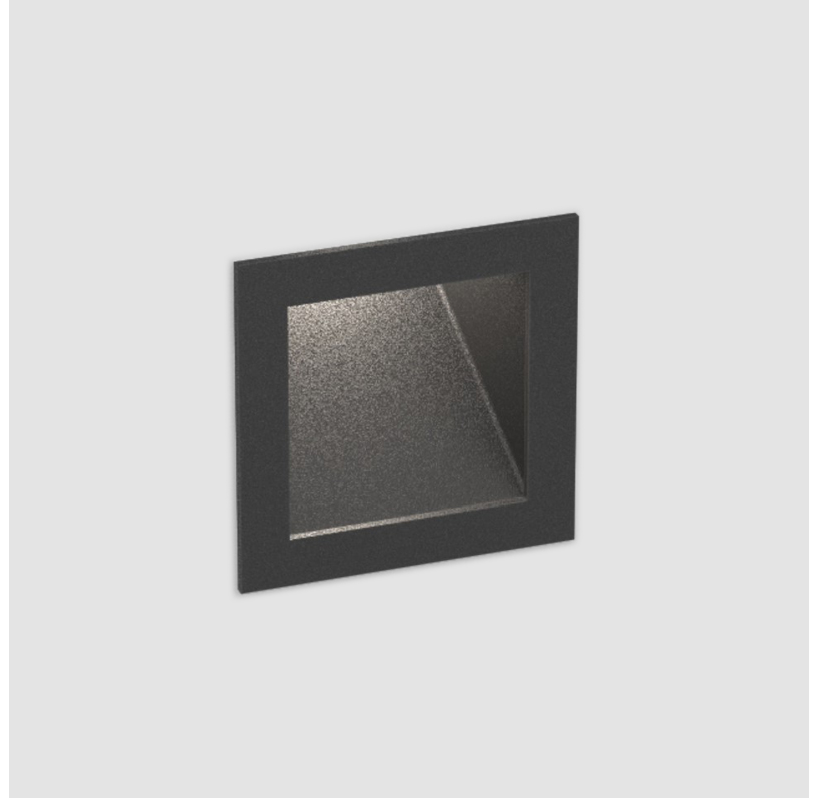

GENERAL

Series: Delight
Subseries: Delight Gooo!
Brand: Prolicht
Division: Architectural
Mounting Type: Recessed
Mounting Location: Wall
Subcategory: Step Light

PHYSICAL

Shape: Square
Length (mm): 55
Length (in): 2 3/16
Height (mm): 55
Depth (mm): 50
Height (in): 2 3/16
Depth (in): 1 15/16
Ceiling Thickness (mm): 10-15
Ceiling Thickness (in): 3/8 - 9/16
Min. Recessing Depth (mm): 15
Min. Recessing Depth (in): 9/16
Light Distribution: Asymmetric
Weight (kg): 0.11
Weight (lbs): 0.25
Fixture Finish: SSR / BKV / CWI / CRY / HAB / UFT / ITA / RUA / FTG / MYG / LOD / PUS / FRO / FUP / KIA / POP / BLS / SPG / MEY / GOH / GUM / CHC / COM / ABZ / JAG / OBR / MOS / ROR
Fixture Material: Aluminum

ELECTRICAL

Lamp Type: LED (Zhaga Standard)
Input Wattage (W): 2.2
Total Output Wattage (W): 2
Dimming: Tri-Mode (Non-Dimming and Phase Dimming (120Vac only) and 0-10V Dimming)
Driver Included: No
Driver Location: Remote
Driver Type: Constant Current - Universal
Input Voltage (V): 120 - 277
Constant Current (MA): 700

LED

Number of LEDs: 1
Color Temperature (°K): 2700 / 3000 / 4000
Max. Delivered Lumen (lm): 50
Nominal Lumen (lm): 170
CRI: >90 CRI
Lamp Life (hrs): 50000

OPTICAL

RATINGS AND CERTIFICATIONS

Certified By: Certified for North American Standards
IP rating: IP20