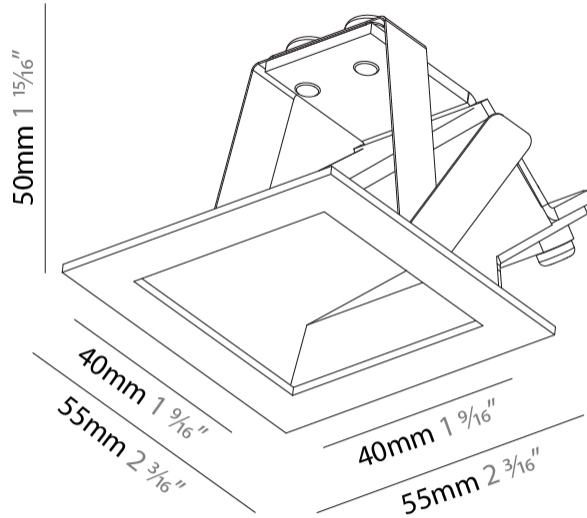

GENERAL

Series: Delight
Subseries: Delight Gooo!
Brand: Prolicht
Division: Architectural
Mounting Type: Recessed
Mounting Location: Wall
Subcategory: Step Light

PHYSICAL

Shape: Square
Length (mm): 55
Length (in): 2 3/16
Height (mm): 55
Depth (mm): 50
Height (in): 2 3/16
Depth (in): 1 15/16
Ceiling Thickness (mm): 10-15
Ceiling Thickness (in): 3/8 - 9/16
Min. Recessing Depth (mm): 15
Min. Recessing Depth (in): 9/16
Light Distribution: Asymmetric
Weight (kg): 0.11
Weight (lbs): 0.25
Fixture Finish: SSR / BKV / CWI / CRY / HAB / UFT / ITA / RUA / FTG / MYG / LOD / PUS / FRO / FUP / KIA / POP / BLS / SPG / MEY / GOH / GUM / CHC / COM / ABZ / JAG / OBR / MOS / ROR
Fixture Material: Aluminum

ELECTRICAL

Lamp Type: LED (Zhaga Standard)
Input Wattage (W): 2.2
Total Output Wattage (W): 2
Dimming: Tri-Mode (Non-Dimming and Phase Dimming (120Vac only) and 0-10V Dimming)
Driver Included: No
Driver Location: Remote
Driver Type: Constant Current - Universal
Input Voltage (V): 120 - 277
Constant Current (MA): 700

LED

Number of LEDs: 1
Color Temperature (°K): 2700 / 3000 / 4000
Max. Delivered Lumen (lm): 50
Nominal Lumen (lm): 170
CRI: >90 CRI
Lamp Life (hrs): 50000

OPTICAL

RATINGS AND CERTIFICATIONS

Certified By: Certified for North American Standards
IP rating: IP20