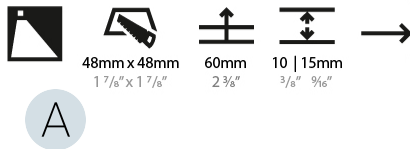

GENERAL

Series: Delight
Subseries: Delight Gooo!
Brand: Prolicht
Division: Architectural
Mounting Type: Recessed
Mounting Location: Wall
Subcategory: Step Light

PHYSICAL

Shape: Square
Length (mm): 55
Length (in): 2 3/16
Height (mm): 55
Depth (mm): 50
Height (in): 2 3/16
Depth (in): 1 15/16
Ceiling Thickness (mm): 10-15
Ceiling Thickness (in): 3/8 - 9/16
Min. Recessing Depth (mm): 15
Min. Recessing Depth (in): 9/16
Light Distribution: Asymmetric
Weight (kg): 0.11
Weight (lbs): 0.25
Fixture Finish: SSR / BKV / CWI / CRY / HAB / UFT / ITA / RUA / FTG / MYG / LOD / PUS / FRO / FUP / KIA / POP / BLS / SPG / MEY / GOH / GUM / CHC / COM / ABZ / JAG / OBR / MOS / ROR
Fixture Material: Aluminum

ELECTRICAL

Lamp Type: LED (Zhaga Standard)
Input Wattage (W): 2.2
Total Output Wattage (W): 2
Dimming: Tri-Mode (Non-Dimming and Phase Dimming (120Vac only) and 0-10V Dimming)
Driver Included: No
Driver Location: Remote
Driver Type: Constant Current - Universal
Input Voltage (V): 120 - 277
Constant Current (MA): 700

LED

Number of LEDs: 1
Color Temperature (°K): 2700 / 3000 / 4000
Max. Delivered Lumen (lm): 50
Nominal Lumen (lm): 170
CRI: >90 CRI
Lamp Life (hrs): 50000

OPTICAL

RATINGS AND CERTIFICATIONS

Certified By: Certified for North American Standards
IP rating: IP20