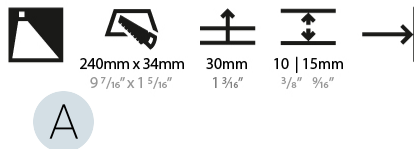

GENERAL

Series: Delight
Subseries: Delight String
Brand: Prolicht
Division: Architectural
Mounting Type: Recessed
Mounting Location: Wall
Subcategory: Step Light

PHYSICAL

Shape: Rectangle
Width (mm): 40
Width (in): 1 9/16
Height (mm): 250
Depth (mm): 26
Height (in): 9 13/16
Depth (in): 1
Ceiling Thickness (mm): 10 / 12 / 15
Ceiling Thickness (in): 3/8 or 1/2 or 9/16
Min. Recessing Depth (mm): 30
Min. Recessing Depth (in): 1 3/16
Light Distribution: Asymmetric
Weight (kg): .83
Weight (lbs): 1.8
Fixture Finish: SSR / BKV / CWI / CRY / HAB / UFT / ITA / RUA / FTG / MYG / LOD / PUS / FRO / FUP / KIA / POP / BLS / SPG / MEY / GOH / GUM / CHC / COM / ABZ / JAG / OBR / MOS / ROR
Fixture Material: Aluminum
Cut-out Measurements: 240mm / 9 7/16" x 34mm / 1 5/16"

ELECTRICAL

Lamp Type: LED (Zhaga Standard)
Input Wattage (W): 2.2
Total Output Wattage (W): 2
Dimming: Non-Dimming / Phase Dimming (120Vac only) / 0-10V Dimming
Driver Included: No
Driver Location: Remote
Driver Type: Constant Current - 120 / 277Vac
Driver Class: Class 2
Input Voltage (V): 120 - 277
Constant Current (MA): 700

LED

Number of LEDs: 1
Color Temperature (°K): 2700 / 3000 / 3500 / 4000
Max. Delivered Lumen (lm): 30
CRI: >90 CRI
Lamp Life (hrs): 50000

OPTICAL

RATINGS AND CERTIFICATIONS

Certified By: Certified for North American Standards
IP rating: IP20