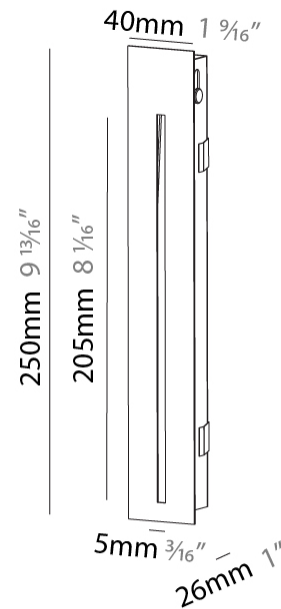

GENERAL

Series: Delight
Subseries: Delight String
Brand: Prolicht
Division: Architectural
Mounting Type: Recessed
Mounting Location: Wall
Subcategory: Step Light

PHYSICAL

Shape: Rectangle
Width (mm): 40
Width (in): 1 9/16
Height (mm): 250
Depth (mm): 26
Height (in): 9 13/16
Depth (in): 1
Ceiling Thickness (mm): 10 / 12 / 15
Ceiling Thickness (in): 3/8 or 1/2 or 9/16
Min. Recessing Depth (mm): 30
Min. Recessing Depth (in): 1 3/16
Light Distribution: Asymmetric
Weight (kg): .83
Weight (lbs): 1.8
Fixture Finish: SSR / BKV / CWI / CRY / HAB / UFT / ITA / RUA / FTG / MYG / LOD / PUS / FRO / FUP / KIA / POP / BLS / SPG / MEY / GOH / GUM / CHC / COM / ABZ / JAG / OBR / MOS / ROR
Fixture Material: Aluminum
Cut-out Measurements: 240mm / 9 7/16" x 34mm / 1 5/16"

ELECTRICAL

Lamp Type: LED (Zhaga Standard)
Input Wattage (W): 2.2
Total Output Wattage (W): 2
Dimming: Non-Dimming / Phase Dimming (120Vac only) / 0-10V Dimming
Driver Included: No
Driver Location: Remote
Driver Type: Constant Current - 120 / 277Vac
Driver Class: Class 2
Input Voltage (V): 120 - 277
Constant Current (MA): 700

LED

Number of LEDs: 1
Color Temperature (°K): 2700 / 3000 / 3500 / 4000
Max. Delivered Lumen (lm): 30
CRI: >90 CRI
Lamp Life (hrs): 50000

OPTICAL

RATINGS AND CERTIFICATIONS

Certified By: Certified for North American Standards
IP rating: IP20