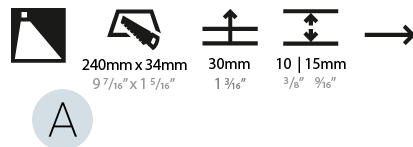

GENERAL

Series: Delight
Subseries: Delight String Wide
Brand: Prolicht
Division: Architectural
Mounting Type: Recessed
Mounting Location: Wall
Subcategory: Step Light

PHYSICAL

Shape: Rectangle
Length (mm): 250
Length (in): 9 ¹³/₁₆
Width (mm): 40
Width (in): 1 ⁹/₁₆
Height (mm): 250
Depth (mm): 26
Height (in): 9 ¹³/₁₆
Depth (in): 1
Ceiling Thickness (mm): 10 / 12 / 15
Ceiling Thickness (in): 3/8 or 1/2 or 9/16
Min. Recessing Depth (mm): 30
Min. Recessing Depth (in): 1 ³/₁₆
Light Distribution: Asymmetric
Weight (kg): .83
Weight (lbs): 1.8
Fixture Finish: SSR / BKV / CWI / CRY / HAB / UFT / ITA / RUA / FTG / MYG / LOD / PUS / FRO / FUP / KIA / POP / BLS / SPG / MEY / GOH / GUM / CHC / COM / ABZ / JAG / OBR / MOS / ROR
Fixture Material: Aluminum
Cut-out Measurements: 240mm / 9 7/16" x 34mm / 1 5/16"

ELECTRICAL

Lamp Type: LED (Zhaga Standard)
Input Wattage (W): 2.2
Total Output Wattage (W): 2
Dimming: 0-10V Dimming / Phase Dimming (120Vac Only)
Driver Included: No
Driver Location: Remote
Driver Type: Constant Current - 120 / 277Vac
Driver Class: Class 2
Input Voltage (V): 120 - 277
Constant Current (MA): 700

LED

Number of LEDs: 1
Color Temperature (°K): 2700 / 3000 / 3500 / 4000
Max. Delivered Lumen (lm): 60 / 60 / 68 / 70
CRI: >90 CRI
Lamp Life (hrs): 50000

OPTICAL

RATINGS AND CERTIFICATIONS

Certified By: Certified for North American Standards
IP rating: IP20

PROJECT
TYPE
SPECIFIER
QUANTITY
DATE