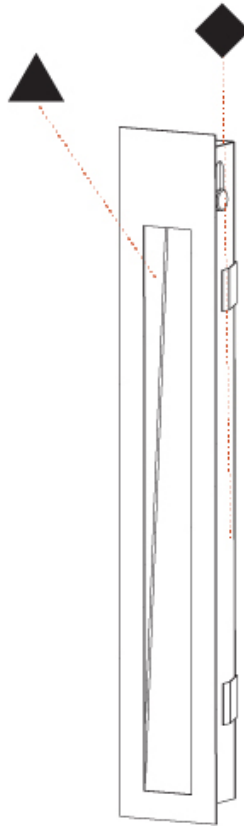

PROJECT
TYPE
SPECIFIER
QUANTITY
DATE

DELIGHT STRING RECESSED

A35697-

base number	Color Temperature	Finishes (Diamond)	Finishes (Triangle)
-------------	----------------------	-----------------------	------------------------

GENERAL

Series: Delight
Subseries: Delight String
Brand: Prolicht
Division: Architectural
Mounting Type: Recessed
Mounting Location: Wall
Subcategory: Step Light

PHYSICAL

Shape: Rectangle
Width (mm): 40
Width (in): 1 9/16
Height (mm): 250
Depth (mm): 26
Height (in): 9 13/16
Depth (in): 1
Ceiling Thickness (mm): 10 / 12 / 15
Ceiling Thickness (in): 3/8 or 1/2 or 9/16
Min. Recessing Depth (mm): 30
Min. Recessing Depth (in): 1 3/16
Light Distribution: Asymmetric
Weight (kg): .83
Weight (lbs): 1.8
Fixture Finish: SSR / BKV / CWI / CRY / HAB / UFT / ITA / RUA / FTG / MYG / LOD / PUS / FRO / FUP / KIA / POP / BLS / SPG / MEY / GOH / GUM / CHC / COM / ABZ / JAG / OBR / MOS / ROR
Fixture Material: Aluminum
Cut-out Measurements: 240mm / 9 7/16" x 34mm / 1 5/16"

GENERAL

Series: Delight
 Subseries: Delight String Wide
 Brand: Prolicht
 Division: Architectural
 Mounting Type: Recessed
 Mounting Location: Wall
 Subcategory: Step Light

PHYSICAL

Shape: Rectangle
 Length (mm): 250
 Length (in): 9 ¹³/₁₆
 Width (mm): 40
 Width (in): 1 ⁹/₁₆
 Height (mm): 250
 Depth (mm): 26
 Height (in): 9 ¹³/₁₆
 Depth (in): 1
 Ceiling Thickness (mm): 10 / 12 / 15
 Ceiling Thickness (in): 3/8 or 1/2 or 9/16
 Min. Recessing Depth (mm): 30
 Min. Recessing Depth (in): 1 ³/₁₆
 Light Distribution: Asymmetric
 Weight (kg): .83
 Weight (lbs): 1.8
 Fixture Finish: SSR / BKV / CWI / CRY / HAB / UFT / ITA / RUA / FTG / MYG / LOD / PUS / FRO / FUP / KIA / POP / BLS / SPG / MEY / GOH / GUM / CHC / COM / ABZ / JAG / OBR / MOS / ROR
 Fixture Material: Aluminum
 Cut-out Measurements: 240mm / 9 7/16" x 34mm / 1 5/16"

PROJECT
TYPE
SPECIFIER
QUANTITY
DATE

DELIGHT STRING WIDE RECESSED

A35699-

PROJECT _____

TYPE _____

SPECIFIER _____

QUANTITY _____

DATE _____