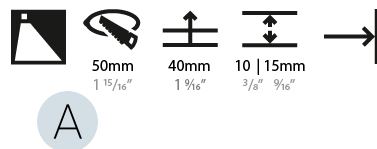

1. To build a product code in our configurator select the specify button on the base model # product page
2. To build a manual product code on this datasheet choose from the options listed below in blue font and add the suffix to the base model #

GENERAL

Series: Delight
Subseries: Delight Lollipop Round Wide
Brand: Prolicht
Division: Architectural
Mounting Type: Recessed
Mounting Location: Wall
Subcategory: Step Light

PHYSICAL

Shape: Round
Diameter (mm): 55
Diameter (in): 2 3/16
Depth (mm): 35
Depth (in): 1 3/8
Min. Recessing Depth (mm): 40
Min. Recessing Depth (in): 1 9/16
Light Distribution: Asymmetric
Weight (kg): 0.11
Weight (lbs): 0.25
Fixture Finish: [SSR / BKV / CWI / CRY / HAB / UFT / ITA / RUA / FTG / MYG / LOD / PUS / FRO / FUP / KIA / POP / BLS / SPG / MEY / GOH / GUM / CHC / COM / ABZ / JAG / OBR / MOS / ROR](#)
Fixture Material: Aluminum

ELECTRICAL

Lamp Type: LED (Zhaga Standard)
Input Wattage (W): 2.2
Total Output Wattage (W): 2
Dimming: 0-10V Dimming / Phase Dimming (120Vac Only)
Driver Included: No
Driver Location: Remote
Driver Type: Constant Current - 120 / 277Vac
Input Voltage (V): 120 - 277
Constant Current (MA): 700

LED

Number of LEDs: 1
Color Temperature (°K): [2700 / 3000 / 4000](#)
Max. Delivered Lumen (lm): 150 / 160 / 170
CRI: >90 CRI
Lamp Life (hrs): 50000

OPTICAL

RATINGS AND CERTIFICATIONS

Certified By: Certified for North American Standards
IP rating: IP20