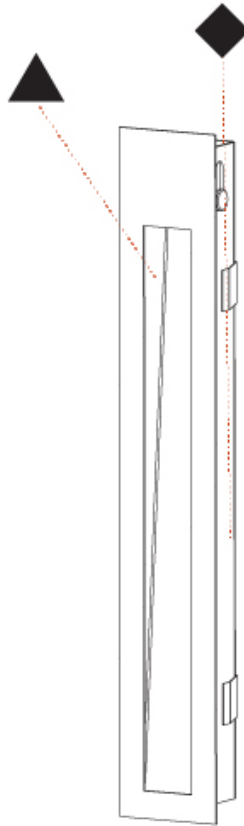

PROJECT	
TYPE	
SPECIFIER	
QUANTITY	
DATE	

DELIGHT STRING RECESSED

A35696-

base number	Color	Finishes	Finishes
	Temperature	(Diamond)	(Triangle)

- To build a product code in our configurator select the specify button on the base model # product page
- To build a manual product code on this datasheet choose from the options listed below in blue font and add the suffix to the base model #

GENERAL

Series: Delight
Subseries: Delight String Wide
Brand: Prolicht
Division: Architectural
Mounting Type: Recessed
Mounting Location: Wall
Subcategory: Step Light

PHYSICAL

Shape: Rectangle
Length (mm): 250
Length (in): 9 13/16
Width (mm): 40
Width (in): 1 9/16
Height (mm): 250
Depth (mm): 26
Height (in): 9 13/16
Depth (in): 1
Ceiling Thickness (mm): 10 / 12 / 15
Ceiling Thickness (in): 3/8 or 1/2 or 9/16
Min. Recessing Depth (mm): 30
Min. Recessing Depth (in): 1 3/16
Light Distribution: Asymmetric
Weight (kg): .83
Weight (lbs): 1.8
Fixture Finish: SSR / BKV / CWI / CRY / HAB / UFT / ITA / RUA / FTG / MYG / LOD / PUS / FRO / FUP / KIA / POP / BLS / SPG / MEY / GOH / GUM / CHC / COM / ABZ / JAG / OBR / MOS / ROR
Fixture Material: Aluminum
Cut-out Measurements: 240mm / 9 7/16" x 34mm / 1 5/16"

DELIGHT STRING WIDE RECESSED

A35699-

PROJECT

TYPE

SPECIFIER

QUANTITY

DATE

A