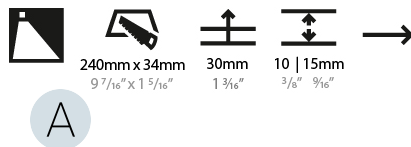

GENERAL

Series: Delight
Subseries: Delight String Wide
Brand: Prolicht
Division: Architectural
Mounting Type: Recessed
Mounting Location: Wall
Subcategory: Step Light

PHYSICAL

Shape: Rectangle
Length (mm): 250
Length (in): 9 13/16
Width (mm): 40
Width (in): 1 9/16
Height (mm): 250
Depth (mm): 26
Height (in): 9 13/16
Depth (in): 1
Ceiling Thickness (mm): 10 / 12 / 15
Ceiling Thickness (in): 3/8 or 1/2 or 9/16
Min. Recessing Depth (mm): 30
Min. Recessing Depth (in): 1 3/16
Light Distribution: Asymmetric
Weight (kg): .83
Weight (lbs): 1.8
Fixture Finish: SSR / BKV / CWI / CRY / HAB / UFT / ITA / RUA / FTG / MYG / LOD / PUS / FRO / FUP / KIA / POP / BLS / SPG / MEY / GOH / GUM / CHC / COM / ABZ / JAG / OBR / MOS / ROR
Fixture Material: Aluminum
Cut-out Measurements: 240mm / 9 7/16" x 34mm / 1 5/16"

ELECTRICAL

Lamp Type: LED (Zhaga Standard)
Input Wattage (W): 2.2
Total Output Wattage (W): 2
Dimming: 0-10V Dimming / Phase Dimming (120Vac Only)
Driver Included: No
Driver Location: Remote
Driver Type: Constant Current - 120 / 277Vac
Driver Class: Class 2
Input Voltage (V): 120 - 277
Constant Current (MA): 700

LED

Number of LEDs: 1
Color Temperature (°K): 2700 / 3000 / 3500 / 4000
Max. Delivered Lumen (lm): 60 / 60 / 68 / 70
CRI: >90 CRI
Lamp Life (hrs): 50000

OPTICAL

RATINGS AND CERTIFICATIONS

Certified By: Certified for North American Standards
IP rating: IP20