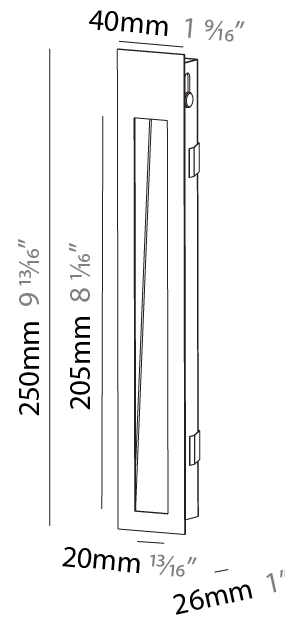

GENERAL

Series: Delight
Subseries: Delight String Wide
Brand: Prolicht
Division: Architectural
Mounting Type: Recessed
Mounting Location: Wall
Subcategory: Step Light

PHYSICAL

Shape: Rectangle
Length (mm): 250
Length (in): 9 13/16
Width (mm): 40
Width (in): 1 9/16
Height (mm): 250
Depth (mm): 26
Height (in): 9 13/16
Depth (in): 1
Ceiling Thickness (mm): 10 / 12 / 15
Ceiling Thickness (in): 3/8 or 1/2 or 9/16
Min. Recessing Depth (mm): 30
Min. Recessing Depth (in): 1 3/16
Light Distribution: Asymmetric
Weight (kg): .83
Weight (lbs): 1.8
Fixture Finish: SSR / BKV / CWI / CRY / HAB / UFT / ITA / RUA / FTG / MYG / LOD / PUS / FRO / FUP / KIA / POP / BLS / SPG / MEY / GOH / GUM / CHC / COM / ABZ / JAG / OBR / MOS / ROR
Fixture Material: Aluminum
Cut-out Measurements: 240mm / 9 7/16" x 34mm / 1 5/16"

ELECTRICAL

Lamp Type: LED (Zhaga Standard)
Input Wattage (W): 2.2
Total Output Wattage (W): 2
Dimming: 0-10V Dimming / Phase Dimming (120Vac Only)
Driver Included: No
Driver Location: Remote
Driver Type: Constant Current - 120 / 277Vac
Driver Class: Class 2
Input Voltage (V): 120 - 277
Constant Current (MA): 700

LED

Number of LEDs: 1
Color Temperature (°K): 2700 / 3000 / 3500 / 4000
Max. Delivered Lumen (lm): 60 / 60 / 68 / 70
CRI: >90 CRI
Lamp Life (hrs): 50000

OPTICAL

RATINGS AND CERTIFICATIONS

Certified By: Certified for North American Standards
IP rating: IP20