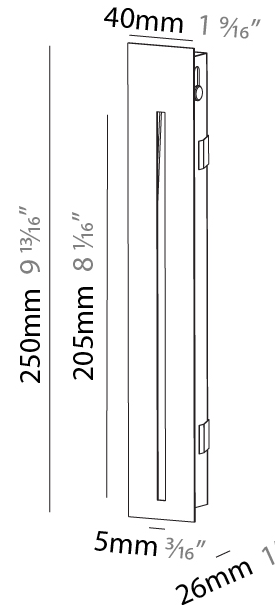

GENERAL

Series: Delight
Subseries: Delight String
Brand: Prolicht
Division: Architectural
Mounting Type: Recessed
Mounting Location: Wall
Subcategory: Step Light

PHYSICAL

Shape: Rectangle
Width (mm): 40
Width (in): 1 9/16
Height (mm): 250
Depth (mm): 26
Height (in): 9 13/16
Depth (in): 1
Ceiling Thickness (mm): 10 / 12 / 15
Ceiling Thickness (in): 3/8 or 1/2 or 9/16
Min. Recessing Depth (mm): 30
Min. Recessing Depth (in): 1 3/16
Light Distribution: Asymmetric
Weight (kg): .83
Weight (lbs): 1.8
Fixture Finish: SSR / BKV / CWI / CRY / HAB / UFT / ITA / RUA / FTG / MYG / LOD / PUS / FRO / FUP / KIA / POP / BLS / SPG / MEY / GOH / GUM / CHC / COM / ABZ / JAG / OBR / MOS / ROR
Fixture Material: Aluminum
Cut-out Measurements: 240mm / 9 7/16" x 34mm / 1 5/16"

ELECTRICAL

Lamp Type: LED (Zhaga Standard)
Input Wattage (W): 2.2
Total Output Wattage (W): 2
Dimming: Non-Dimming / Phase Dimming (120Vac only) / 0-10V Dimming
Driver Included: No
Driver Location: Remote
Driver Type: Constant Current - 120 / 277Vac
Driver Class: Class 2
Input Voltage (V): 120 - 277
Constant Current (MA): 700

LED

Number of LEDs: 1
Color Temperature (°K): 2700 / 3000 / 3500 / 4000
Max. Delivered Lumen (lm): 30
CRI: >90 CRI
Lamp Life (hrs): 50000

OPTICAL

RATINGS AND CERTIFICATIONS

Certified By: Certified for North American Standards
IP rating: IP20