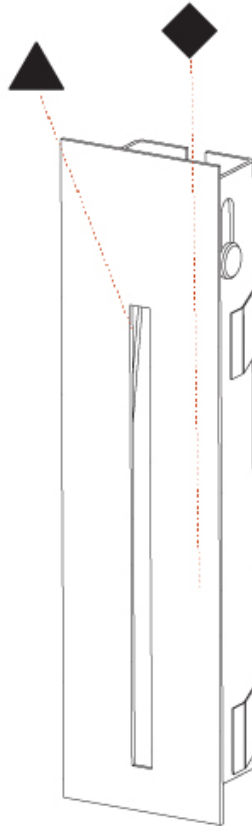

GENERAL

Series: Delight
Subseries: Delight String
Brand: Prolicht
Division: Architectural
Mounting Type: Recessed
Mounting Location: Wall
Subcategory: Step Light

PHYSICAL

Shape: Rectangle
Width (mm): 40
Width (in): 1 9/16
Height (mm): 150
Depth (mm): 26
Height (in): 5 7/8
Depth (in): 1
Ceiling Thickness (mm): 10 / 12 / 15
Ceiling Thickness (in): 3/8 or 1/2 or 9/16
Min. Recessing Depth (mm): 30
Min. Recessing Depth (in): 1 3/16
Light Distribution: Asymmetric
Weight (kg): .21
Weight (lbs): .46
Installation Requirement: 140mm / 5 1/2" x 34mm / 1 5/16"
Fixture Finish: SSR / BKV / CWI / CRY / HAB / UFT / ITA / RUA / FTG / MYG / LOD / PUS / FRO / FUP / KIA / POP / BLS / SPG / MEY / GOH / GUM / CHC / COM / ABZ / JAG / OBR / MOS / ROR
Fixture Material: Aluminum

DELIGHT STRING RECESSED

A35696-

PROJECT

TYPE

SPECIFIER

QUANTITY

DATE

A

GENERAL

Series: Delight
Subseries: Delight String Wide
Brand: Prolicht
Division: Architectural
Mounting Type: Recessed
Mounting Location: Wall
Subcategory: Step Light

PHYSICAL

Shape: Rectangle
Width (mm): 40
Width (in): 1 9/16
Height (mm): 150
Depth (mm): 26
Height (in): 5 7/8
Depth (in): 1
Ceiling Thickness (mm): 10 / 12 / 15
Ceiling Thickness (in): 3/8 or 1/2 or 9/16
Min. Recessing Depth (mm): 30
Min. Recessing Depth (in): 1 3/16
Light Distribution: Asymmetric
Weight (kg): 0.21
Weight (lbs): 0.46
Screws: No visible screws
Fixture Finish: SSR / BKV / CWI / CRY / HAB / UFT / ITA / RUA / FTG / MYG / LOD / PUS / FRO / FUP / KIA / POP / BLS / SPG / MEY / GOH / GUM / CHC / COM / ABZ / JAG / OBR / MOS / ROR
Fixture Material: Aluminum
Cut-out Measurements: 140mm / 5 1/2" x 34mm / 1 5/16"