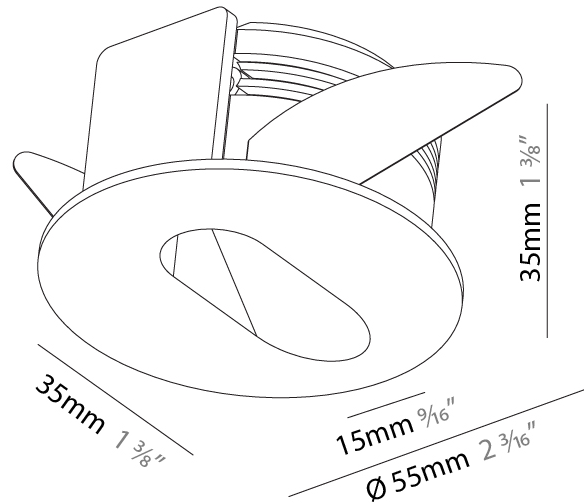

1. To build a product code in our configurator select the specify button on the base model # product page
2. To build a manual product code on this datasheet choose from the options listed below in blue font and add the suffix to the base model #

GENERAL

Series: Delight
Subseries: Delight Lollipop Round Wide
Brand: Prolicht
Division: Architectural
Mounting Type: Recessed
Mounting Location: Wall
Subcategory: Step Light

PHYSICAL

Shape: Round
Diameter (mm): 55
Diameter (in): 2 3/16
Depth (mm): 35
Depth (in): 1 3/8
Min. Recessing Depth (mm): 40
Min. Recessing Depth (in): 1 9/16
Light Distribution: Asymmetric
Weight (kg): 0.11
Weight (lbs): 0.25

Fixture Finish: SSR / BKV / CWI / CRY / HAB / UFT / ITA / RUA / FTG / MYG / LOD / PUS / FRO / FUP / KIA / POP / BLS / SPG / MEY / GOH / GUM / CHC / COM / ABZ / JAG / OBR / MOS / ROR

Fixture Material: Aluminum

ELECTRICAL

Lamp Type: LED (Zhaga Standard)
Input Wattage (W): 2.2
Total Output Wattage (W): 2
Dimming: 0-10V Dimming / Phase Dimming (120Vac Only)
Driver Included: No
Driver Location: Remote
Driver Type: Constant Current - 120 / 277Vac
Input Voltage (V): 120 - 277
Constant Current (MA): 700

LED

Number of LEDs: 1
Color Temperature (°K): 2700 / 3000 / 4000
Max. Delivered Lumen (lm): 150 / 160 / 170
CRI: >90 CRI
Lamp Life (hrs): 50000

OPTICAL

RATINGS AND CERTIFICATIONS

Certified By: Certified for North American Standards
IP rating: IP20