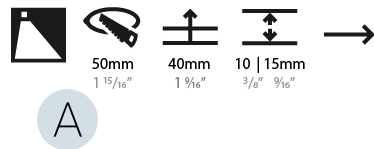

1. To build a product code in our configurator select the specify button on the base model # product page
2. To build a manual product code on this datasheet choose from the options listed below in blue font and add the suffix to the base model #

GENERAL

Series: Delight
Subseries: Delight Lollipop Round Wide
Brand: Prolicht
Division: Architectural
Mounting Type: Recessed
Mounting Location: Wall
Subcategory: Step Light

PHYSICAL

Shape: Round
Diameter (mm): 55
Diameter (in): 2 3/16
Depth (mm): 35
Depth (in): 1 3/8
Min. Recessing Depth (mm): 40
Min. Recessing Depth (in): 1 9/16
Light Distribution: Asymmetric
Weight (kg): 0.11
Weight (lbs): 0.25

Fixture Finish: SSR / BKV / CWI / CRY / HAB / UFT / ITA / RUA / FTG / MYG / LOD / PUS / FRO / FUP / KIA / POP / BLS / SPG / MEY / GOH / GUM / CHC / COM / ABZ / JAG / OBR / MOS / ROR

Fixture Material: Aluminum

ELECTRICAL

Lamp Type: LED (Zhaga Standard)
Input Wattage (W): 2.2
Total Output Wattage (W): 2
Dimming: 0-10V Dimming / Phase Dimming (120Vac Only)
Driver Included: No
Driver Location: Remote
Driver Type: Constant Current - 120 / 277Vac
Input Voltage (V): 120 - 277
Constant Current (MA): 700

LED

Number of LEDs: 1
Color Temperature (°K): 2700 / 3000 / 4000
Max. Delivered Lumen (lm): 150 / 160 / 170
CRI: >90 CRI
Lamp Life (hrs): 50000

OPTICAL

RATINGS AND CERTIFICATIONS

Certified By: Certified for North American Standards
IP rating: IP20