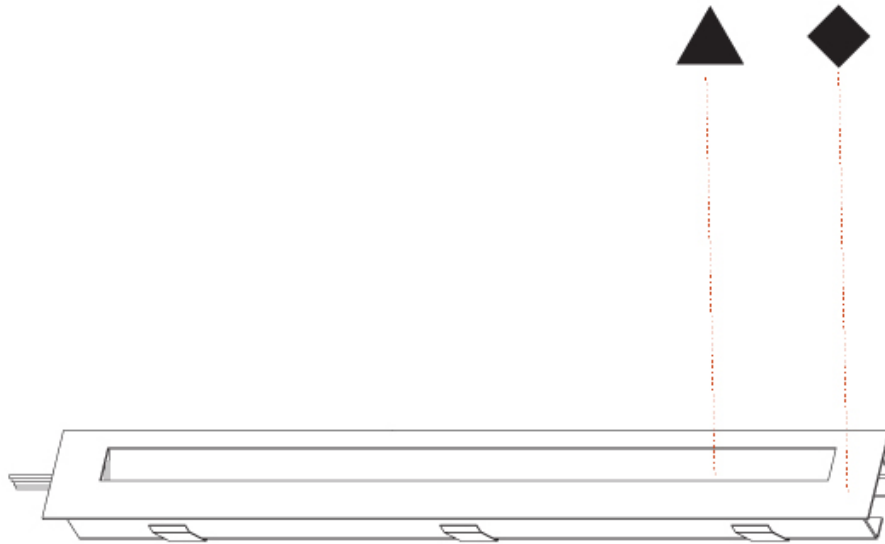

## DELIGHT STRING STEP WIDE RECESSED

A35703-

PROJECT

TYPE

SPECIFIER

QUANTITY

DATE

A