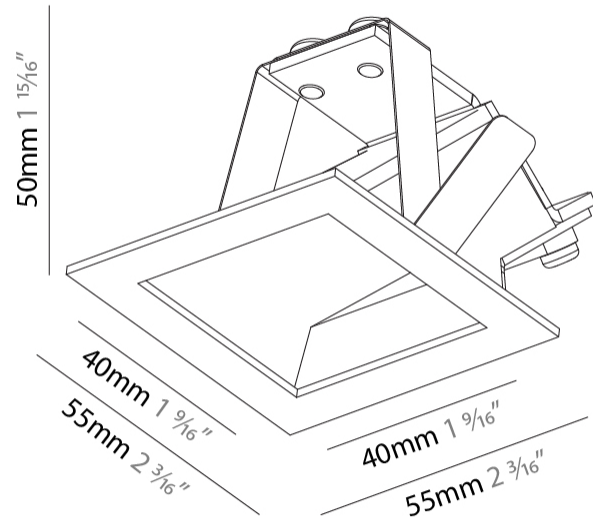

GENERAL

Series: Delight
Subseries: Delight Gooo!
Brand: Prolicht
Division: Architectural
Mounting Type: Recessed
Mounting Location: Wall
Subcategory: Step Light

PHYSICAL

Shape: Square
Length (mm): 55
Length (in): 2 ³/₁₆
Height (mm): 55
Depth (mm): 50
Height (in): 2 ³/₁₆
Depth (in): 1 ¹⁵/₁₆
Ceiling Thickness (mm): 10-15
Ceiling Thickness (in): 3/8 - 9/16
Min. Recessing Depth (mm): 15
Min. Recessing Depth (in): 9/16
Light Distribution: Asymmetric
Weight (kg): 0.11
Weight (lbs): 0.25
Fixture Finish: SSR / BKV / CWI / CRY / HAB / UFT / ITA / RUA / FTG / MYG / LOD / PUS / FRO / FUP / KIA / POP / BLS / SPG / MEY / GOH / GUM / CHC / COM / ABZ / JAG / OBR / MOS / ROR
Fixture Material: Aluminum

ELECTRICAL

Lamp Type: LED (Zhaga Standard)
Input Wattage (W): 2.2
Total Output Wattage (W): 2
Dimming: Tri-Mode (Non-Dimming and Phase Dimming (120Vac only) and 0-10V Dimming)
Driver Included: No
Driver Location: Remote
Driver Type: Constant Current - Universal
Input Voltage (V): 120 - 277
Constant Current (MA): 700

LED

Number of LEDs: 1
Color Temperature (°K): 2700 / 3000 / 4000
Max. Delivered Lumen (lm): 50
Nominal Lumen (lm): 170
CRI: >90 CRI
Lamp Life (hrs): 50000

OPTICAL

RATINGS AND CERTIFICATIONS

Certified By: Certified for North American Standards
IP rating: IP20