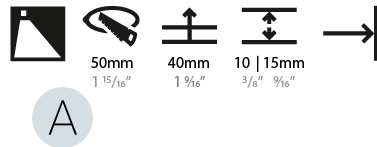

1. To build a product code in our configurator select the specify button on the base model # product page
2. To build a manual product code on this datasheet choose from the options listed below in blue font and add the suffix to the base model #

GENERAL

Series: Delight
Subseries: Delight Lollipop Square Wide
Brand: Prolicht
Division: Architectural
Mounting Type: Recessed
Mounting Location: Wall
Subcategory: Step Light

PHYSICAL

Shape: Square
Length (mm): 53
Length (in): 2 1/4
Height (mm): 53
Depth (mm): 35
Height (in): 2 1/4
Depth (in): 1 3/8
Min. Recessing Depth (mm): 40
Min. Recessing Depth (in): 1 9/16
Light Distribution: Asymmetric
Weight (kg): 0.11
Weight (lbs): 0.25
Fixture Finish: SSR / BKV / CWI / CRY / HAB / UFT / ITA / RUA / FTG / MYG / LOD / PUS / FRO / FUP / KIA / POP / BLS / SPG / MEY / GOH / GUM / CHC / COM / ABZ / JAG / OBR / MOS / ROR
Fixture Material: Aluminum

ELECTRICAL

Lamp Type: LED (Zhaga Standard)
Input Wattage (W): 2.2
Total Output Wattage (W): 2
Dimming: 0-10V Dimming / Phase Dimming (120Vac Only)
Driver Included: No
Driver Location: Remote
Driver Type: Constant Current - 120 / 277Vac
Input Voltage (V): 120 - 277
Constant Current (MA): 700

LED

Number of LEDs: 1
Color Temperature (°K): 2700 / 3000 / 4000
Max. Delivered Lumen (lm): 150 / 160 / 170
CRI: >90 CRI
Lamp Life (hrs): 50000

OPTICAL

RATINGS AND CERTIFICATIONS

Certified By: Certified for North American Standards
IP rating: IP20