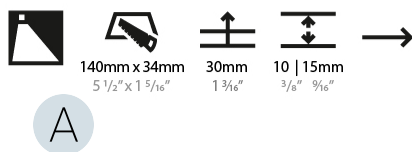

GENERAL

Series: Delight
Subseries: Delight String
Partner: Prolicht
Division: Architectural
Installation: Recessed
Product Type: Step Light
Mounting Location: Wall
Light Distribution: Asymmetric

PHYSICAL

Shape: Rectangle
Width (mm): 40
Width (in): 1 9/16
Height (mm): 150
Depth (mm): 26
Height (in): 5 7/8
Depth (in): 1
Ceiling Thickness (mm): 10 / 12 / 15
Ceiling Thickness (in): 3/8 or 1/2 or 9/16
Min. Recessing Depth (mm): 30
Min. Recessing Depth (in): 1 3/16
Weight (kg): .21
Weight (lbs): .46
Installation Requirement: 140mm / 5 1/2" x 34mm / 1 5/16"
Fixture Finish: SSR / BKV / CWI / CRY / HAB / UFT / ITA / RUA / FTG / MYG / LOD / PUS / FRO / FUP / KIA / POP / BLS / SPG / MEY / GOH / CHC / COM / ABZ / JAG / OBR / MOS / ROR
Fixture Material: Aluminum

ELECTRICAL

Lamp Type: LED (Zhaga Standard)
Input Wattage (W): 2.2
Total Output Wattage (W): 2
Dimming: Non-Dimming / Phase Dimming (120Vac only) / 0-10V Dimming
Driver Included: No
Driver Location: Remote
Driver Type: Constant Current - 120 / 277Vac
Driver Class: Class 2
Input Voltage (V): 120 - 277
Constant Current (MA): 700

LED

Number of LEDs: 1
Color Temperature (°K): 2700 / 3000 / 3500 / 4000
Max. Delivered Lumen (lm): 30
CRI: >90 CRI
Lamp Life (hrs): 50000

OPTICAL

RATINGS AND CERTIFICATIONS

Certified By: Certified for North American Standards
IP rating: IP20