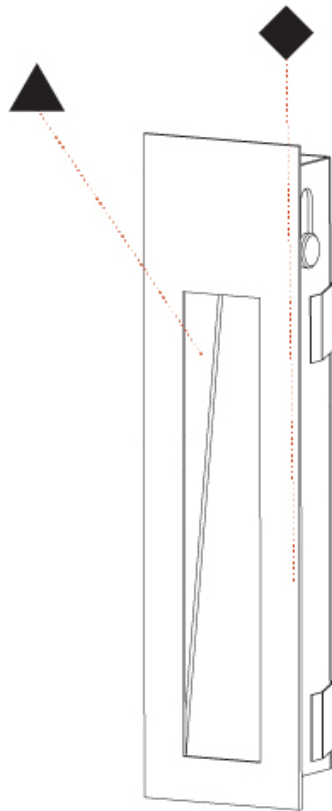

DELIGHT STRING WIDE RECESSED

A35698-

PROJECT

TYPE

SPECIFIER

QUANTITY

DATE

A