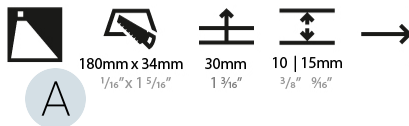

GENERAL

Series: Delight
Subseries: Delight String Step
Partner: Prolicht
Division: Architectural
Installation: Recessed
Product Type: Step Light
Mounting Location: Wall
Light Distribution: Asymmetric

PHYSICAL

Shape: Rectangle
Length (mm): 190
Length (in): 7 1/2
Height (mm): 40
Depth (mm): 27
Height (in): 1 9/16
Depth (in): 1 1/16
Ceiling Thickness (mm): 10 / 12 / 15
Ceiling Thickness (in): 3/8 or 1/2 or 9/16
Min. Recessing Depth (mm): 30
Min. Recessing Depth (in): 1 3/16
Weight (kg): 0.208
Weight (lbs): 0.4576
Fixture Finish: SSR / BKV / CWI / CRY / HAB / UFT / ITA / RUA / FTG / MYG / LOD / PUS / FRO / FUP / KIA / POP / BLS / SPG / MEY / GOH / CHC / COM / ABZ / JAG / OBR / MOS / ROR
Fixture Material: Aluminum
Cut-out Measurements: 140mm / 5 1/2" x 34mm / 1 5/16"

ELECTRICAL

Lamp Type: LED (Zhaga Standard)
Input Wattage (W): 2.2
Total Output Wattage (W): 2
Dimming: 0-10V Dimming / Phase Dimming (120Vac Only)
Driver Included: No
Driver Location: Remote
Driver Type: Constant Voltage - 120 / 277Vac
Driver Class: Class 2
Input Voltage (V): 120 - 277
Output Voltage (V): 24

LED

Number of LEDs: 1
Color Temperature (°K): 3000 / 3500 / 5000
Max. Delivered Lumen (lm): 60
CRI: >80 CRI
Lamp Life (hrs): 50000

OPTICAL

RATINGS AND CERTIFICATIONS

Certified By: Certified for North American Standards
IP rating: IP20