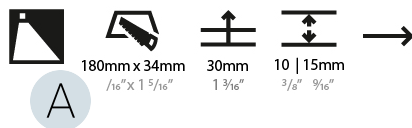

GENERAL

Series: Delight
Subseries: Delight String Step Wide
Partner: Prolicht
Division: Architectural
Installation: Recessed
Product Type: Step Light
Mounting Location: Wall
Light Distribution: Asymmetric

PHYSICAL

Shape: Rectangle
Length (mm): 190
Length (in): 7 1/2
Height (mm): 40
Depth (mm): 27
Height (in): 1 9/16
Depth (in): 1 1/16
Ceiling Thickness (mm): 10 / 12 / 15
Ceiling Thickness (in): 3/8 or 1/2 or 9/16
Min. Recessing Depth (mm): 30
Min. Recessing Depth (in): 1 3/16
Weight (kg): 0.208
Weight (lbs): .4576
Fixture Finish: SSR / BKV / CWI / CRY / HAB / UFT / ITA / RUA / FTG / MYG / LOD / PUS / FRO / FUP / KIA / POP / BLS / SPG / MEY / GOH / CHC / COM / ABZ / JAG / OBR / MOS / ROR
Fixture Material: Aluminum
Cut-out Measurements: 140mm / 5 1/2" x 34mm / 1 5/16"

ELECTRICAL

Lamp Type: LED (Zhaga Standard)
Input Wattage (W): 2.2
Total Output Wattage (W): 2
Dimming: 0-10V Dimming / Phase Dimming (120Vac Only)
Driver Included: No
Driver Location: Remote
Driver Type: Constant Voltage - 120 / 277Vac
Driver Class: Class 2
Input Voltage (V): 120 - 277
Output Voltage (V): 24

LED

Number of LEDs: 1
Color Temperature (°K): 3000 / 3500 / 5000
Max. Delivered Lumen (lm): 60
CRI: >80 CRI
Lamp Life (hrs): 50000

OPTICAL

RATINGS AND CERTIFICATIONS

Certified By: Certified for North American Standards
IP rating: IP20