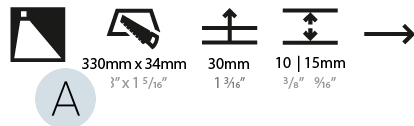

GENERAL

Series: Delight
Subseries: Delight String Step
Partner: Prolicht
Division: Architectural
Installation: Recessed
Product Type: Step Light
Mounting Location: Wall
Light Distribution: Asymmetric

PHYSICAL

Shape: Rectangle
Length (mm): 340
Length (in): 13 3/8
Height (mm): 40
Depth (mm): 27
Height (in): 1 9/16
Depth (in): 1 1/16
Ceiling Thickness (mm): 10 / 12 / 15
Ceiling Thickness (in): 3/8 or 1/2 or 9/16
Min. Recessing Depth (mm): 30
Min. Recessing Depth (in): 1 3/16
Weight (kg): 0.404
Weight (lbs): 0.89
Fixture Finish: SSR / BKV / CWI / CRY / HAB / UFT / ITA / RUA / FTG / MYG / LOD / PUS / FRO / FUP / KIA / POP / BLS / SPG / MEY / GOH / CHC / COM / ABZ / JAG / OBR / MOS / ROR
Fixture Material: Aluminum
Cut-out Measurements: 330mm / 13" x 34mm / 1 5/16"

ELECTRICAL

Lamp Type: LED (Zhaga Standard)
Input Wattage (W): 4
Total Output Wattage (W): 3.6
Dimming: 0-10V Dimming / Phase Dimming (120Vac Only)
Driver Included: No
Driver Location: Remote
Driver Type: Constant Voltage - 120 / 277Vac
Driver Class: Class 2
Input Voltage (V): 120 - 277
Output Voltage (V): 24

LED

Number of LEDs: 1
Color Temperature (°K): 3000 / 3500 / 5000
Max. Delivered Lumen (lm): 120
CRI: >80 CRI
Lamp Life (hrs): 50000

OPTICAL

RATINGS AND CERTIFICATIONS

Certified By: Certified for North American Standards
IP rating: IP20