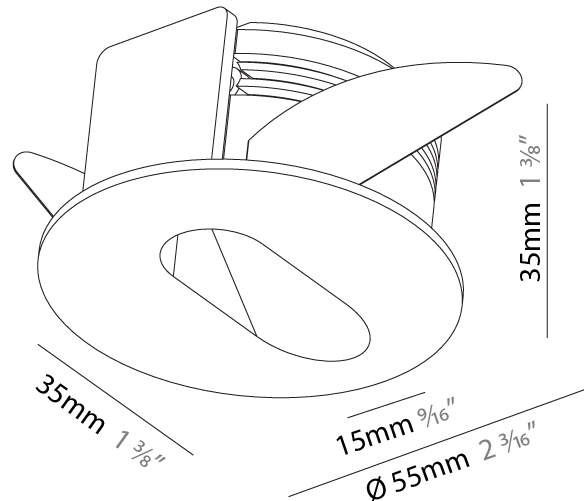

A35693- -

base number   Color   Finishes
Temperature   (Diamond)

1. To build a product code in our configurator select the specify button on the base model # product page
2. To build a manual product code on this datasheet choose from the options listed below in blue font and add the suffix to the base model #

GENERAL

Series: Delight
Subseries: Delight Lollipop Round Wide
Partner: Prolicht
Division: Architectural
Installation: Recessed
Product Type: Step Light
Mounting Location: Wall
Light Distribution: Asymmetric

PHYSICAL

Shape: Round
Diameter (mm): 55
Diameter (in): 2 ³/₁₆
Depth (mm): 35
Depth (in): 1 ³/₈
Min. Recessing Depth (mm): 40
Min. Recessing Depth (in): 1 ⁹/₁₆
Weight (kg): 0.11
Weight (lbs): 0.25

Fixture Finish: SSR / BKV / CWI / CRY / HAB / UFT / ITA / RUA / FTG / MYG / LOD / PUS / FRO / FUP / KIA / POP / BLS / SPG / MEY / GOH / CHC / COM / ABZ / JAG / OBR / MOS / ROR
Fixture Material: Aluminum

ELECTRICAL

Lamp Type: LED (Zhaga Standard)
Input Wattage (W): 2.2
Total Output Wattage (W): 2
Dimming: 0-10V Dimming / Phase Dimming (120Vac Only)
Driver Included: No
Driver Location: Remote
Driver Type: Constant Current - 120 / 277Vac
Input Voltage (V): 120 - 277
Constant Current (MA): 700

LED

Number of LEDs: 1
Color Temperature (°K): 2700 / 3000 / 4000
Max. Delivered Lumen (lm): 150 / 160 / 170
CRI: >90 CRI
Lamp Life (hrs): 50000

OPTICAL

RATINGS AND CERTIFICATIONS

Certified By: Certified for North American Standards
IP rating: IP20