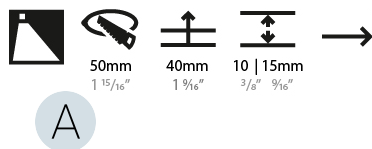

A35693- -

base number   Color   Finishes
Temperature   (Diamond)

1. To build a product code in our configurator select the specify button on the base model # product page
2. To build a manual product code on this datasheet choose from the options listed below in blue font and add the suffix to the base model #

GENERAL

Series: Delight
Subseries: Delight Lollipop Round Wide
Partner: Prolicht
Division: Architectural
Installation: Recessed
Product Type: Step Light
Mounting Location: Wall
Light Distribution: Asymmetric

PHYSICAL

Shape: Round
Diameter (mm): 55
Diameter (in): 2 ³/₁₆
Depth (mm): 35
Depth (in): 1 ³/₈
Min. Recessing Depth (mm): 40
Min. Recessing Depth (in): 1 ⁹/₁₆
Weight (kg): 0.11
Weight (lbs): 0.25

Fixture Finish: SSR / BKV / CWI / CRY / HAB / UFT / ITA / RUA / FTG / MYG / LOD / PUS / FRO / FUP / KIA / POP / BLS / SPG / MEY / GOH / CHC / COM / ABZ / JAG / OBR / MOS / ROR
Fixture Material: Aluminum

ELECTRICAL

Lamp Type: LED (Zhaga Standard)
Input Wattage (W): 2.2
Total Output Wattage (W): 2
Dimming: 0-10V Dimming / Phase Dimming (120Vac Only)
Driver Included: No
Driver Location: Remote
Driver Type: Constant Current - 120 / 277Vac
Input Voltage (V): 120 - 277
Constant Current (MA): 700

LED

Number of LEDs: 1
Color Temperature (°K): 2700 / 3000 / 4000
Max. Delivered Lumen (lm): 150 / 160 / 170
CRI: >90 CRI
Lamp Life (hrs): 50000

OPTICAL

RATINGS AND CERTIFICATIONS

Certified By: Certified for North American Standards
IP rating: IP20