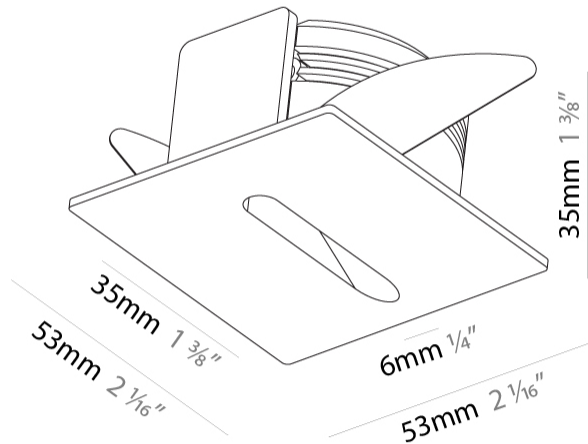

1. To build a product code in our configurator select the specify button on the base model # product page
2. To build a manual product code on this datasheet choose from the options listed below in blue font and add the suffix to the base model #

GENERAL

Series: Delight
Subseries: Delight Lollipop Square
Partner: Prolicht
Division: Architectural
Installation: Recessed
Product Type: Step Light
Mounting Location: Wall
Light Distribution: Asymmetric

PHYSICAL

Shape: Square
Length (mm): 53
Length (in): 2 1/16
Height (mm): 53
Depth (mm): 35
Height (in): 2 1/16
Depth (in): 1 3/8
Min. Recessing Depth (mm): 40
Min. Recessing Depth (in): 1 9/16
Weight (kg): 0.11
Weight (lbs): 0.25
Fixture Finish: SSR / BKV / CWI / CRY / HAB / UFT / ITA / RUA / FTG / MYG / LOD / PUS / FRO / FUP / KIA / POP / BLS / SPG / MEY / GOH / CHC / COM / ABZ / JAG / OBR / MOS / ROR
Fixture Material: Aluminum

ELECTRICAL

Lamp Type: LED (Zhaga Standard)
Input Wattage (W): 2.2
Total Output Wattage (W): 2
Dimming: 0-10V Dimming / Phase Dimming (120Vac Only)
Driver Included: No
Driver Location: Remote
Driver Type: Constant Current - 120 / 277Vac
Input Voltage (V): 120 - 277
Constant Current (MA): 700

LED

Number of LEDs: 1
Color Temperature (°K): 2700 / 3000 / 4000
Max. Delivered Lumen (lm): 80 / 80 / 90
Nominal Lumen (lm): 144
CRI: >90 CRI
Lamp Life (hrs): 50000

OPTICAL

RATINGS AND CERTIFICATIONS

Certified By: Certified for North American Standards
IP rating: IP20