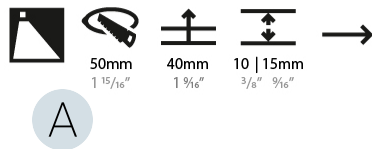

1. To build a product code in our configurator select the specify button on the base model # product page
2. To build a manual product code on this datasheet choose from the options listed below in blue font and add the suffix to the base model #

GENERAL

Series: Delight
Subseries: Delight Lollipop Square
Partner: Prolicht
Division: Architectural
Installation: Recessed
Product Type: Step Light
Mounting Location: Wall
Light Distribution: Asymmetric

PHYSICAL

Shape: Square
Length (mm): 53
Length (in): 2 1/16
Height (mm): 53
Depth (mm): 35
Height (in): 2 1/16
Depth (in): 1 3/8
Min. Recessing Depth (mm): 40
Min. Recessing Depth (in): 1 9/16
Weight (kg): 0.11
Weight (lbs): 0.25
Fixture Finish: SSR / BKV / CWI / CRY / HAB / UFT / ITA / RUA / FTG / MYG / LOD / PUS / FRO / FUP / KIA / POP / BLS / SPG / MEY / GOH / CHC / COM / ABZ / JAG / OBR / MOS / ROR
Fixture Material: Aluminum

ELECTRICAL

Lamp Type: LED (Zhaga Standard)
Input Wattage (W): 2.2
Total Output Wattage (W): 2
Dimming: 0-10V Dimming / Phase Dimming (120Vac Only)
Driver Included: No
Driver Location: Remote
Driver Type: Constant Current - 120 / 277Vac
Input Voltage (V): 120 - 277
Constant Current (MA): 700

LED

Number of LEDs: 1
Color Temperature (°K): 2700 / 3000 / 4000
Max. Delivered Lumen (lm): 80 / 80 / 90
Nominal Lumen (lm): 144
CRI: >90 CRI
Lamp Life (hrs): 50000

OPTICAL

RATINGS AND CERTIFICATIONS

Certified By: Certified for North American Standards
IP rating: IP20