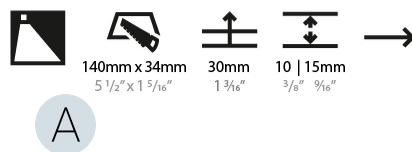

GENERAL

Series: Delight
Subseries: Delight String
Partner: Prolicht
Division: Architectural
Installation: Recessed
Product Type: Step Light
Mounting Location: Wall
Light Distribution: Asymmetric

PHYSICAL

Shape: Rectangle
Width (mm): 40
Width (in): 1 9/16
Height (mm): 150
Depth (mm): 26
Height (in): 5 7/8
Depth (in): 1
Ceiling Thickness (mm): 10 / 12 / 15
Ceiling Thickness (in): 3/8 or 1/2 or 9/16
Min. Recessing Depth (mm): 30
Min. Recessing Depth (in): 1 3/16
Weight (kg): .21
Weight (lbs): .46
Installation Requirement: 140mm / 5 1/2" x 34mm / 1 5/16"
Fixture Finish: SSR / BKV / CWI / CRY / HAB / UFT / ITA / RUA / FTG / MYG / LOD / PUS / FRO / FUP / KIA / POP / BLS / SPG / MEY / GOH / CHC / COM / ABZ / JAG / OBR / MOS / ROR
Fixture Material: Aluminum

ELECTRICAL

Lamp Type: LED (Zhaga Standard)
Input Wattage (W): 2.2
Total Output Wattage (W): 2
Dimming: Non-Dimming / Phase Dimming (120Vac only) / 0-10V Dimming
Driver Included: No
Driver Location: Remote
Driver Type: Constant Current - 120 / 277Vac
Driver Class: Class 2
Input Voltage (V): 120 - 277
Constant Current (MA): 700

LED

Number of LEDs: 1
Color Temperature (°K): 2700 / 3000 / 3500 / 4000
Max. Delivered Lumen (lm): 30
CRI: >90 CRI
Lamp Life (hrs): 50000

OPTICAL

RATINGS AND CERTIFICATIONS

Certified By: Certified for North American Standards
IP rating: IP20