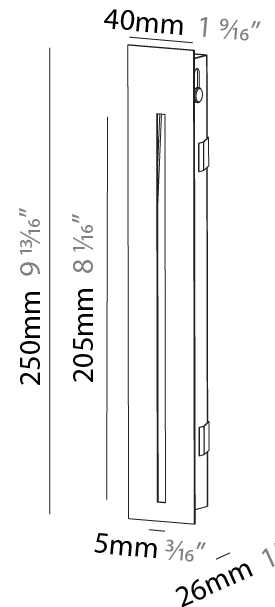

GENERAL

Series: Delight
Subseries: Delight String
Partner: Prolicht
Division: Architectural
Installation: Recessed
Product Type: Step Light
Mounting Location: Wall
Light Distribution: Asymmetric

PHYSICAL

Shape: Rectangle
Width (mm): 40
Width (in): 1 9/16
Height (mm): 250
Depth (mm): 26
Height (in): 9 13/16
Depth (in): 1
Ceiling Thickness (mm): 10 / 12 / 15
Ceiling Thickness (in): 3/8 or 1/2 or 9/16
Min. Recessing Depth (mm): 30
Min. Recessing Depth (in): 1 3/16
Weight (kg): .83
Weight (lbs): 1.8
Fixture Finish: SSR / BKV / CWI / CRY / HAB / UFT / ITA / RUA / FTG / MYG / LOD / PUS / FRO / FUP / KIA / POP / BLS / SPG / MEY / GOH / CHC / COM / ABZ / JAG / OBR / MOS / ROR
Fixture Material: Aluminum
Cut-out Measurements: 240mm / 9 7/16" x 34mm / 1 5/16"

ELECTRICAL

Lamp Type: LED (Zhaga Standard)
Input Wattage (W): 2.2
Total Output Wattage (W): 2
Dimming: Non-Dimming / Phase Dimming (120Vac only) / 0-10V Dimming
Driver Included: No
Driver Location: Remote
Driver Type: Constant Current - 120 / 277Vac
Driver Class: Class 2
Input Voltage (V): 120 - 277
Constant Current (MA): 700

LED

Number of LEDs: 1
Color Temperature (°K): 2700 / 3000 / 3500 / 4000
Max. Delivered Lumen (lm): 30
CRI: >90 CRI
Lamp Life (hrs): 50000

OPTICAL

RATINGS AND CERTIFICATIONS

Certified By: Certified for North American Standards
IP rating: IP20

PROJECT
TYPE
SPECIFIER
QUANTITY
DATE