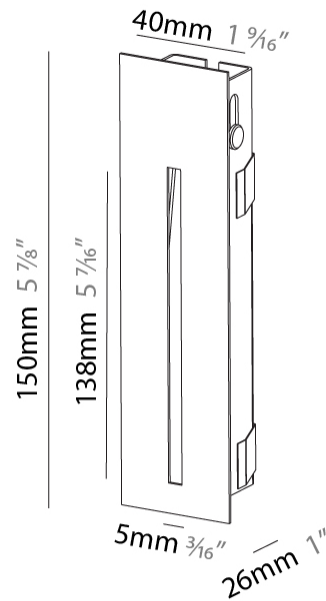

GENERAL

Series: Delight
Subseries: Delight String
Partner: Prolicht
Division: Architectural
Installation: Recessed
Product Type: Step Light
Mounting Location: Wall
Light Distribution: Asymmetric

PHYSICAL

Shape: Rectangle
Width (mm): 40
Width (in): 1 9/16
Height (mm): 150
Depth (mm): 26
Height (in): 5 7/8
Depth (in): 1
Ceiling Thickness (mm): 10 / 12 / 15
Ceiling Thickness (in): 3/8 or 1/2 or 9/16
Min. Recessing Depth (mm): 30
Min. Recessing Depth (in): 1 3/16
Weight (kg): .21
Weight (lbs): .46
Installation Requirement: 140mm / 5 1/2" x 34mm / 1 5/16"
Fixture Finish: SSR / BKV / CWI / CRY / HAB / UFT / ITA / RUA / FTG / MYG / LOD / PUS / FRO / FUP / KIA / POP / BLS / SPG / MEY / GOH / CHC / COM / ABZ / JAG / OBR / MOS / ROR
Fixture Material: Aluminum

ELECTRICAL

Lamp Type: LED (Zhaga Standard)
Input Wattage (W): 2.2
Total Output Wattage (W): 2
Dimming: Non-Dimming / Phase Dimming (120Vac only) / 0-10V Dimming
Driver Included: No
Driver Location: Remote
Driver Type: Constant Current - 120 / 277Vac
Driver Class: Class 2
Input Voltage (V): 120 - 277
Constant Current (MA): 700

LED

Number of LEDs: 1
Color Temperature (°K): 2700 / 3000 / 3500 / 4000
Max. Delivered Lumen (lm): 30
CRI: >90 CRI
Lamp Life (hrs): 50000

OPTICAL

RATINGS AND CERTIFICATIONS

Certified By: Certified for North American Standards
IP rating: IP20