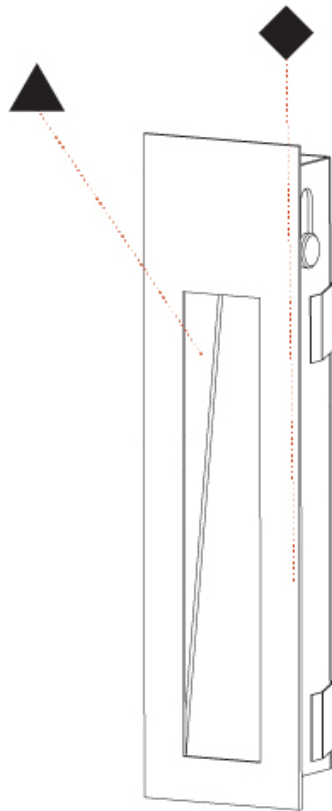

Shape: Rectangle
Width (mm): 40
Width (in): 1 9/16
Height (mm): 150
Depth (mm): 26
Height (in): 5 7/8
Depth (in): 1
Ceiling Thickness (mm): 10 / 12 / 15
Ceiling Thickness (in): 3/8 or 1/2 or 9/16
Min. Recessing Depth (mm): 30
Min. Recessing Depth (in): 1 3/16
Weight (kg): .21
Weight (lbs): .46
Installation Requirement: 140mm / 5 1/2" x 34mm / 1 5/16"
Fixture Finish: SSR / BKV / CWI / CRY / HAB / UFT / ITA / RUA / FTG / MYG / LOD / PUS / FRO / FUP / KIA / POP / BLS / SPG / MEY / GOH / CHC / COM / ABZ / JAG / OBR / MOS / ROR
Fixture Material: Aluminum

Shape: Rectangle
Width (mm): 40
Width (in): 1 9/16
Height (mm): 150
Depth (mm): 26
Height (in): 5 7/8
Depth (in): 1
Ceiling Thickness (mm): 10 / 12 / 15
Ceiling Thickness (in): 3/8 or 1/2 or 9/16
Min. Recessing Depth (mm): 30
Min. Recessing Depth (in): 1 3/16
Weight (kg): 0.21
Weight (lbs): 0.46
Screws: No visible screws
Fixture Finish: SSR / BKV / CWI / CRY / HAB / UFT / ITA / RUA / FTG / MYG / LOD / PUS / FRO / FUP / KIA / POP / BLS / SPG / MEY / GOH / CHC / COM / ABZ / JAG / OBR / MOS / ROR
Fixture Material: Aluminum
Cut-out Measurements: 140mm / 5 1/2" x 34mm / 1 5/16"

DELIGHT STRING WIDE RECESSED

A35698-

PROJECT

TYPE

SPECIFIER

QUANTITY

DATE

A