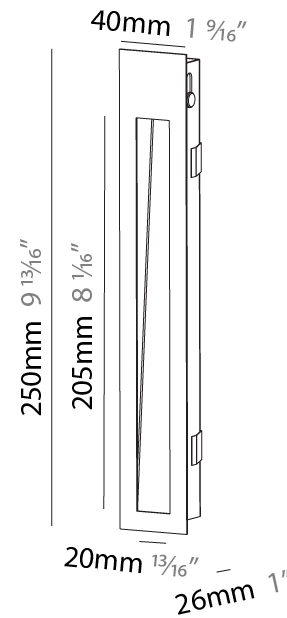

GENERAL

Series: Delight
Subseries: Delight String Wide
Partner: Prolicht
Division: Architectural
Installation: Recessed
Product Type: Step Light
Mounting Location: Wall
Light Distribution: Asymmetric

PHYSICAL

Shape: Rectangle
Length (mm): 250
Length (in): 9 ¹³/₁₆
Width (mm): 40
Width (in): 1 ⁹/₁₆
Height (mm): 250
Depth (mm): 26
Height (in): 9 ¹³/₁₆
Depth (in): 1
Ceiling Thickness (mm): 10 / 12 / 15
Ceiling Thickness (in): 3/8 or 1/2 or 9/16
Min. Recessing Depth (mm): 30
Min. Recessing Depth (in): 1 ³/₁₆
Weight (kg): .83
Weight (lbs): 1.8
Fixture Finish: SSR / BKV / CWI / CRY / HAB / UFT / ITA / RUA / FTG / MYG / LOD / PUS / FRO / FUP / KIA / POP / BLS / SPG / MEY / GOH / CHC / COM / ABZ / JAG / OBR / MOS / ROR
Fixture Material: Aluminum
Cut-out Measurements: 240mm / 9 7/16" x 34mm / 1 5/16"

ELECTRICAL

Lamp Type: LED (Zhaga Standard)
Input Wattage (W): 2.2
Total Output Wattage (W): 2
Dimming: 0-10V Dimming / Phase Dimming (120Vac Only)
Driver Included: No
Driver Location: Remote
Driver Type: Constant Current - 120 / 277Vac
Driver Class: Class 2
Input Voltage (V): 120 - 277
Constant Current (MA): 700

LED

Number of LEDs: 1
Color Temperature (°K): 2700 / 3000 / 3500 / 4000
Max. Delivered Lumen (lm): 60 / 60 / 68 / 70
CRI: >90 CRI
Lamp Life (hrs): 50000

OPTICAL

RATINGS AND CERTIFICATIONS

Certified By: Certified for North American Standards
IP rating: IP20

PROJECT
TYPE
SPECIFIER
QUANTITY
DATE