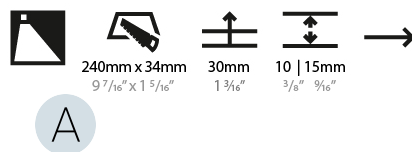

GENERAL

Series: Delight
Subseries: Delight String
Partner: Prolicht
Division: Architectural
Installation: Recessed
Product Type: Step Light
Mounting Location: Wall
Light Distribution: Asymmetric

PHYSICAL

Shape: Rectangle
Width (mm): 40
Width (in): 1 9/16
Height (mm): 250
Depth (mm): 26
Height (in): 9 13/16
Depth (in): 1
Ceiling Thickness (mm): 10 / 12 / 15
Ceiling Thickness (in): 3/8 or 1/2 or 9/16
Min. Recessing Depth (mm): 30
Min. Recessing Depth (in): 1 3/16
Weight (kg): .83
Weight (lbs): 1.8
Fixture Finish: SSR / BKV / CWI / CRY / HAB / UFT / ITA / RUA / FTG / MYG / LOD / PUS / FRO / FUP / KIA / POP / BLS / SPG / MEY / GOH / CHC / COM / ABZ / JAG / OBR / MOS / ROR
Fixture Material: Aluminum
Cut-out Measurements: 240mm / 9 7/16" x 34mm / 1 5/16"

ELECTRICAL

Lamp Type: LED (Zhaga Standard)
Input Wattage (W): 2.2
Total Output Wattage (W): 2
Dimming: Non-Dimming / Phase Dimming (120Vac only) / 0-10V Dimming
Driver Included: No
Driver Location: Remote
Driver Type: Constant Current - 120 / 277Vac
Driver Class: Class 2
Input Voltage (V): 120 - 277
Constant Current (MA): 700

LED

Number of LEDs: 1
Color Temperature (°K): 2700 / 3000 / 3500 / 4000
Max. Delivered Lumen (lm): 30
CRI: >90 CRI
Lamp Life (hrs): 50000

OPTICAL

RATINGS AND CERTIFICATIONS

Certified By: Certified for North American Standards
IP rating: IP20

PROJECT
TYPE
SPECIFIER
QUANTITY
DATE