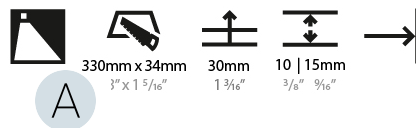

GENERAL

Series: Delight
Subseries: Delight String Step
Partner: Prolicht
Division: Architectural
Installation: Recessed
Product Type: Step Light
Mounting Location: Wall
Light Distribution: Asymmetric

PHYSICAL

Shape: Rectangle
Length (mm): 340
Length (in): 13 3/8
Height (mm): 40
Depth (mm): 27
Height (in): 1 9/16
Depth (in): 1 1/16
Ceiling Thickness (mm): 10 / 12 / 15
Ceiling Thickness (in): 3/8 or 1/2 or 9/16
Min. Recessing Depth (mm): 30
Min. Recessing Depth (in): 1 3/16
Weight (kg): 0.404
Weight (lbs): 0.89
Fixture Finish: SSR / BKV / CWI / CRY / HAB / UFT / ITA / RUA / FTG / MYG / LOD / PUS / FRO / FUP / KIA / POP / BLS / SPG / MEY / GOH / CHC / COM / ABZ / JAG / OBR / MOS / ROR
Fixture Material: Aluminum
Cut-out Measurements: 330mm / 13" x 34mm / 1 5/16"

ELECTRICAL

Lamp Type: LED (Zhaga Standard)
Input Wattage (W): 4
Total Output Wattage (W): 3.6
Dimming: 0-10V Dimming / Phase Dimming (120Vac Only)
Driver Included: No
Driver Location: Remote
Driver Type: Constant Voltage - 120 / 277Vac
Driver Class: Class 2
Input Voltage (V): 120 - 277
Output Voltage (V): 24

LED

Number of LEDs: 1
Color Temperature (°K): 3000 / 3500 / 5000
Max. Delivered Lumen (lm): 120
CRI: >80 CRI
Lamp Life (hrs): 50000

OPTICAL

RATINGS AND CERTIFICATIONS

Certified By: Certified for North American Standards
IP rating: IP20