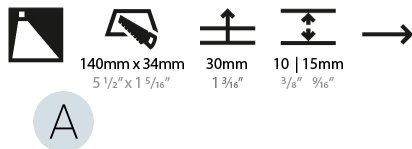

GENERAL

Series: Delight
Subseries: Delight String
Partner: Prolicht
Division: Architectural
Installation: Recessed
Product Type: Step Light
Mounting Location: Wall
Light Distribution: Asymmetric

PHYSICAL

Shape: Rectangle
Width (mm): 40
Width (in): 1 9/16
Height (mm): 150
Depth (mm): 26
Height (in): 5 7/8
Depth (in): 1
Ceiling Thickness (mm): 10 / 12 / 15
Ceiling Thickness (in): 3/8 or 1/2 or 9/16
Min. Recessing Depth (mm): 30
Min. Recessing Depth (in): 1 3/16
Weight (kg): .21
Weight (lbs): .46
Installation Requirement: 140mm / 5 1/2" x 34mm / 1 5/16"
Fixture Finish: SSR / BKV / CWI / CRY / HAB / UFT / ITA / RUA / FTG / MYG / LOD / PUS / FRO / FUP / KIA / POP / BLS / SPG / MEY / GOH / CHC / COM / ABZ / JAG / OBR / MOS / ROR
Fixture Material: Aluminum

ELECTRICAL

Lamp Type: LED (Zhaga Standard)
Input Wattage (W): 2.2
Total Output Wattage (W): 2
Dimming: Non-Dimming / Phase Dimming (120Vac only) / 0-10V Dimming
Driver Included: No
Driver Location: Remote
Driver Type: Constant Current - 120 / 277Vac
Driver Class: Class 2
Input Voltage (V): 120 - 277
Constant Current (MA): 700

LED

Number of LEDs: 1
Color Temperature (°K): 2700 / 3000 / 3500 / 4000
Max. Delivered Lumen (lm): 30
CRI: >90 CRI
Lamp Life (hrs): 50000

OPTICAL

RATINGS AND CERTIFICATIONS

Certified By: Certified for North American Standards
IP rating: IP20