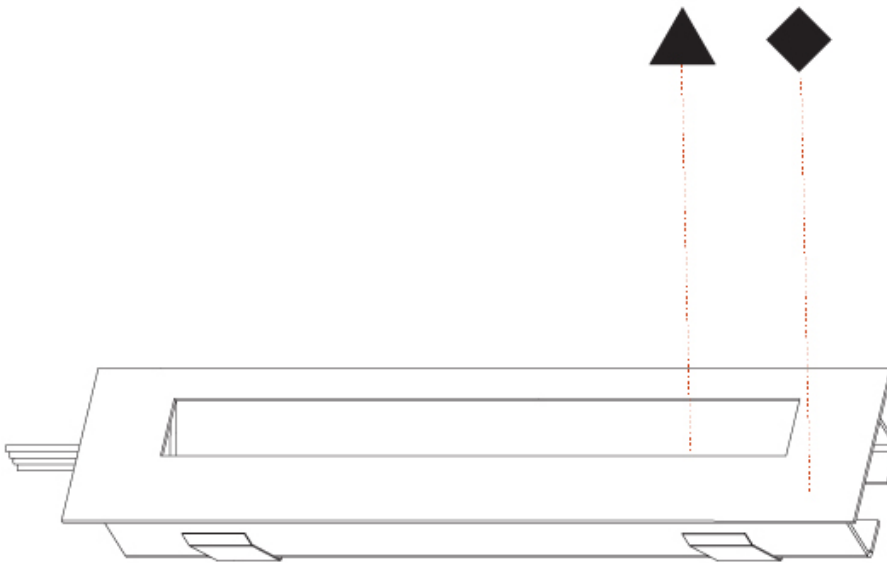

DELIGHT STRING STEP WIDE RECESSED

A35702-

PROJECT	_____
TYPE	_____
SPECIFIER	_____
QUANTITY	_____
DATE	_____