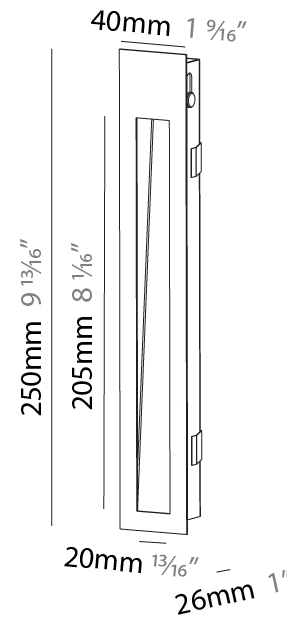

GENERAL

Series: Delight
Subseries: Delight String Wide
Brand: Prolicht
Division: Architectural
Mounting Type: Recessed
Mounting Location: Wall
Subcategory: Step Light

PHYSICAL

Shape: Rectangle
Length (mm): 250
Length (in): 9 13/16
Width (mm): 40
Width (in): 1 9/16
Height (mm): 250
Depth (mm): 26
Height (in): 9 13/16
Depth (in): 1
Ceiling Thickness (mm): 10 / 12 / 15
Ceiling Thickness (in): 3/8 or 1/2 or 9/16
Min. Recessing Depth (mm): 30
Min. Recessing Depth (in): 1 3/16
Light Distribution: Asymmetric
Weight (kg): .83
Weight (lbs): 1.8
Fixture Finish: SSR / BKV / CWI / CRY / HAB / UFT / ITA / RUA / FTG / MYG / LOD / PUS / FRO / FUP / KIA / POP / BLS / SPG / MEY / GOH / GUM / CHC / COM / ABZ / JAG / OBR / MOS / ROR
Fixture Material: Aluminum
Cut-out Measurements: 240mm / 9 7/16" x 34mm / 1 5/16"

ELECTRICAL

Lamp Type: LED (Zhaga Standard)
Input Wattage (W): 2.2
Total Output Wattage (W): 2
Dimming: 0-10V Dimming / Phase Dimming (120Vac Only)
Driver Included: No
Driver Location: Remote
Driver Type: Constant Current - 120 / 277Vac
Driver Class: Class 2
Input Voltage (V): 120 - 277
Constant Current (MA): 700

LED

Number of LEDs: 1
Color Temperature (°K): 2700 / 3000 / 3500 / 4000
Max. Delivered Lumen (lm): 60 / 60 / 68 / 70
CRI: >90 CRI
Lamp Life (hrs): 50000

OPTICAL

RATINGS AND CERTIFICATIONS

Certified By: Certified for North American Standards
IP rating: IP20