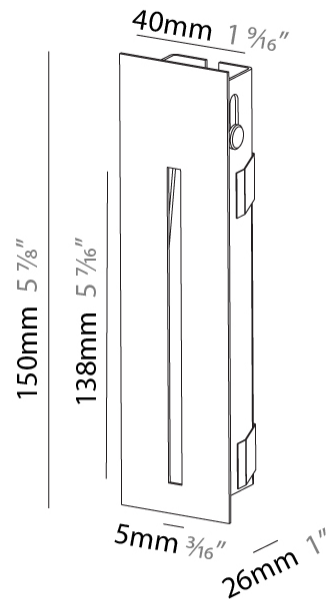

GENERAL

Series: Delight
Subseries: Delight String
Brand: Prolicht
Division: Architectural
Mounting Type: Recessed
Mounting Location: Wall
Subcategory: Step Light

PHYSICAL

Shape: Rectangle
Width (mm): 40
Width (in): 1 9/16
Height (mm): 150
Depth (mm): 26
Height (in): 5 7/8
Depth (in): 1
Ceiling Thickness (mm): 10 / 12 / 15
Ceiling Thickness (in): 3/8 or 1/2 or 9/16
Min. Recessing Depth (mm): 30
Min. Recessing Depth (in): 1 3/16
Light Distribution: Asymmetric
Weight (kg): .21
Weight (lbs): .46
Installation Requirement: 140mm / 5 1/2" x 34mm / 1 5/16"
Fixture Finish: SSR / BKV / CWI / CRY / HAB / UFT / ITA / RUA / FTG / MYG / LOD / PUS / FRO / FUP / KIA / POP / BLS / SPG / MEY / GOH / GUM / CHC / COM / ABZ / JAG / OBR / MOS / ROR
Fixture Material: Aluminum

ELECTRICAL

Lamp Type: LED (Zhaga Standard)
Input Wattage (W): 2.2
Total Output Wattage (W): 2
Dimming: Non-Dimming / Phase Dimming (120Vac only) / 0-10V Dimming
Driver Included: No
Driver Location: Remote
Driver Type: Constant Current - 120 / 277Vac
Driver Class: Class 2
Input Voltage (V): 120 - 277
Constant Current (MA): 700

LED

Number of LEDs: 1
Color Temperature (°K): 2700 / 3000 / 3500 / 4000
Max. Delivered Lumen (lm): 30
CRI: >90 CRI
Lamp Life (hrs): 50000

OPTICAL

RATINGS AND CERTIFICATIONS

Certified By: Certified for North American Standards
IP rating: IP20