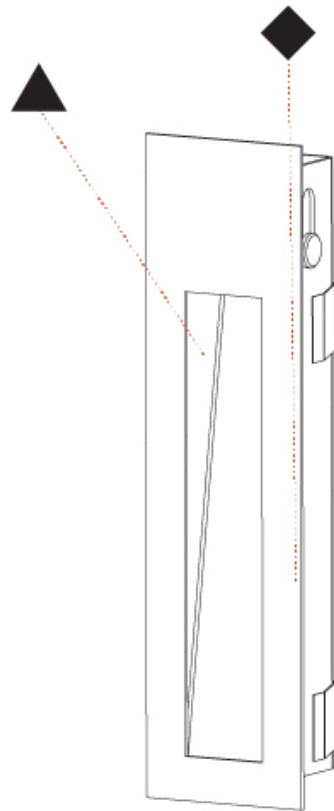

DELIGHT STRING WIDE RECESSED

A35698-

PROJECT

TYPE

SPECIFIER

QUANTITY

DATE

A

GENERAL

Series: Delight
Subseries: Delight String Wide
Brand: Prolicht
Division: Architectural
Mounting Type: Recessed
Mounting Location: Wall
Subcategory: Step Light

PHYSICAL

Shape: Rectangle
Length (mm): 250
Length (in): 9 13/16
Width (mm): 40
Width (in): 1 9/16
Height (mm): 250
Depth (mm): 26
Height (in): 9 13/16
Depth (in): 1
Ceiling Thickness (mm): 10 / 12 / 15
Ceiling Thickness (in): 3/8 or 1/2 or 9/16
Min. Recessing Depth (mm): 30
Min. Recessing Depth (in): 1 3/16
Light Distribution: Asymmetric
Weight (kg): .83
Weight (lbs): 1.8
Fixture Finish: SSR / BKV / CWI / CRY / HAB / UFT / ITA / RUA / FTG / MYG / LOD / PUS / FRO / FUP / KIA / POP / BLS / SPG / MEY / GOH / GUM / CHC / COM / ABZ / JAG / OBR / MOS / ROR
Fixture Material: Aluminum
Cut-out Measurements: 240mm / 9 7/16" x 34mm / 1 5/16"