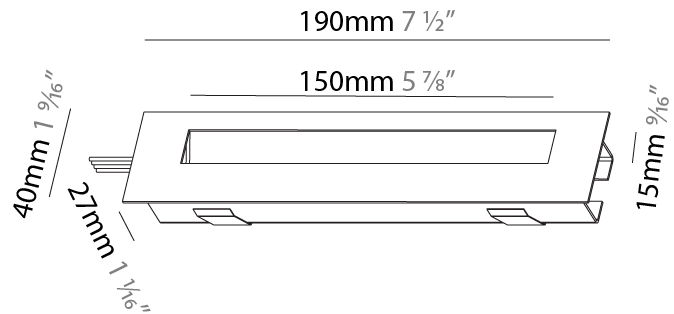

GENERAL

Series: Delight
Subseries: Delight String Step Wide
Brand: Prolicht
Division: Architectural
Mounting Type: Recessed
Mounting Location: Wall
Subcategory: Step Light

PHYSICAL

Shape: Rectangle
Length (mm): 190
Length (in): 7 1/2
Height (mm): 40
Depth (mm): 27
Height (in): 1 9/16
Depth (in): 1 1/16
Ceiling Thickness (mm): 10 / 12 / 15
Ceiling Thickness (in): 3/8 or 1/2 or 9/16
Min. Recessing Depth (mm): 30
Min. Recessing Depth (in): 1 3/16
Light Distribution: Asymmetric
Weight (kg): 0.208
Weight (lbs): .4576
Fixture Finish: SSR / BKV / CWI / CRY / HAB / UFT / ITA / RUA / FTG / MYG / LOD / PUS / FRO / FUP / KIA / POP / BLS / SPG / MEY / GOH / GUM / CHC / COM / ABZ / JAG / OBR / MOS / ROR
Fixture Material: Aluminum
Cut-out Measurements: 140mm / 5 1/2" x 34mm / 1 5/16"

ELECTRICAL

Lamp Type: LED (Zhaga Standard)
Input Wattage (W): 2.2
Total Output Wattage (W): 2
Dimming: 0-10V Dimming / Phase Dimming (120Vac Only)
Driver Included: No
Driver Location: Remote
Driver Type: Constant Voltage - 120 / 277Vac
Driver Class: Class 2
Input Voltage (V): 120 - 277
Output Voltage (V): 24

LED

Number of LEDs: 1
Color Temperature (°K): 3000 / 3500 / 5000
Max. Delivered Lumen (lm): 60
CRI: >80 CRI
Lamp Life (hrs): 50000

OPTICAL

RATINGS AND CERTIFICATIONS

Certified By: Certified for North American Standards
IP rating: IP20