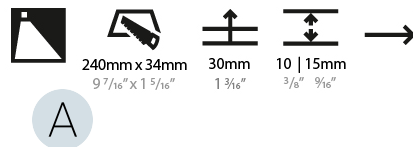

GENERAL

Series: Delight
Subseries: Delight String Wide
Brand: Prolicht
Division: Architectural
Mounting Type: Recessed
Mounting Location: Wall
Subcategory: Step Light

PHYSICAL

Shape: Rectangle
Length (mm): 250
Length (in): 9 13/16
Width (mm): 40
Width (in): 1 9/16
Height (mm): 250
Depth (mm): 26
Height (in): 9 13/16
Depth (in): 1
Ceiling Thickness (mm): 10 / 12 / 15
Ceiling Thickness (in): 3/8 or 1/2 or 9/16
Min. Recessing Depth (mm): 30
Min. Recessing Depth (in): 1 3/16
Light Distribution: Asymmetric
Weight (kg): .83
Weight (lbs): 1.8
Fixture Finish: SSR / BKV / CWI / CRY / HAB / UFT / ITA / RUA / FTG / MYG / LOD / PUS / FRO / FUP / KIA / POP / BLS / SPG / MEY / GOH / GUM / CHC / COM / ABZ / JAG / OBR / MOS / ROR
Fixture Material: Aluminum
Cut-out Measurements: 240mm / 9 7/16" x 34mm / 1 5/16"

ELECTRICAL

Lamp Type: LED (Zhaga Standard)
Input Wattage (W): 2.2
Total Output Wattage (W): 2
Dimming: 0-10V Dimming / Phase Dimming (120Vac Only)
Driver Included: No
Driver Location: Remote
Driver Type: Constant Current - 120 / 277Vac
Driver Class: Class 2
Input Voltage (V): 120 - 277
Constant Current (MA): 700

LED

Number of LEDs: 1
Color Temperature (°K): 2700 / 3000 / 3500 / 4000
Max. Delivered Lumen (lm): 60 / 60 / 68 / 70
CRI: >90 CRI
Lamp Life (hrs): 50000

OPTICAL

RATINGS AND CERTIFICATIONS

Certified By: Certified for North American Standards
IP rating: IP20