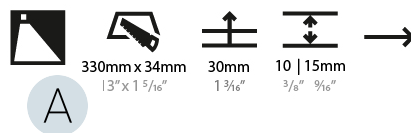

GENERAL

Series: Delight
Subseries: Delight String Step Wide
Partner: Prolicht
Division: Architectural
Installation: Recessed
Product Type: Step Light
Mounting Location: Wall
Light Distribution: Asymmetric

PHYSICAL

Shape: Rectangle
Length (mm): 340
Length (in): 13 3/8
Height (mm): 40
Depth (mm): 27
Height (in): 1 1/16
Depth (in): 1 1/16
Min. Recessing Depth (mm): 30
Min. Recessing Depth (in): 1 3/16
Weight (kg): 0.388
Weight (lbs): 0.854
Fixture Finish: SSR / BKV / CWI / CRY / HAB / UFT / ITA / RUA / FTG / MYG / LOD / PUS / FRO / FUP / KIA / POP / BLS / SPG / MEY / GOH / CHC / COM / ABZ / JAG / OBR / MOS / ROR
Fixture Material: Aluminum
Cut-out Measurements: 330mm / 13" x 34mm / 1 5/16"

ELECTRICAL

Lamp Type: LED (Zhaga Standard)
Input Wattage (W): 4
Total Output Wattage (W): 3.6
Dimming: 0-10V Dimming / Phase Dimming (120Vac Only)
Driver Included: No
Driver Location: Remote
Driver Type: Constant Voltage - 120 / 277Vac
Driver Class: Class 2
Input Voltage (V): 120 - 277
Output Voltage (V): 24

LED

Number of LEDs: 1
Color Temperature (°K): 3000 / 3500 / 5000
Max. Delivered Lumen (lm): 120
CRI: >80 CRI
Lamp Life (hrs): 50000

OPTICAL

RATINGS AND CERTIFICATIONS

Certified By: Certified for North American Standards
IP rating: IP20