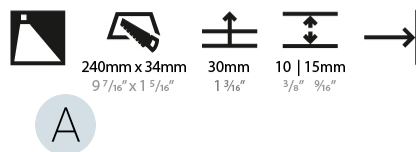

GENERAL

Series: Delight
Subseries: Delight String
Partner: Prolicht
Division: Architectural
Installation: Recessed
Product Type: Step Light
Mounting Location: Wall
Light Distribution: Asymmetric

PHYSICAL

Shape: Rectangle
Width (mm): 40
Width (in): 1 9/16
Height (mm): 250
Depth (mm): 26
Height (in): 9 13/16
Depth (in): 1
Ceiling Thickness (mm): 10 / 12 / 15
Ceiling Thickness (in): 3/8 or 1/2 or 9/16
Min. Recessing Depth (mm): 30
Min. Recessing Depth (in): 1 3/16
Weight (kg): .83
Weight (lbs): 1.8
Fixture Finish: SSR / BKV / CWI / CRY / HAB / UFT / ITA / RUA / FTG / MYG / LOD / PUS / FRO / FUP / KIA / POP / BLS / SPG / MEY / GOH / CHC / COM / ABZ / JAG / OBR / MOS / ROR
Fixture Material: Aluminum
Cut-out Measurements: 240mm / 9 7/16" x 34mm / 1 5/16"

ELECTRICAL

Lamp Type: LED (Zhaga Standard)
Input Wattage (W): 2.2
Total Output Wattage (W): 2
Dimming: Non-Dimming / Phase Dimming (120Vac only) / 0-10V Dimming
Driver Included: No
Driver Location: Remote
Driver Type: Constant Current - 120 / 277Vac
Driver Class: Class 2
Input Voltage (V): 120 - 277
Constant Current (MA): 700

LED

Number of LEDs: 1
Color Temperature (°K): 2700 / 3000 / 3500 / 4000
Max. Delivered Lumen (lm): 30
CRI: >90 CRI
Lamp Life (hrs): 50000

OPTICAL

RATINGS AND CERTIFICATIONS

Certified By: Certified for North American Standards
IP rating: IP20