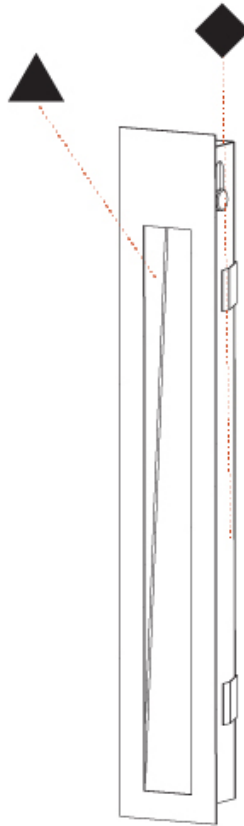

### A35697-

base number	Color	Finishes	Finishes
	Temperature	(Diamond)	(Triangle)

- To build a product code in our configurator select the specify button on the base model # product page
- To build a manual product code on this datasheet choose from the options listed below in blue font and add the suffix to the base model #

#### PHYSICAL

Shape: Rectangle
Width (mm): 40
Width (in): 1 9/16
Height (mm): 250
Depth (mm): 26
Height (in): 9 13/16
Depth (in): 1
Ceiling Thickness (mm): 10 / 12 / 15
Ceiling Thickness (in): 3/8 or 1/2 or 9/16
Min. Recessing Depth (mm): 30
Min. Recessing Depth (in): 1 3/16
Weight (kg): .83
Weight (lbs): 1.8
Fixture Finish: SSR / BKV / CWI / CRY / HAB / UFT / ITA / RUA / FTG / MYG / LOD / PUS / FRO / FUP / KIA / POP / BLS / SPG / MEY / GOH / CHC / COM / ABZ / JAG / OBR / MOS / ROR
Fixture Material: Aluminum
Cut-out Measurements: 240mm / 9 7/16" x 34mm / 1 5/16"

#### PHYSICAL

Shape: Rectangle
Length (mm): 250
Length (in): 9 13/16
Width (mm): 40
Width (in): 1 9/16
Height (mm): 250
Depth (mm): 26
Height (in): 9 13/16
Depth (in): 1
Ceiling Thickness (mm): 10 / 12 / 15
Ceiling Thickness (in): 3/8 or 1/2 or 9/16
Min. Recessing Depth (mm): 30
Min. Recessing Depth (in): 1 3/16
Weight (kg): .83
Weight (lbs): 1.8
Fixture Finish: SSR / BKV / CWI / CRY / HAB / UFT / ITA / RUA / FTG / MYG / LOD / PUS / FRO / FUP / KIA / POP / BLS / SPG / MEY / GOH / CHC / COM / ABZ / JAG / OBR / MOS / ROR
Fixture Material: Aluminum
Cut-out Measurements: 240mm / 9 7/16" x 34mm / 1 5/16"

## DELIGHT STRING WIDE RECESSED

A35699-

PROJECT \_\_\_\_\_

TYPE \_\_\_\_\_

SPECIFIER \_\_\_\_\_

QUANTITY \_\_\_\_\_

DATE \_\_\_\_\_

A