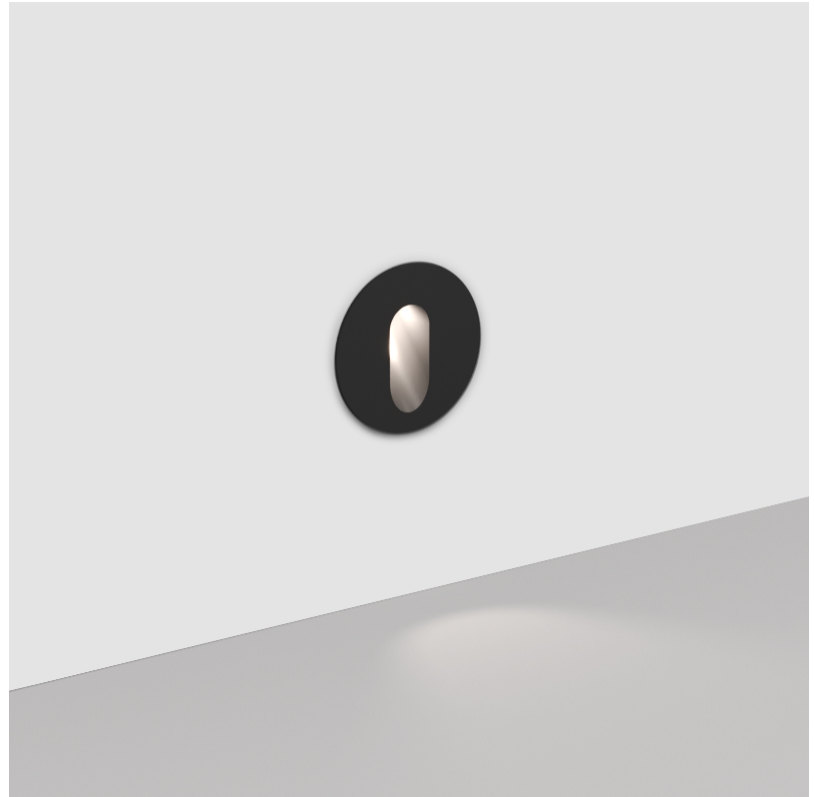

1. To build a product code in our configurator select the specify button on the base model # product page
2. To build a manual product code on this datasheet choose from the options listed below in blue font and add the suffix to the base model #

GENERAL

Series: Delight
Subseries: Delight Lollipop Round Wide
Brand: Prolicht
Division: Architectural
Mounting Type: Recessed
Mounting Location: Wall
Subcategory: Step Light

PHYSICAL

Shape: Round
Diameter (mm): 55
Diameter (in): 2 3/16
Depth (mm): 35
Depth (in): 1 3/8
Min. Recessing Depth (mm): 40
Min. Recessing Depth (in): 1 9/16
Light Distribution: Asymmetric
Weight (kg): 0.11
Weight (lbs): 0.25
Fixture Finish: SSR / BKV / CWI / CRY / HAB / UFT / ITA / RUA / FTG / MYG / LOD / PUS / FRO / FUP / KIA / POP / BLS / SPG / MEY / GOH / GUM / CHC / COM / ABZ / JAG / OBR / MOS / ROR
Fixture Material: Aluminum

ELECTRICAL

Lamp Type: LED (Zhaga Standard)
Input Wattage (W): 2.2
Total Output Wattage (W): 2
Dimming: 0-10V Dimming / Phase Dimming (120Vac Only)
Driver Included: No
Driver Location: Remote
Driver Type: Constant Current - 120 / 277Vac
Input Voltage (V): 120 - 277
Constant Current (MA): 700

LED

Number of LEDs: 1
Color Temperature (°K): 2700 / 3000 / 4000
Max. Delivered Lumen (lm): 150 / 160 / 170
CRI: >90 CRI
Lamp Life (hrs): 50000

OPTICAL

RATINGS AND CERTIFICATIONS

Certified By: Certified for North American Standards
IP rating: IP20