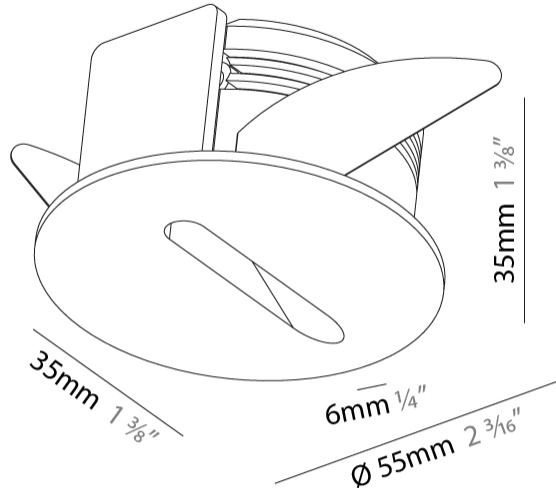

1. To build a product code in our configurator select the specify button on the base model # product page
2. To build a manual product code on this datasheet choose from the options listed below in blue font and add the suffix to the base model #

GENERAL

Series: Delight
Subseries: Delight Lollipop Round
Brand: Prolicht
Division: Architectural
Mounting Type: Recessed
Mounting Location: Wall
Subcategory: Step Light

PHYSICAL

Shape: Round
Diameter (mm): 55
Diameter (in): 2 3/16
Depth (mm): 35
Depth (in): 1 3/8
Ceiling Thickness (mm): 10 / 15
Min. Recessing Depth (mm): 40
Min. Recessing Depth (in): 1 9/16
Light Distribution: Asymmetric
Weight (kg): 0.11
Weight (lbs): 0.25
Fixture Finish: SSR / BKV / CWI / CRY / HAB / UFT / ITA / RUA / FTG / MYG / LOD / PUS / FRO / FUP / KIA / POP / BLS / SPG / MEY / GOH / GUM / CHC / COM / ABZ / JAG / OBR / MOS / ROR
Fixture Material: Aluminum
Cut-out Measurements: Ø50mm / 1 15/16"

ELECTRICAL

Lamp Type: LED (Zhaga Standard)
Input Wattage (W): 2.2
Total Output Wattage (W): 2
Dimming: 0-10V Dimming / Phase Dimming (120Vac Only)
Driver Included: No
Driver Location: Remote
Driver Type: Constant Current - 120 / 277Vac
Input Voltage (V): 120 - 277
Constant Current (MA): 700

LED

Number of LEDs: 1
Color Temperature (°K): 2700 / 3000 / 4000
Max. Delivered Lumen (lm): 80 / 80 / 90
CRI: >90 CRI
Lamp Life (hrs): 50000

OPTICAL

RATINGS AND CERTIFICATIONS

Certified By: Certified for North American Standards
IP rating: IP20