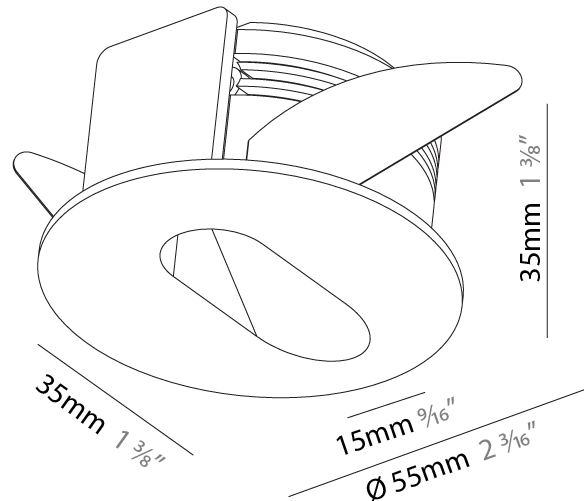

1. To build a product code in our configurator select the specify button on the base model # product page
2. To build a manual product code on this datasheet choose from the options listed below in blue font and add the suffix to the base model #

GENERAL

Series: Delight
Subseries: Delight Lollipop Round Wide
Brand: Prolicht
Division: Architectural
Mounting Type: Recessed
Mounting Location: Wall
Subcategory: Step Light

PHYSICAL

Shape: Round
Diameter (mm): 55
Diameter (in): 2 3/16
Depth (mm): 35
Depth (in): 1 3/8
Min. Recessing Depth (mm): 40
Min. Recessing Depth (in): 1 9/16
Light Distribution: Asymmetric
Weight (kg): 0.11
Weight (lbs): 0.25
Fixture Finish: SSR / BKV / CWI / CRY / HAB / UFT / ITA / RUA / FTG / MYG / LOD / PUS / FRO / FUP / KIA / POP / BLS / SPG / MEY / GOH / GUM / CHC / COM / ABZ / JAG / OBR / MOS / ROR
Fixture Material: Aluminum

ELECTRICAL

Lamp Type: LED (Zhaga Standard)
Input Wattage (W): 2.2
Total Output Wattage (W): 2
Dimming: 0-10V Dimming / Phase Dimming (120Vac Only)
Driver Included: No
Driver Location: Remote
Driver Type: Constant Current - 120 / 277Vac
Input Voltage (V): 120 - 277
Constant Current (MA): 700

LED

Number of LEDs: 1
Color Temperature (°K): 2700 / 3000 / 4000
Max. Delivered Lumen (lm): 150 / 160 / 170
CRI: >90 CRI
Lamp Life (hrs): 50000

OPTICAL

RATINGS AND CERTIFICATIONS

Certified By: Certified for North American Standards
IP rating: IP20