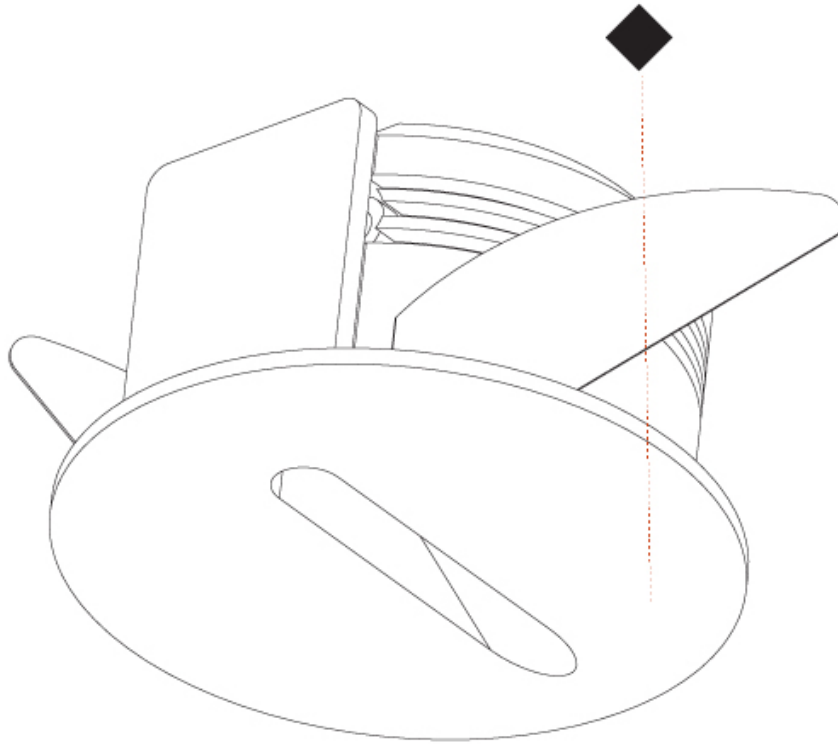

DELIGHT LOLLIPOP ROUND RECESSED

A35692-

PROJECT

TYPE

SPECIFIER

QUANTITY

DATE

A