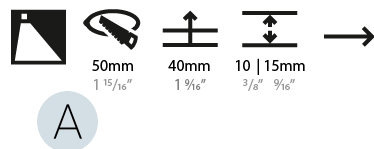

1. To build a product code in our configurator select the specify button on the base model # product page
2. To build a manual product code on this datasheet choose from the options listed below in blue font and add the suffix to the base model #

GENERAL

Series: Delight
Subseries: Delight Lollipop Round Wide
Brand: Prolicht
Division: Architectural
Mounting Type: Recessed
Mounting Location: Wall
Subcategory: Step Light

PHYSICAL

Shape: Round
Diameter (mm): 55
Diameter (in): 2 3/16
Depth (mm): 35
Depth (in): 1 3/8
Min. Recessing Depth (mm): 40
Min. Recessing Depth (in): 1 9/16
Light Distribution: Asymmetric
Weight (kg): 0.11
Weight (lbs): 0.25
Fixture Finish: SSR / BKV / CWI / CRY / HAB / UFT / ITA / RUA / FTG / MYG / LOD / PUS / FRO / FUP / KIA / POP / BLS / SPG / MEY / GOH / GUM / CHC / COM / ABZ / JAG / OBR / MOS / ROR
Fixture Material: Aluminum

ELECTRICAL

Lamp Type: LED (Zhaga Standard)
Input Wattage (W): 2.2
Total Output Wattage (W): 2
Dimming: 0-10V Dimming / Phase Dimming (120Vac Only)
Driver Included: No
Driver Location: Remote
Driver Type: Constant Current - 120 / 277Vac
Input Voltage (V): 120 - 277
Constant Current (MA): 700

LED

Number of LEDs: 1
Color Temperature (°K): 2700 / 3000 / 4000
Max. Delivered Lumen (lm): 150 / 160 / 170
CRI: >90 CRI
Lamp Life (hrs): 50000

OPTICAL

RATINGS AND CERTIFICATIONS

Certified By: Certified for North American Standards
IP rating: IP20