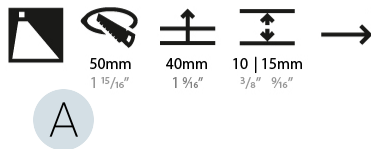

1. To build a product code in our configurator select the specify button on the base model # product page
2. To build a manual product code on this datasheet choose from the options listed below in blue font and add the suffix to the base model #

GENERAL

Series: Delight
Subseries: Delight Lollipop Round
Brand: Prolicht
Division: Architectural
Mounting Type: Recessed
Mounting Location: Wall
Subcategory: Step Light

PHYSICAL

Shape: Round
Diameter (mm): 55
Diameter (in): 2 3/16
Depth (mm): 35
Depth (in): 1 3/8
Ceiling Thickness (mm): 10 / 15
Min. Recessing Depth (mm): 40
Min. Recessing Depth (in): 1 9/16
Light Distribution: Asymmetric
Weight (kg): 0.11
Weight (lbs): 0.25
Fixture Finish: SSR / BKV / CWI / CRY / HAB / UFT / ITA / RUA / FTG / MYG / LOD / PUS / FRO / FUP / KIA / POP / BLS / SPG / MEY / GOH / GUM / CHC / COM / ABZ / JAG / OBR / MOS / ROR
Fixture Material: Aluminum
Cut-out Measurements: Ø50mm / 1 15/16"

ELECTRICAL

Lamp Type: LED (Zhaga Standard)
Input Wattage (W): 2.2
Total Output Wattage (W): 2
Dimming: 0-10V Dimming / Phase Dimming (120Vac Only)
Driver Included: No
Driver Location: Remote
Driver Type: Constant Current - 120 / 277Vac
Input Voltage (V): 120 - 277
Constant Current (MA): 700

LED

Number of LEDs: 1
Color Temperature (°K): 2700 / 3000 / 4000
Max. Delivered Lumen (lm): 80 / 80 / 90
CRI: >90 CRI
Lamp Life (hrs): 50000

OPTICAL

RATINGS AND CERTIFICATIONS

Certified By: Certified for North American Standards
IP rating: IP20