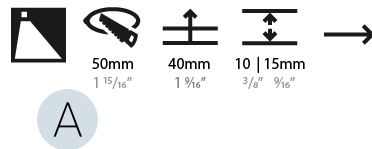

A35693- -

base number   Color   Finishes
Temperature   (Diamond)

1. To build a product code in our configurator select the specify button on the base model # product page
2. To build a manual product code on this datasheet choose from the options listed below in blue font and add the suffix to the base model #

GENERAL

Series: Delight
Subseries: Delight Lollipop Round Wide
Brand: Prolicht
Division: Architectural
Mounting Type: Recessed
Mounting Location: Wall
Subcategory: Step Light

PHYSICAL

Shape: Round
Diameter (mm): 55
Diameter (in): 2 3/16
Depth (mm): 35
Depth (in): 1 3/8
Min. Recessing Depth (mm): 40
Min. Recessing Depth (in): 1 9/16
Light Distribution: Asymmetric
Weight (kg): 0.11
Weight (lbs): 0.25

Fixture Finish: SSR / BKV / CWI / CRY / HAB / UFT / ITA / RUA / FTG / MYG / LOD / PUS / FRO / FUP / KIA / POP / BLS / SPG / MEY / GOH / GUM / CHC / COM / ABZ / JAG / OBR / MOS / ROR

Fixture Material: Aluminum

ELECTRICAL

Lamp Type: LED (Zhaga Standard)
Input Wattage (W): 2.2
Total Output Wattage (W): 2
Dimming: 0-10V Dimming / Phase Dimming (120Vac Only)
Driver Included: No
Driver Location: Remote
Driver Type: Constant Current - 120 / 277Vac
Input Voltage (V): 120 - 277
Constant Current (MA): 700

LED

Number of LEDs: 1
Color Temperature (°K): 2700 / 3000 / 4000
Max. Delivered Lumen (lm): 150 / 160 / 170
CRI: >90 CRI
Lamp Life (hrs): 50000

OPTICAL

RATINGS AND CERTIFICATIONS

Certified By: Certified for North American Standards
IP rating: IP20